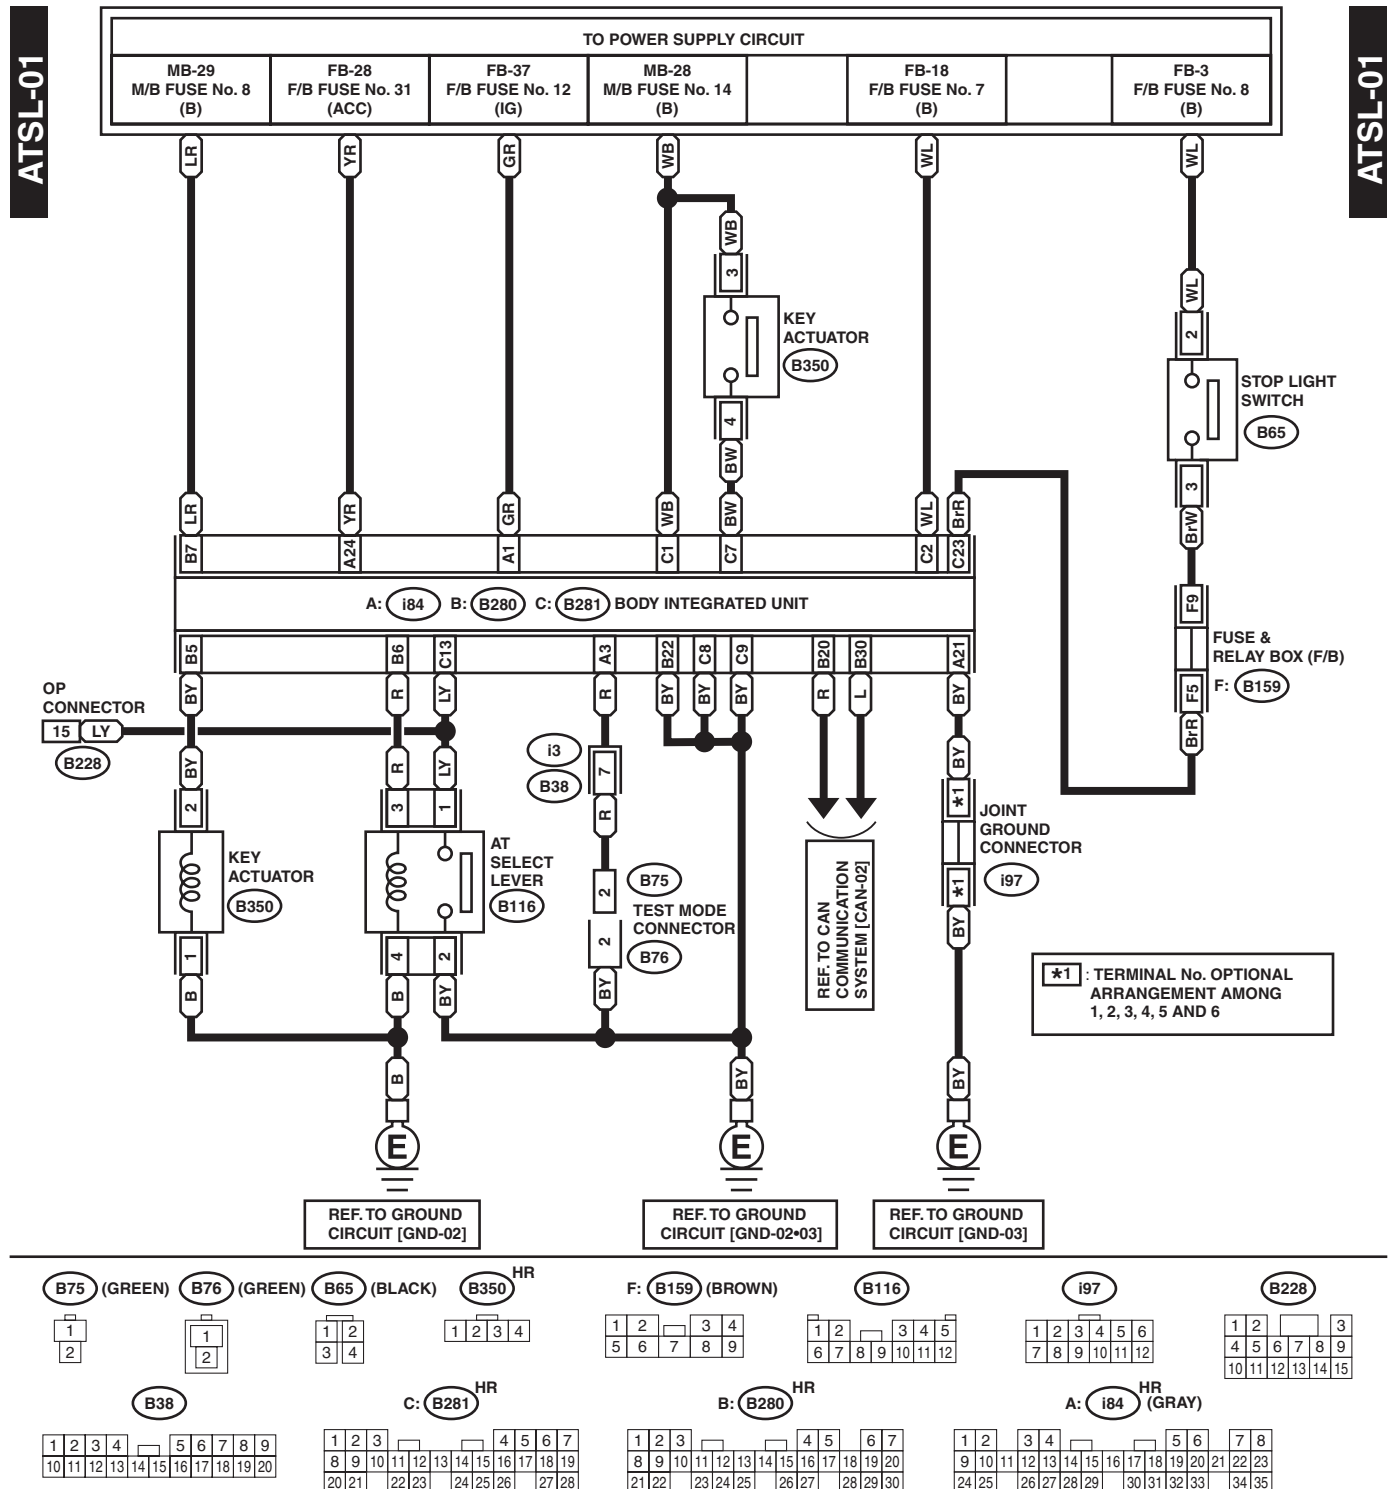

AT Shift Lock Control System

WIRING SYSTEM

10. AT Shift Lock Control System

A: WIRING DIAGRAM

WI-11934