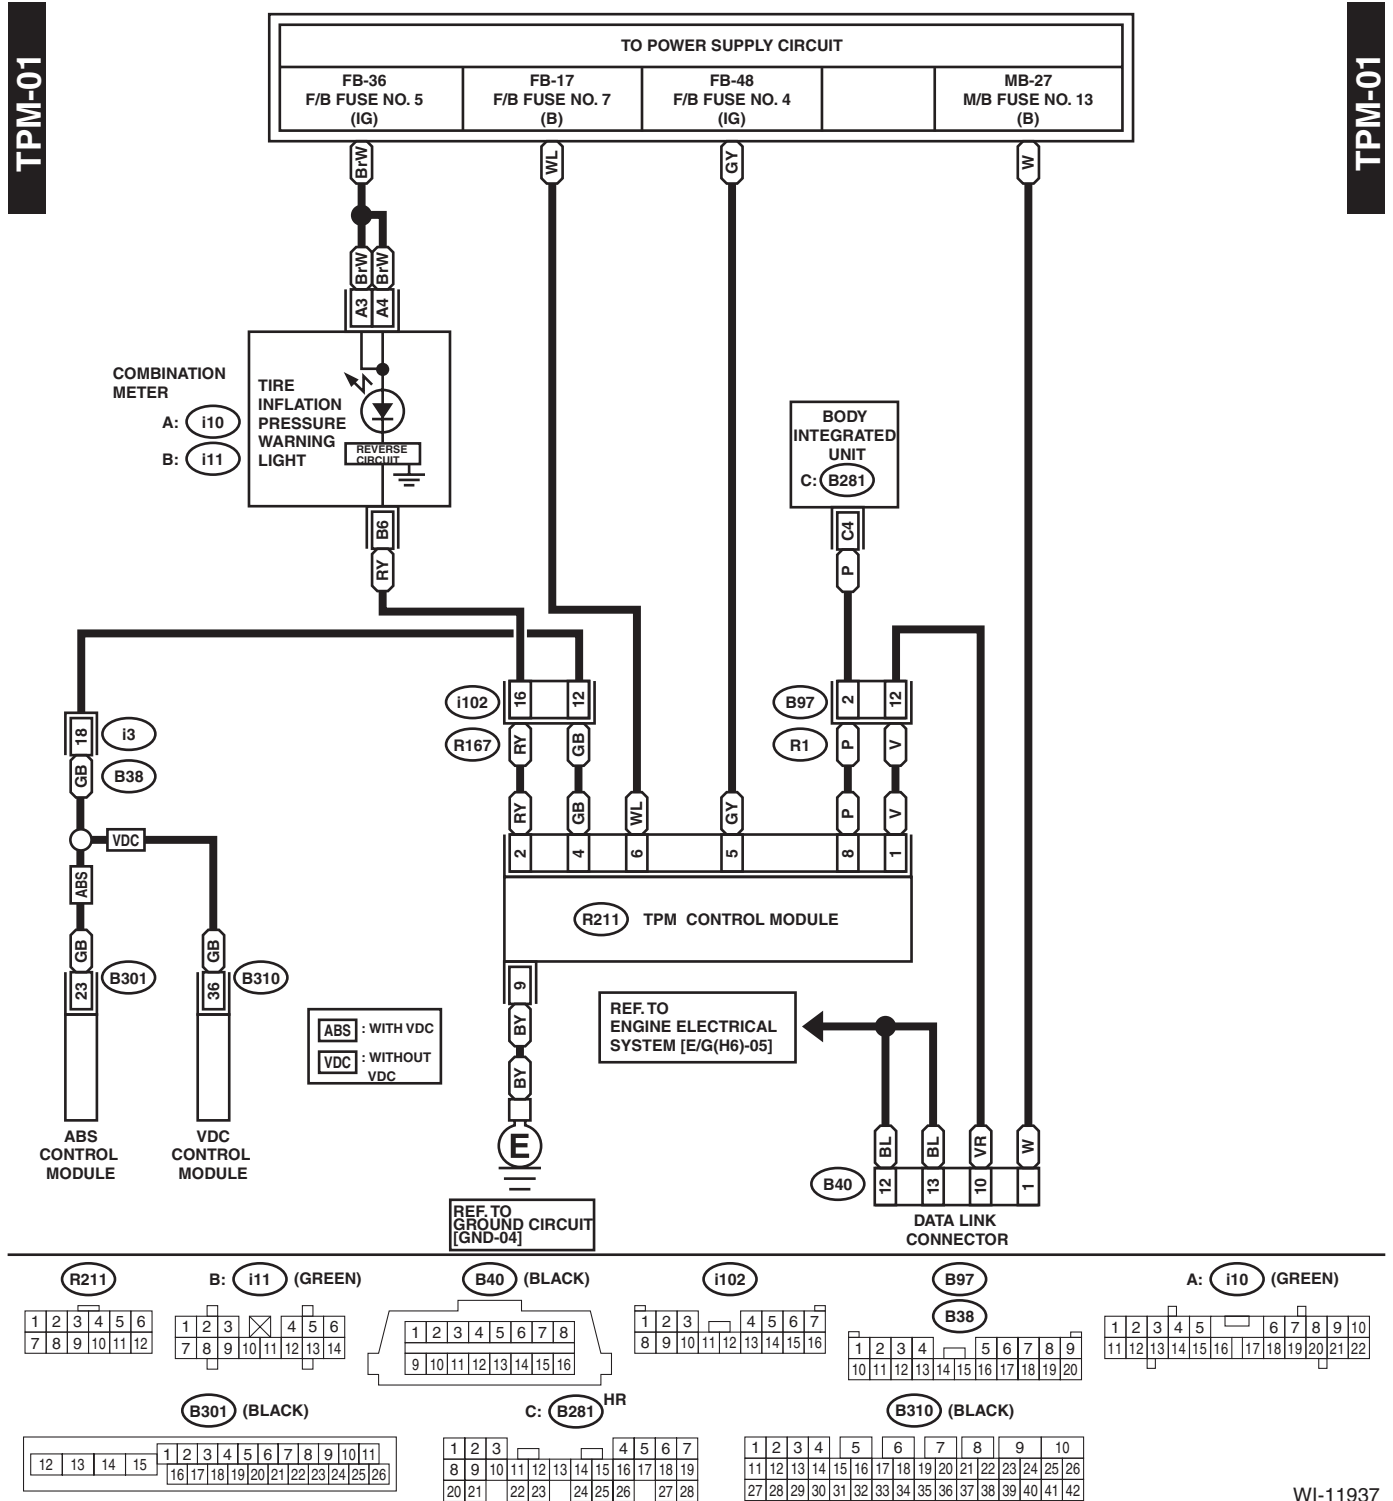

TPM Control System

WIRING SYSTEM

13. TPM Control System

A: WIRING DIAGRAM

WI-11937