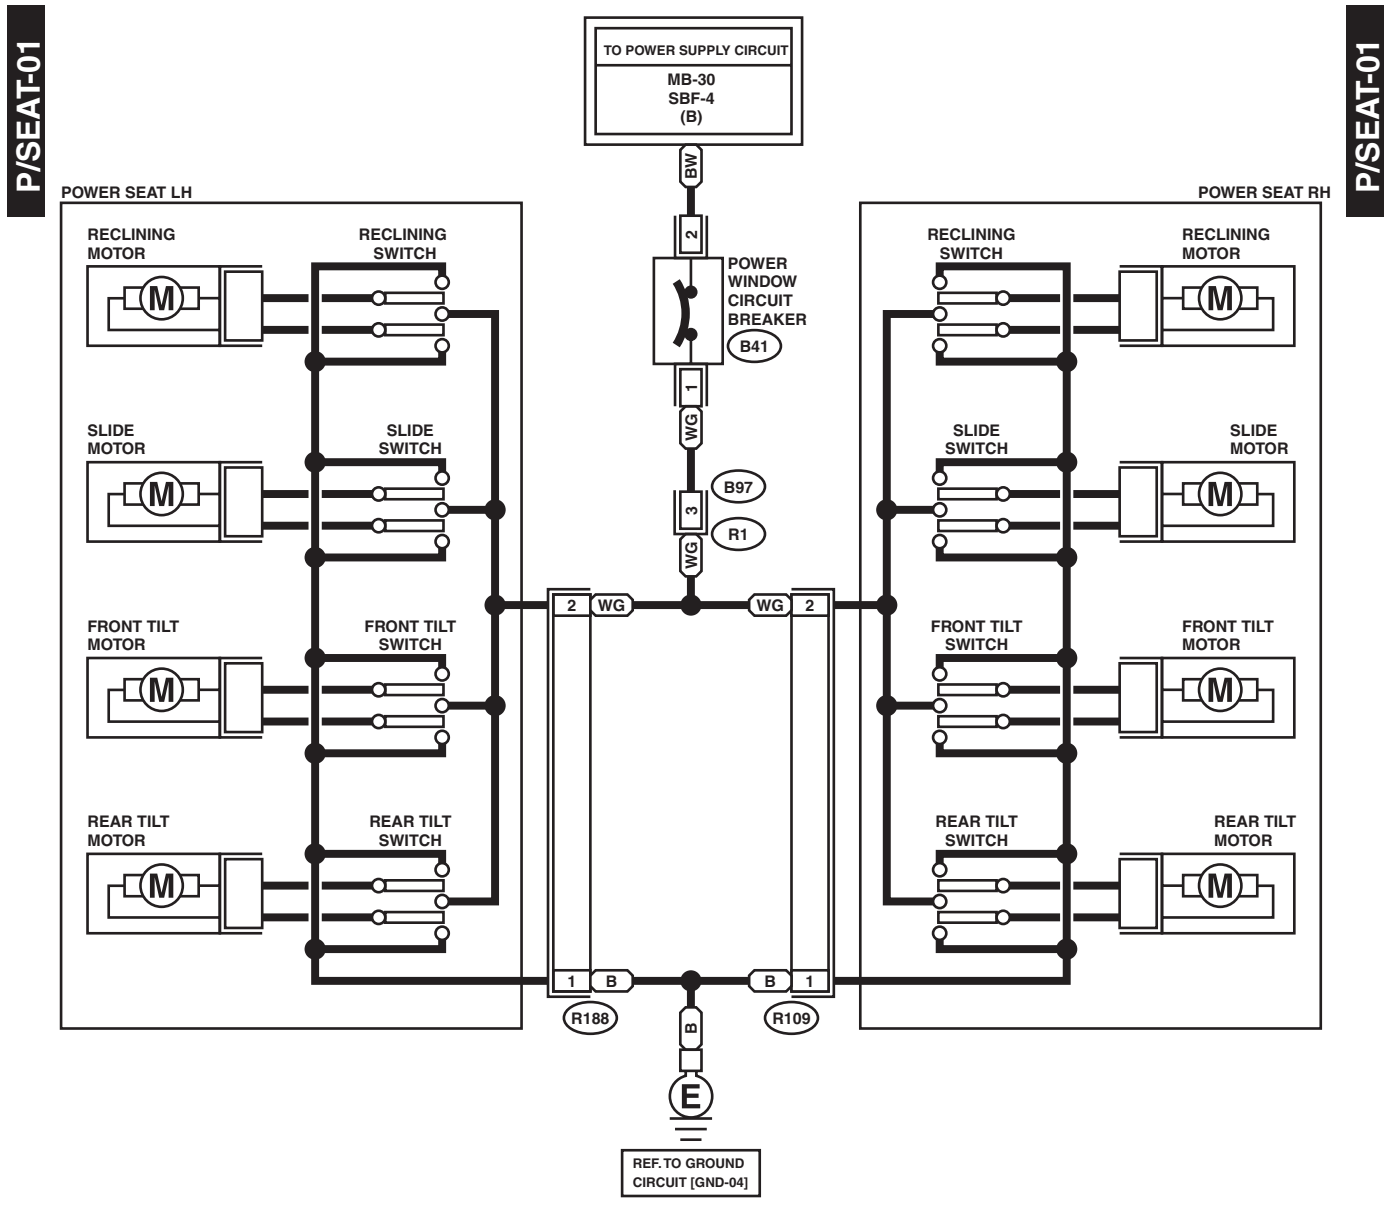

Power Seat System

WIRING SYSTEM

15. Power Seat System

A: WIRING DIAGRAM

WI-09777