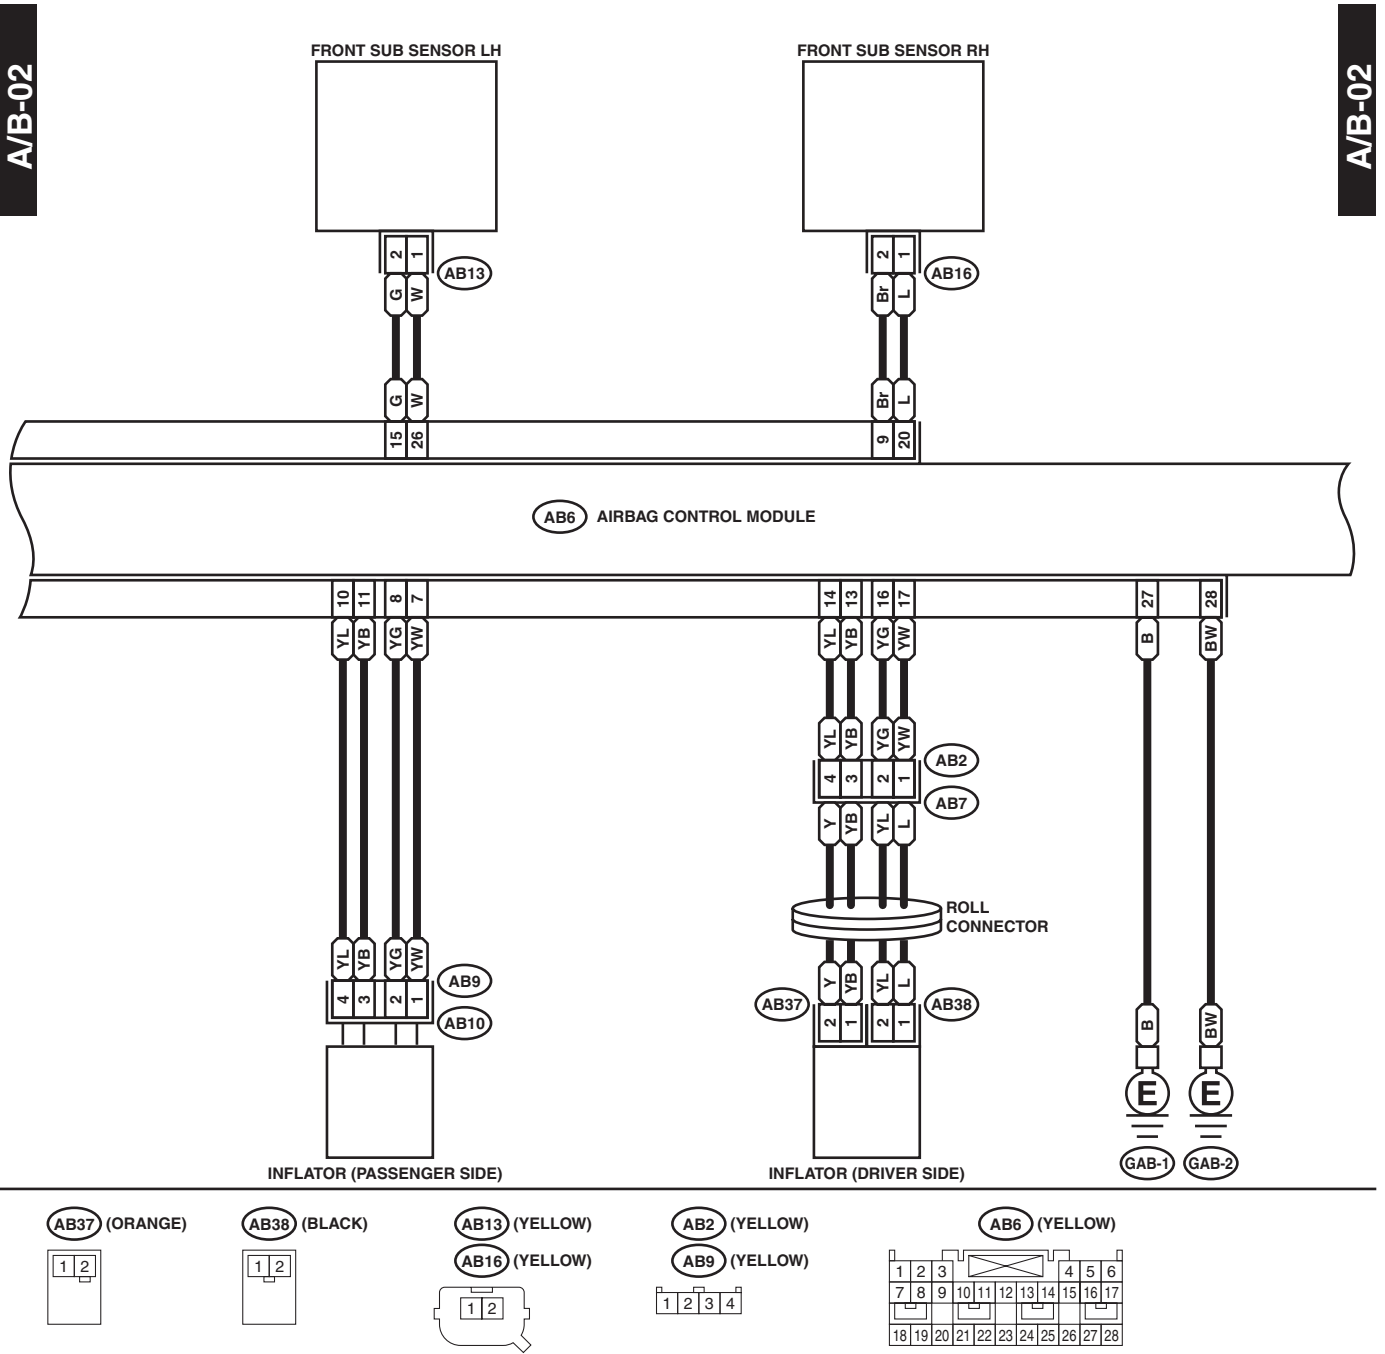

16. Airbag System

A: WIRING DIAGRAM

Airbag System

WIRING SYSTEM

A/B-02

A/B-02

WI-09779

Airbag System

WIRING SYSTEM

- AB19 (YELLOW)
- AB31 (YELLOW)
- AB51 (YELLOW)
- AB52 (YELLOW)
- AB21
- AB23 (YELLOW)
- AB32 (YELLOW)
- AB17 (YELLOW)

WI-09780

Airbag System

WIRING SYSTEM

A/B-04

A/B-04

WI-09781