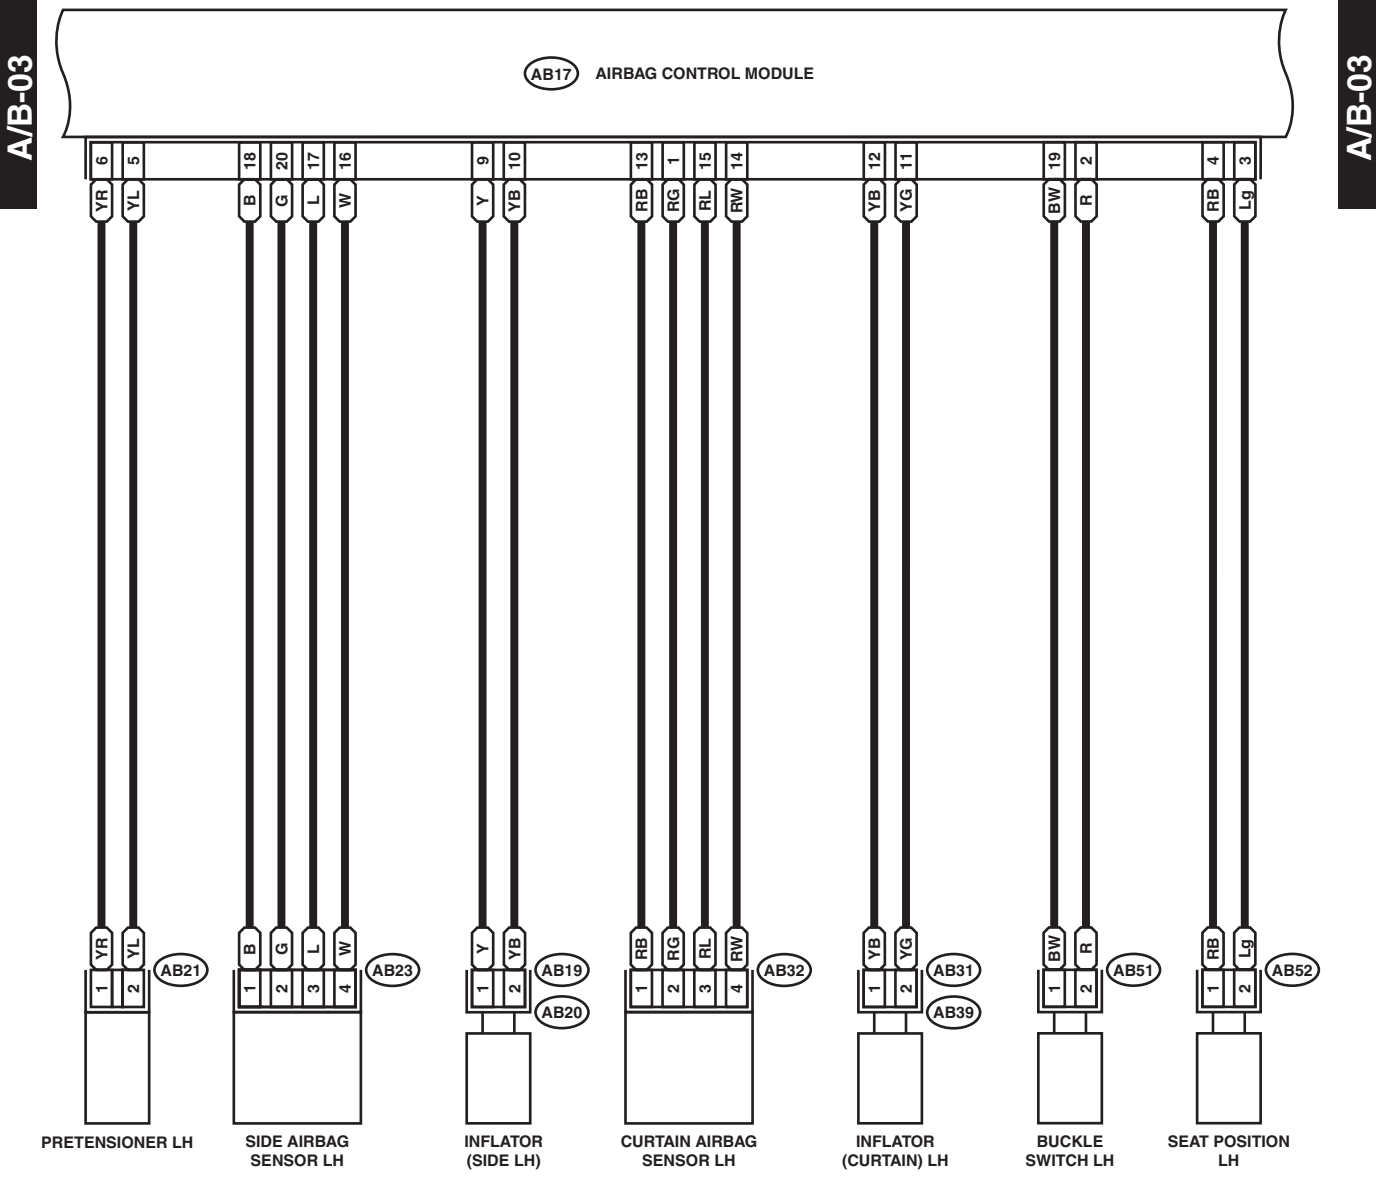

16. Airbag System

A: WIRING DIAGRAM

Airbag System

WIRING SYSTEM

A/B-02

A/B-02

WI-09779

Airbag System

WIRING SYSTEM

- AB19 (YELLOW)
- AB31 (YELLOW)
- AB51 (YELLOW)
- AB52 (YELLOW)
- AB21
- AB23 (YELLOW)
- AB32 (YELLOW)
- AB17 (YELLOW)

WI-09780

Airbag System

WIRING SYSTEM

A/B-04

A/B-04

WI-09781