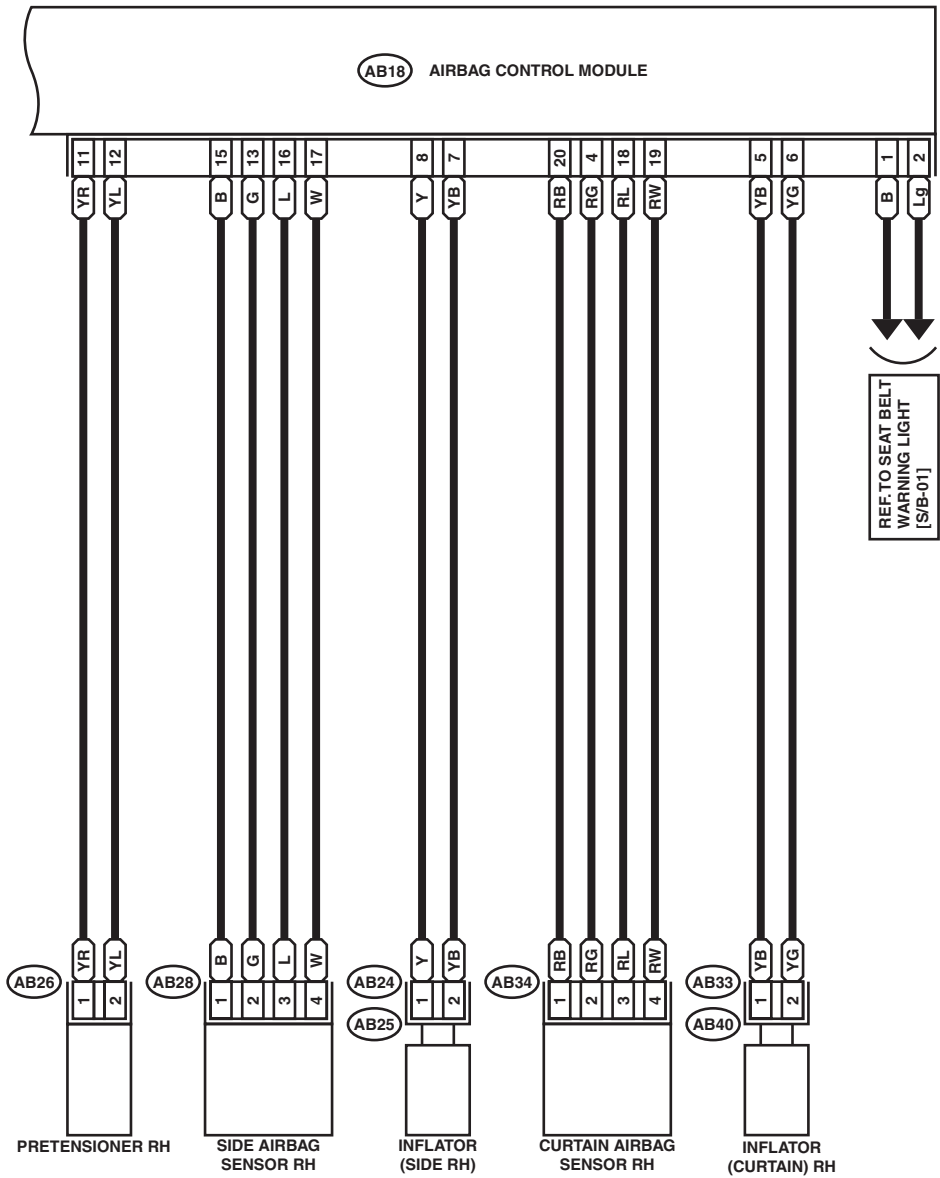

16. Airbag System

A: WIRING DIAGRAM

Airbag System

WIRING SYSTEM

A/B-02

A/B-02

WI-09779

Airbag System

WIRING SYSTEM

- AB19 (YELLOW)
- AB31 (YELLOW)
- AB51 (YELLOW)
- AB52 (YELLOW)
- AB21
- AB23 (YELLOW)
- AB32 (YELLOW)
- AB17 (YELLOW)

WI-09780

Airbag System

WIRING SYSTEM

A/B-04

A/B-04

WI-09781