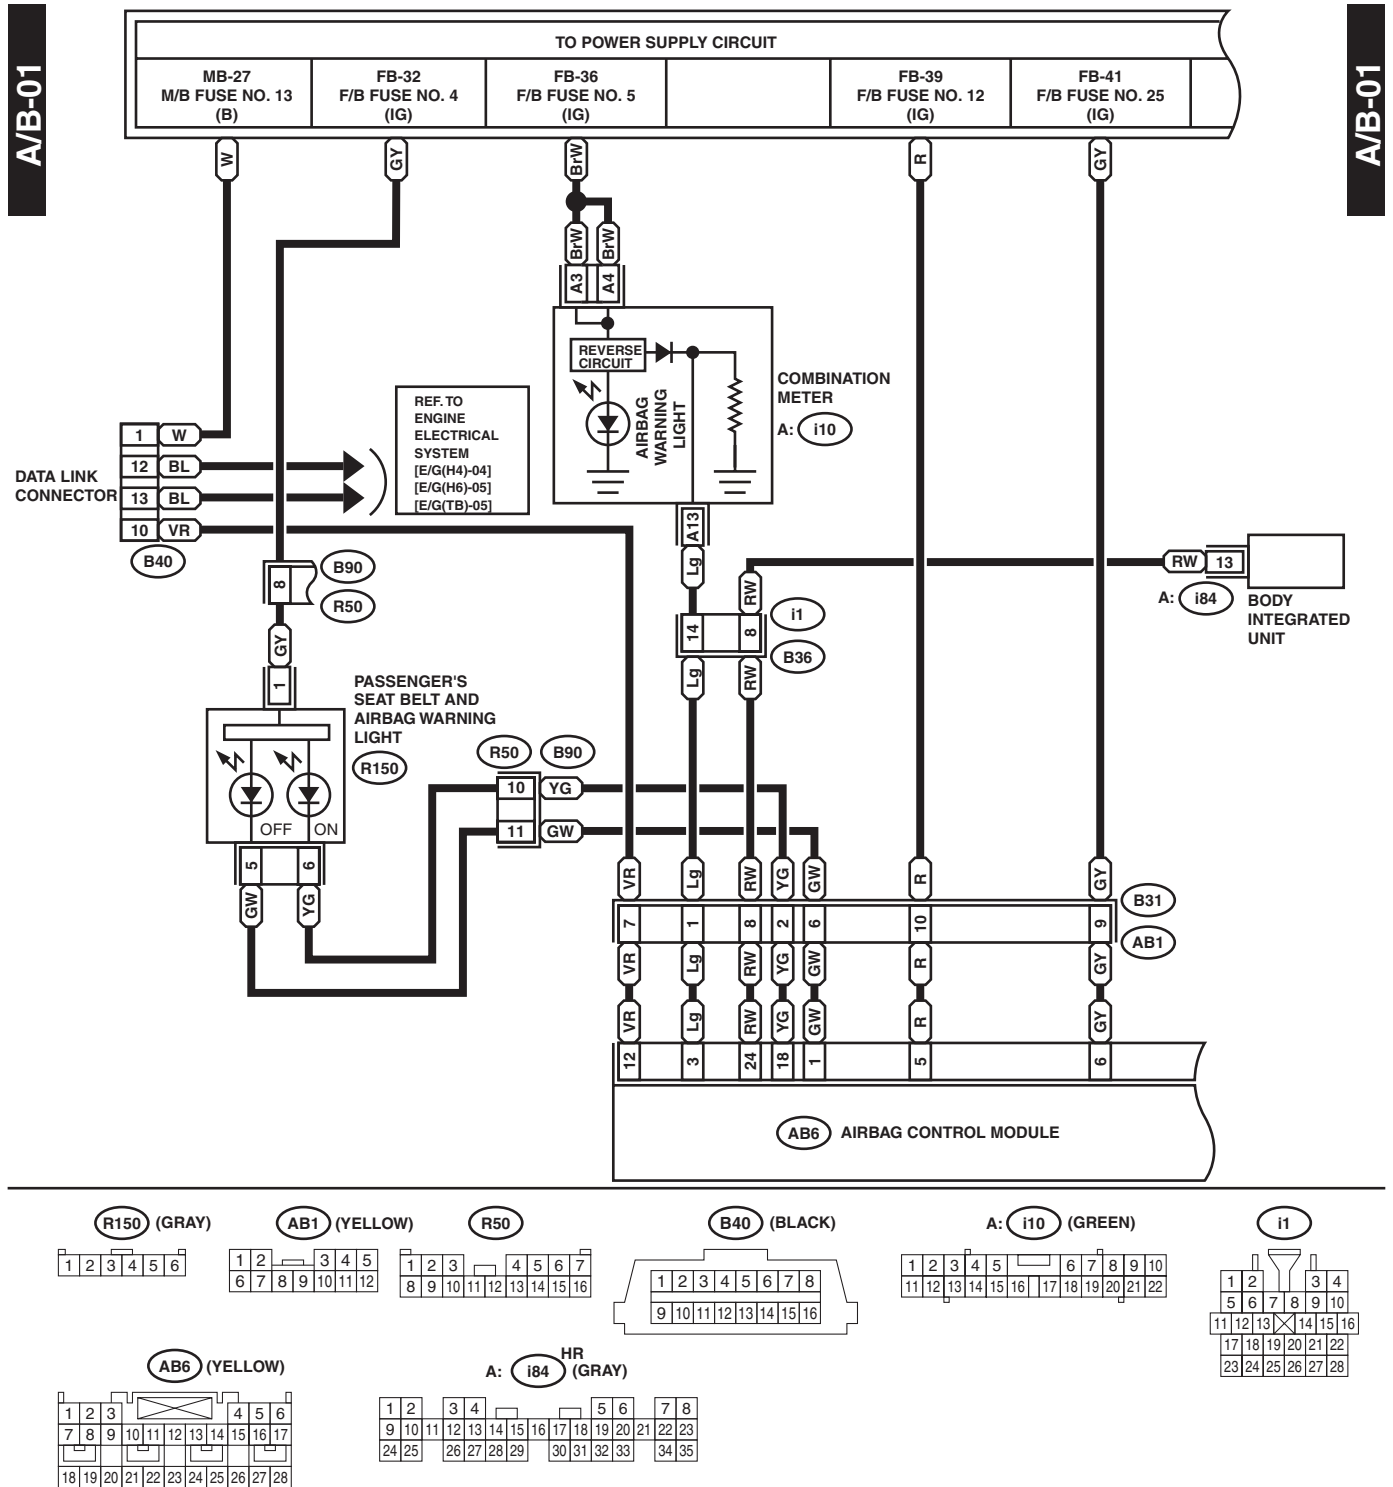

16. Airbag System

A: WIRING DIAGRAM

Airbag System

WIRING SYSTEM

A/B-02

A/B-02

WI-09779

Airbag System

WIRING SYSTEM

- AB19 (YELLOW)
- AB31 (YELLOW)
- AB51 (YELLOW)
- AB52 (YELLOW)
- AB21
- AB23 (YELLOW)
- AB32 (YELLOW)
- AB17 (YELLOW)

WI-09780

Airbag System

WIRING SYSTEM

A/B-04

A/B-04

WI-09781