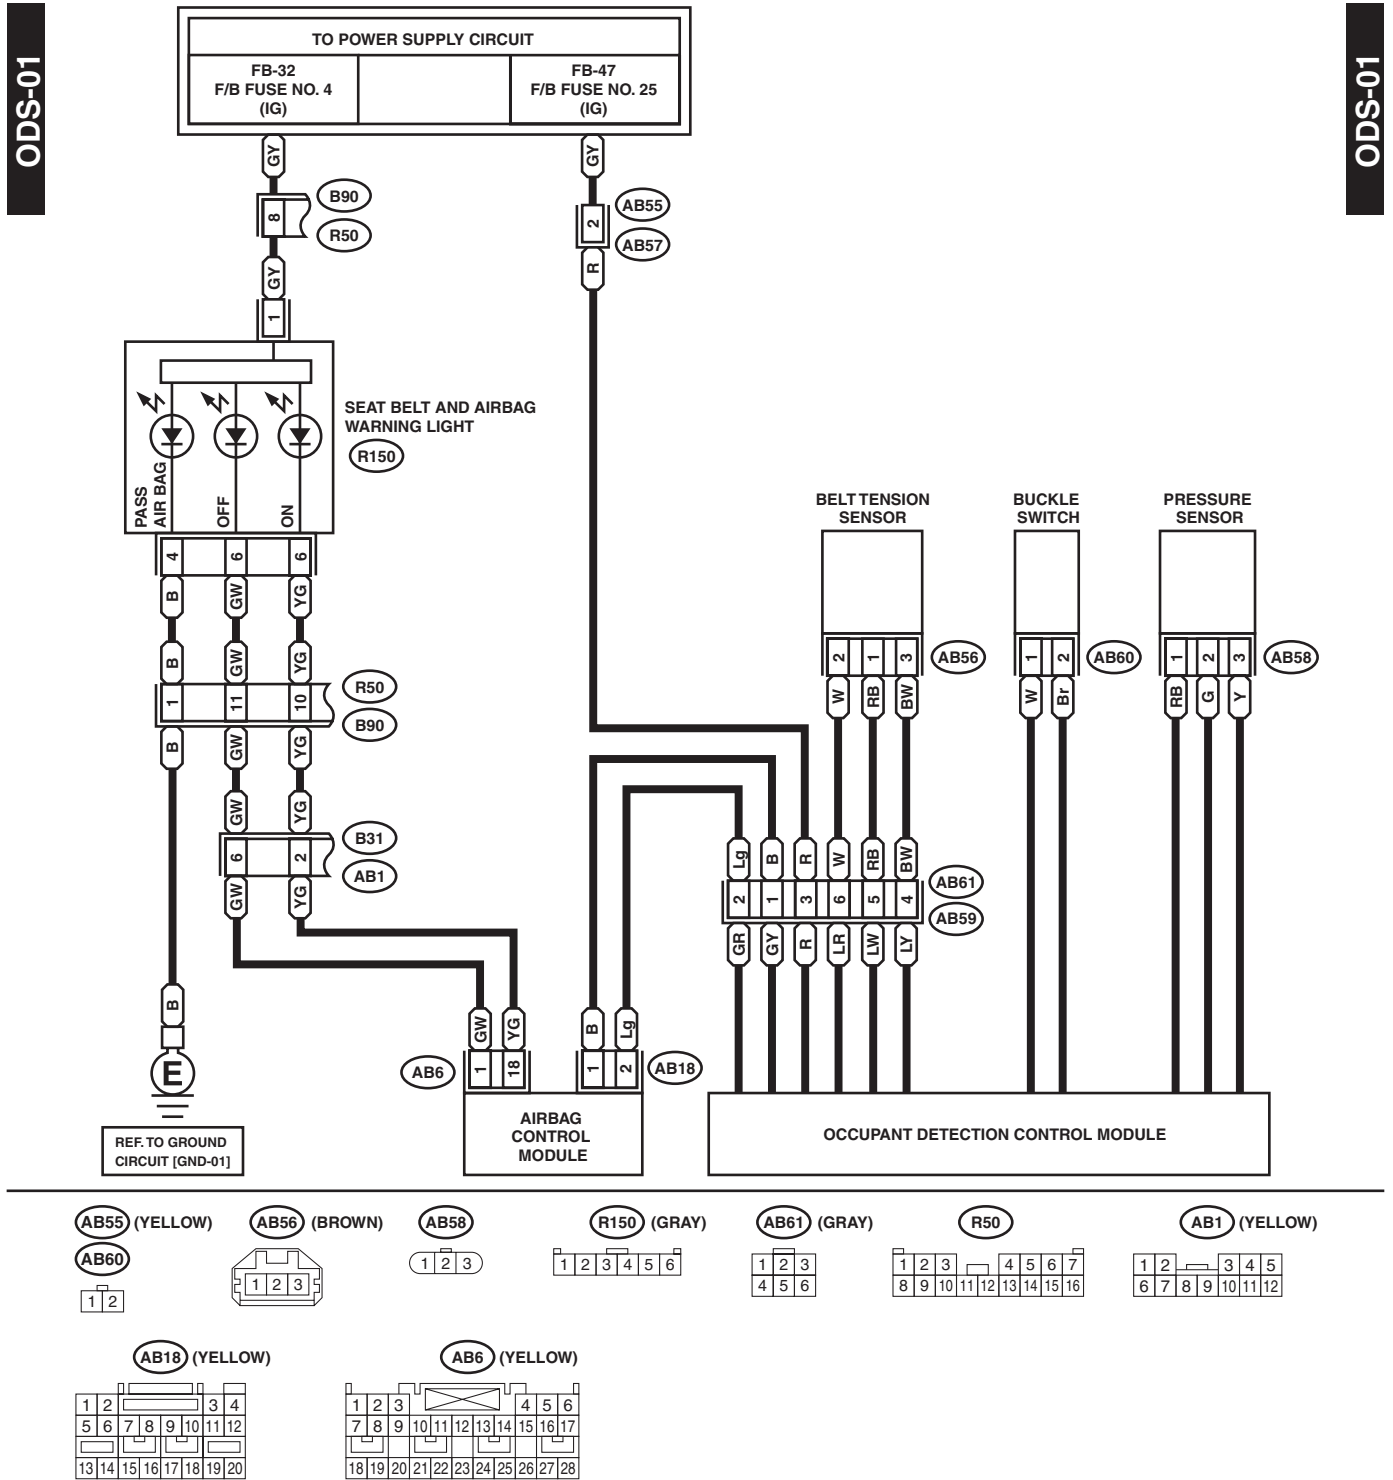

# Occupant Detection System

WIRING SYSTEM

## 18. Occupant Detection System

### A: WIRING DIAGRAM

WI-09783