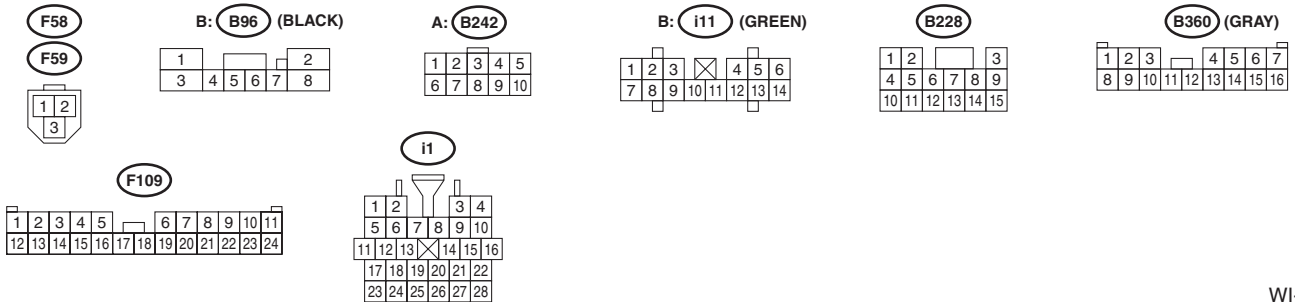

Headlight System

WIRING SYSTEM

20.Headlight System

A: WIRING DIAGRAM

WI-09785

Headlight System

WIRING SYSTEM

WI-09786