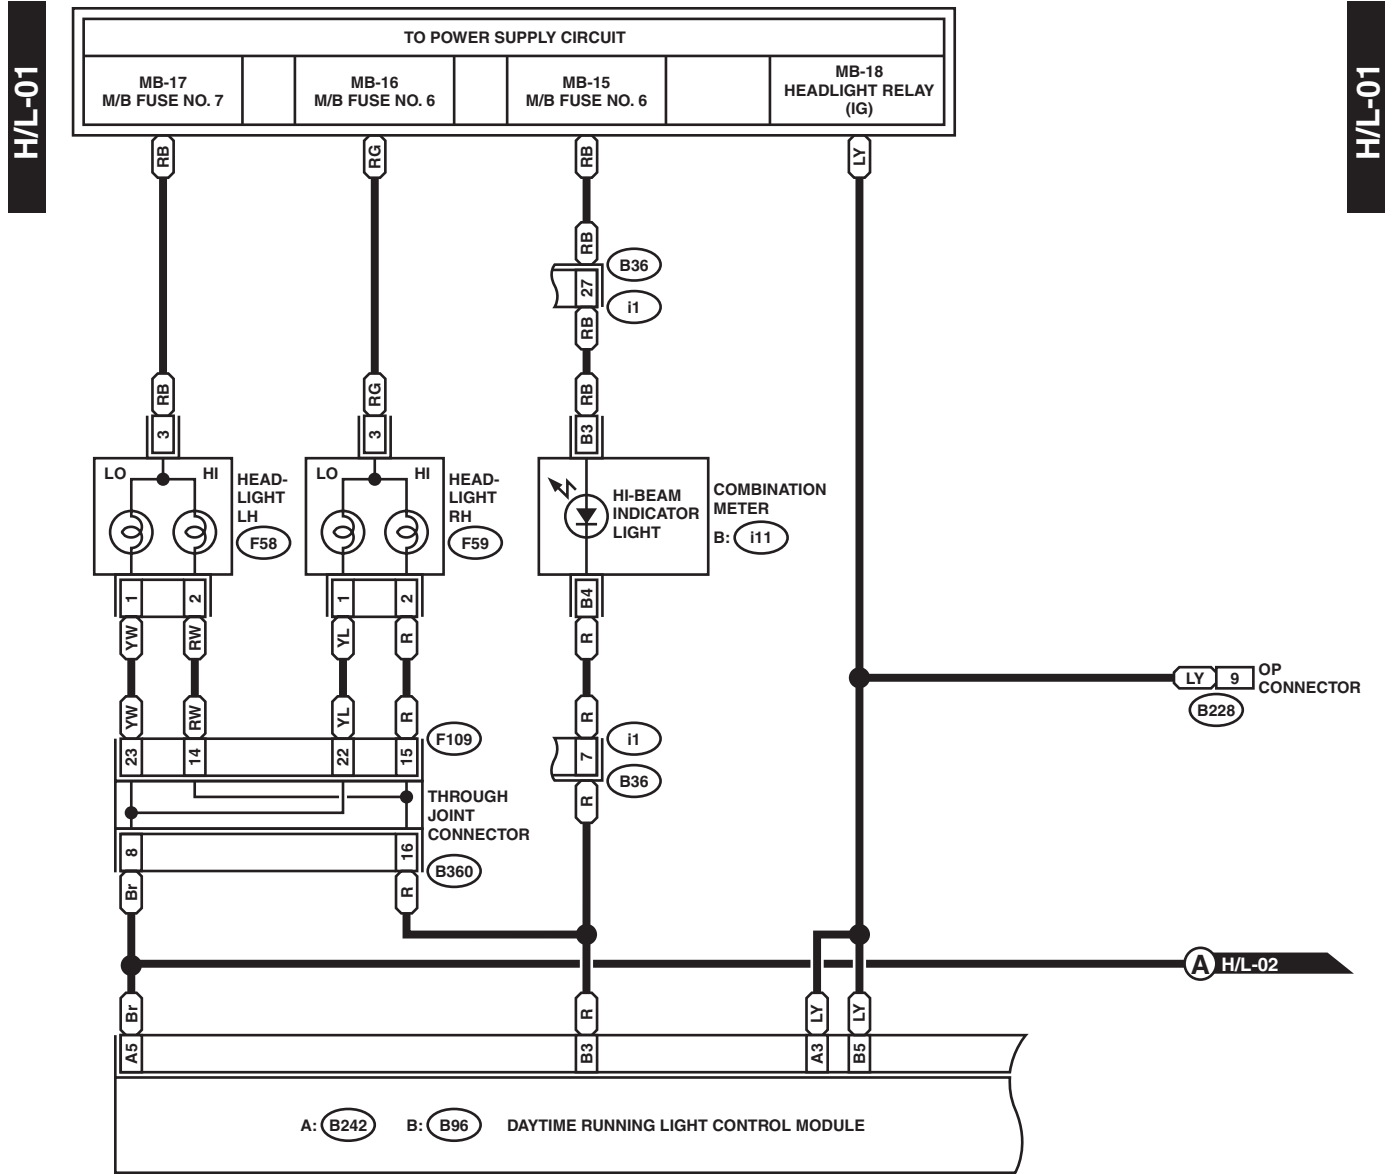

Headlight System

WIRING SYSTEM

20.Headlight System

A: WIRING DIAGRAM

WI-09785

Headlight System

WIRING SYSTEM

WI-09786

Headlight System

WIRING SYSTEM

WI-09787