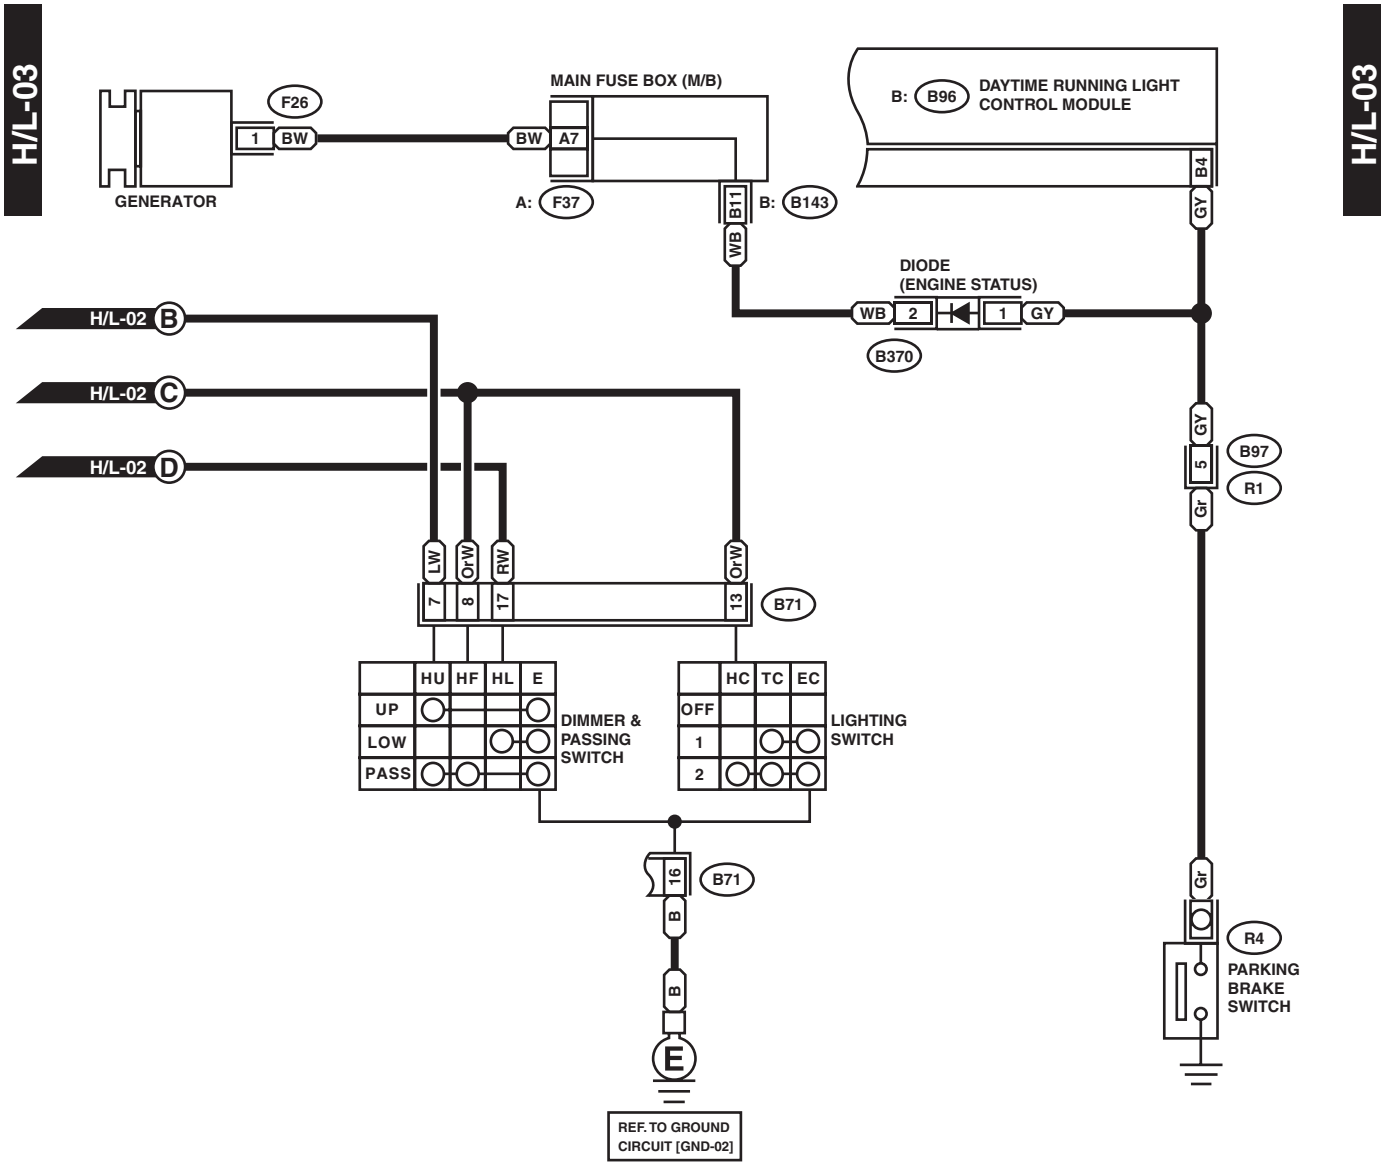

Headlight System

WIRING SYSTEM

20.Headlight System

A: WIRING DIAGRAM

WI-09785

Headlight System

WIRING SYSTEM

WI-09786

Headlight System

WIRING SYSTEM

WI-09787