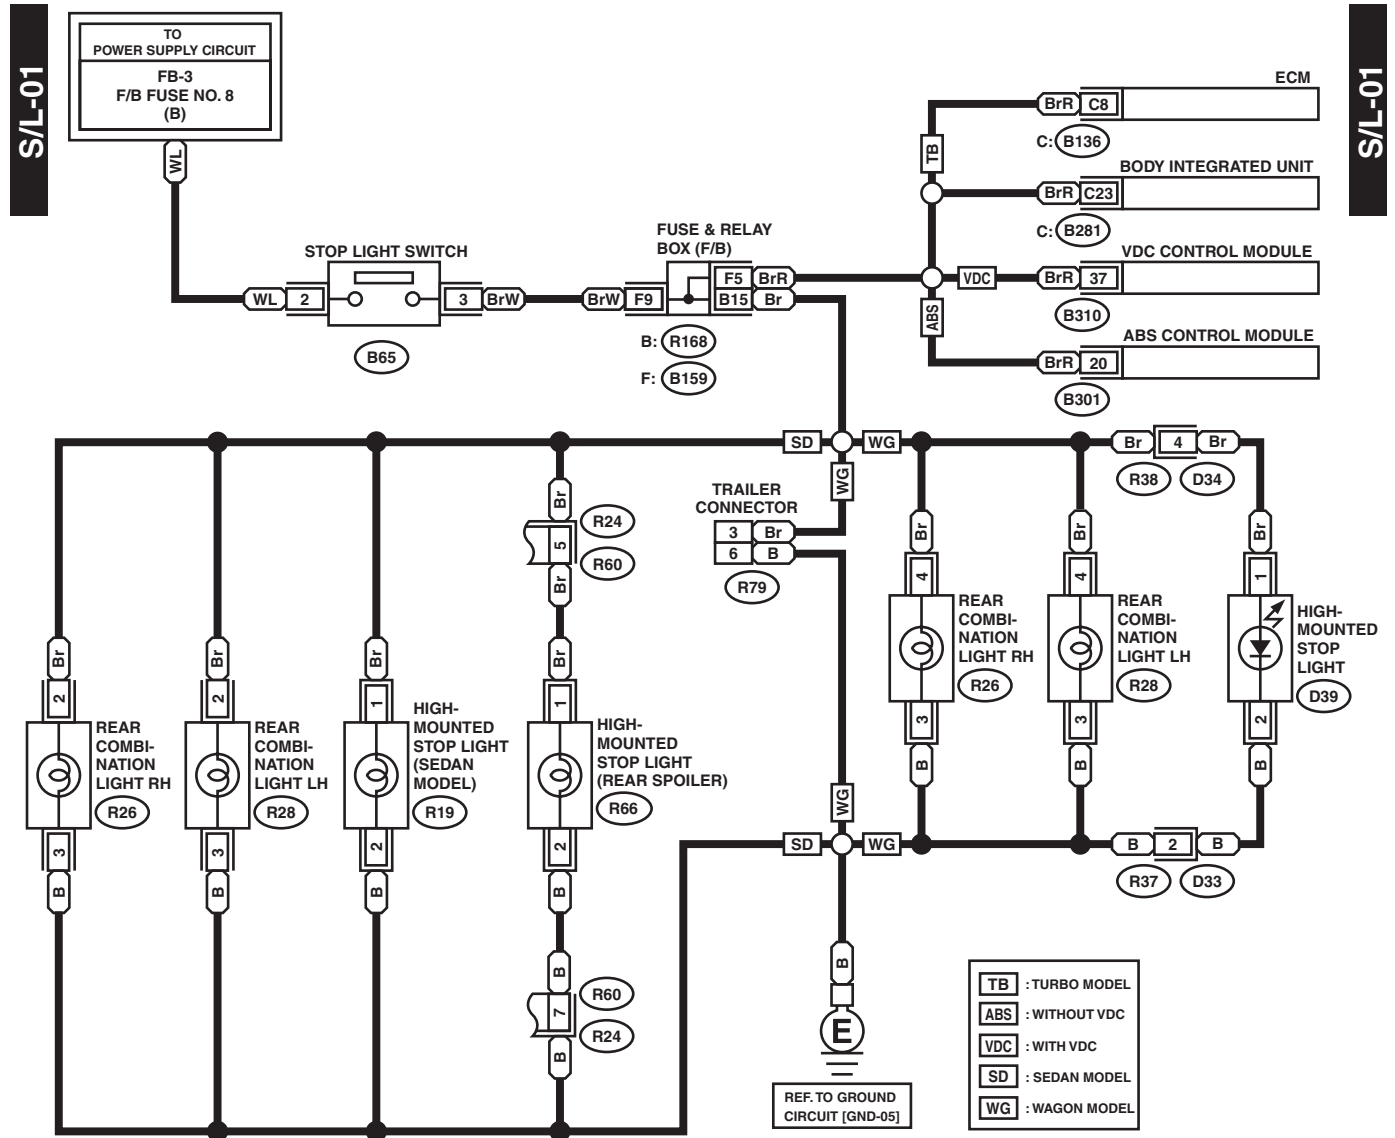

Stop Light System

23. Stop Light System

A: WIRING DIAGRAM

- TB : TURBO MODEL
- ABS : WITHOUT VDC
- VDC : WITH VDC
- SD : SEDAN MODEL
- WG : WAGON MODEL

WI-11949