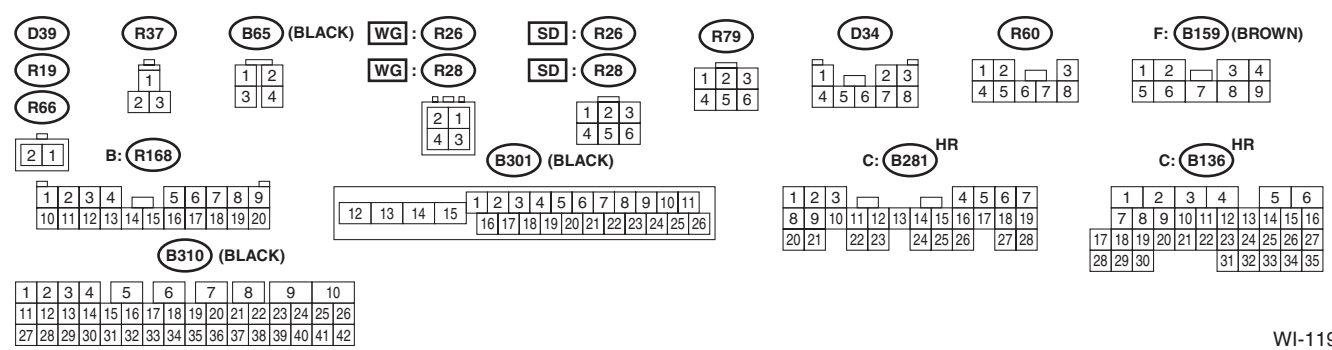

Stop Light System

23. Stop Light System

A: WIRING DIAGRAM

- TB : TURBO MODEL
- ABS : WITHOUT VDC
- VDC : WITH VDC
- SD : SEDAN MODEL
- WG : WAGON MODEL

WI-11949