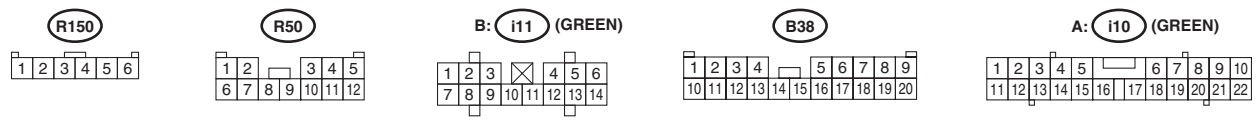

Clearance Light and Illumination Light System

WIRING SYSTEM

WI-08528