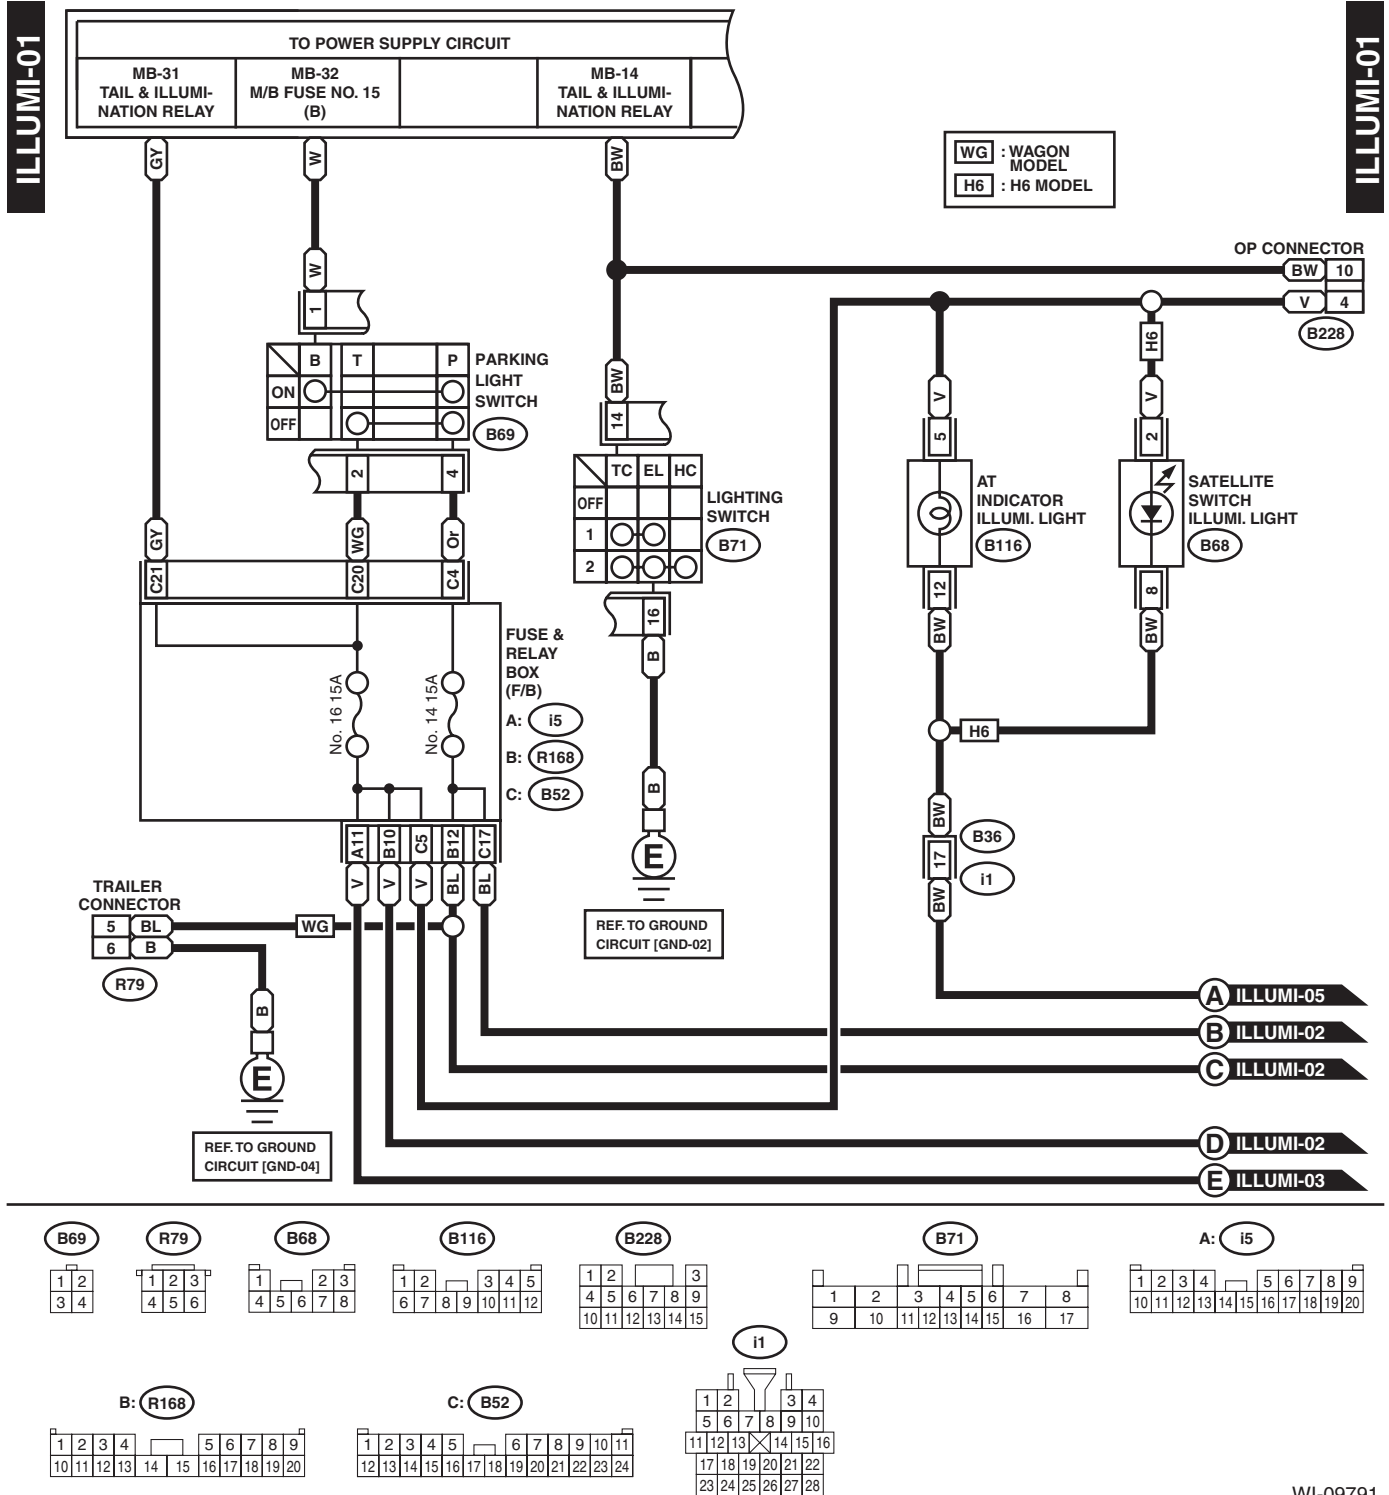

Clearance Light and Illumination Light System

WIRING SYSTEM

24. Clearance Light and Illumination Light System

A: WIRING DIAGRAM

WI-09791

Clearance Light and Illumination Light System

WIRING SYSTEM

WI-09792

Clearance Light and Illumination Light System

WIRING SYSTEM

WI-08528

Clearance Light and Illumination Light System

WIRING SYSTEM

WI-09794