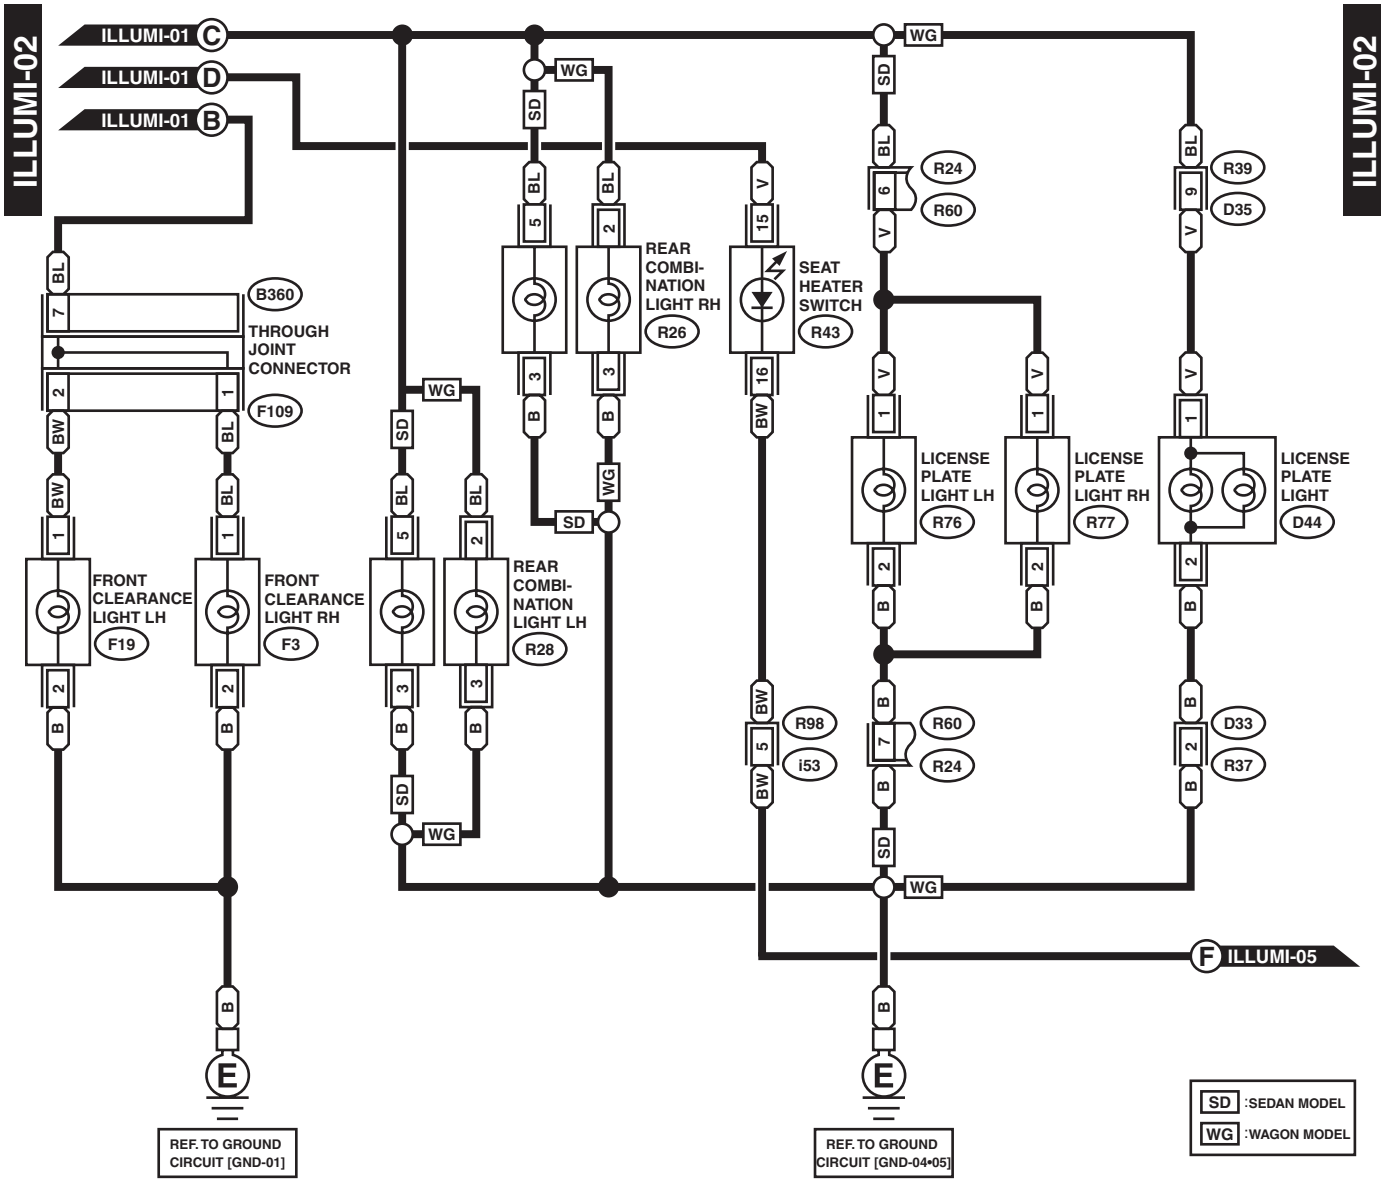

Clearance Light and Illumination Light System

WIRING SYSTEM

24. Clearance Light and Illumination Light System

A: WIRING DIAGRAM

WI-09791

Clearance Light and Illumination Light System

WIRING SYSTEM

WI-09792

Clearance Light and Illumination Light System

WIRING SYSTEM

WI-08528

Clearance Light and Illumination Light System

WIRING SYSTEM

WI-09794