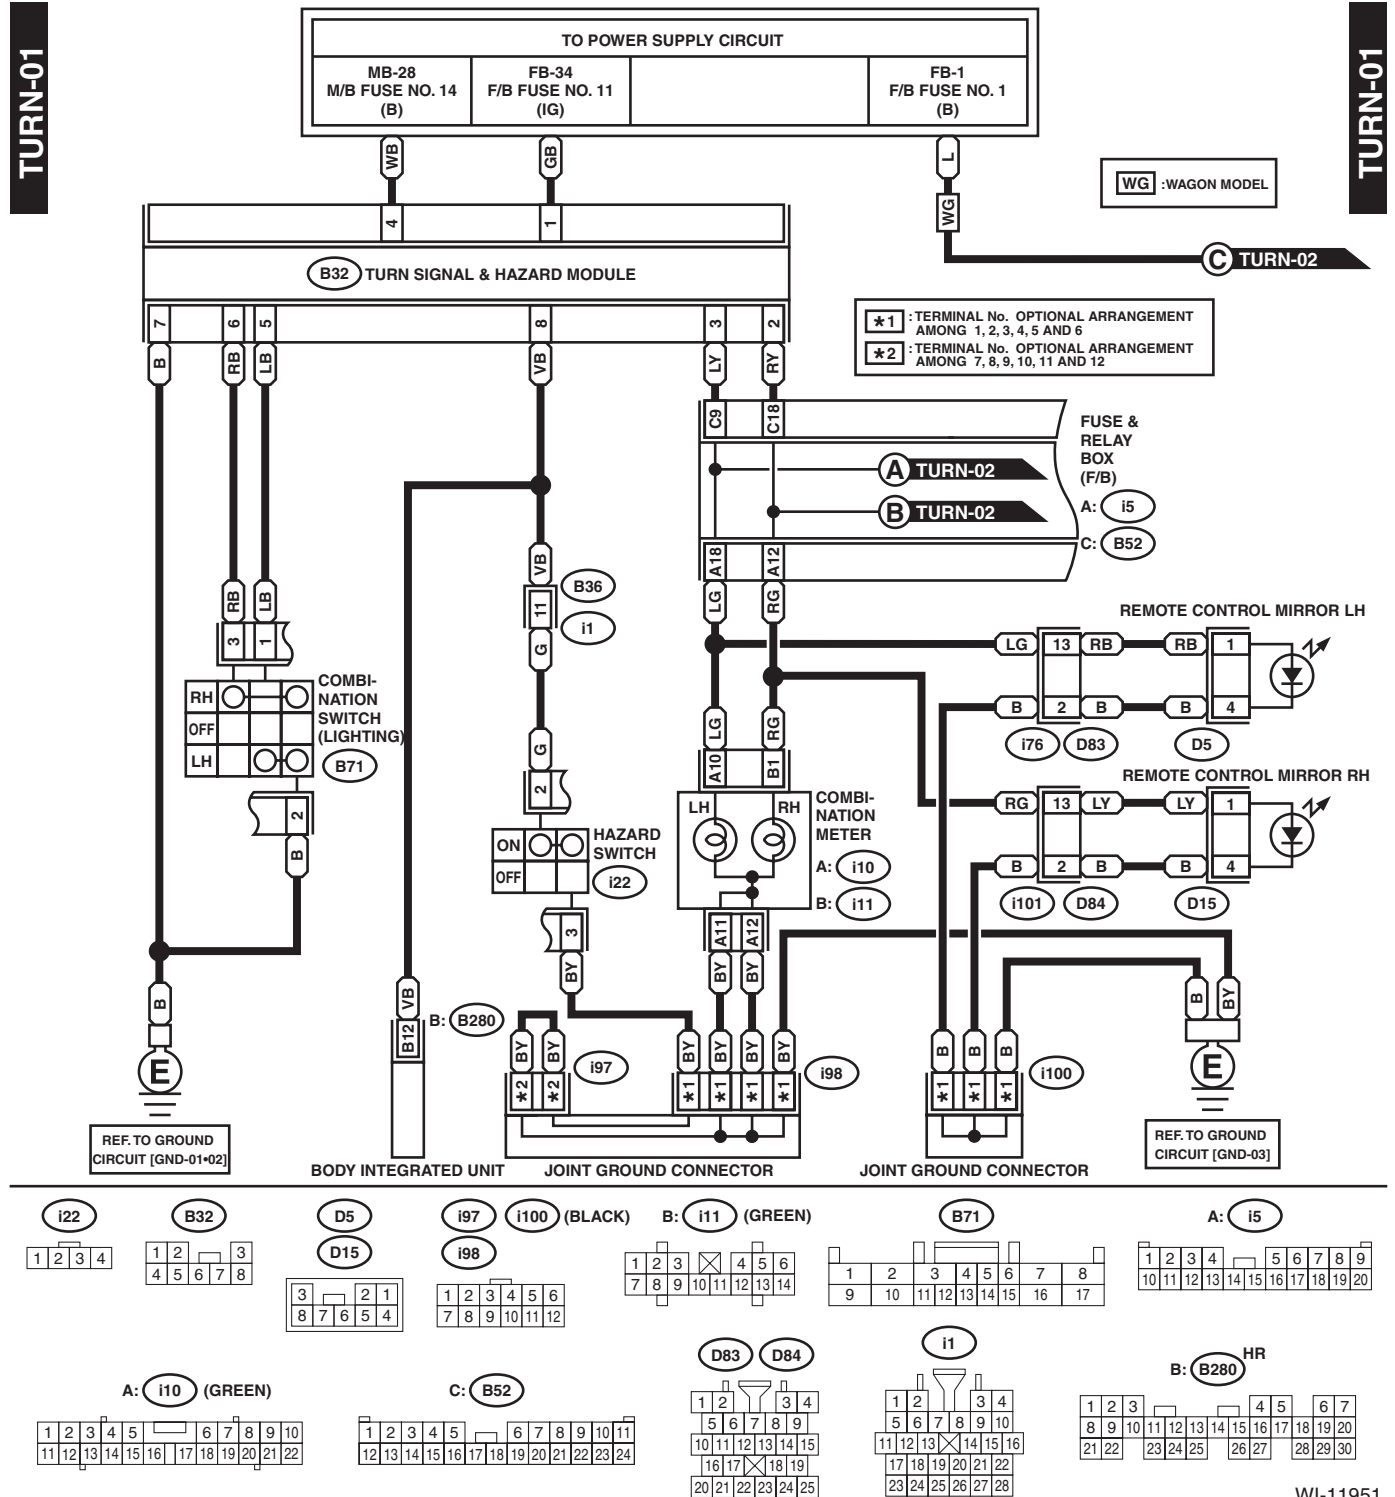

## 25. Turn Signal Light and Hazard Light System

### A: WIRING DIAGRAM

# Turn Signal Light and Hazard Light System

WIRING SYSTEM

WI-09796