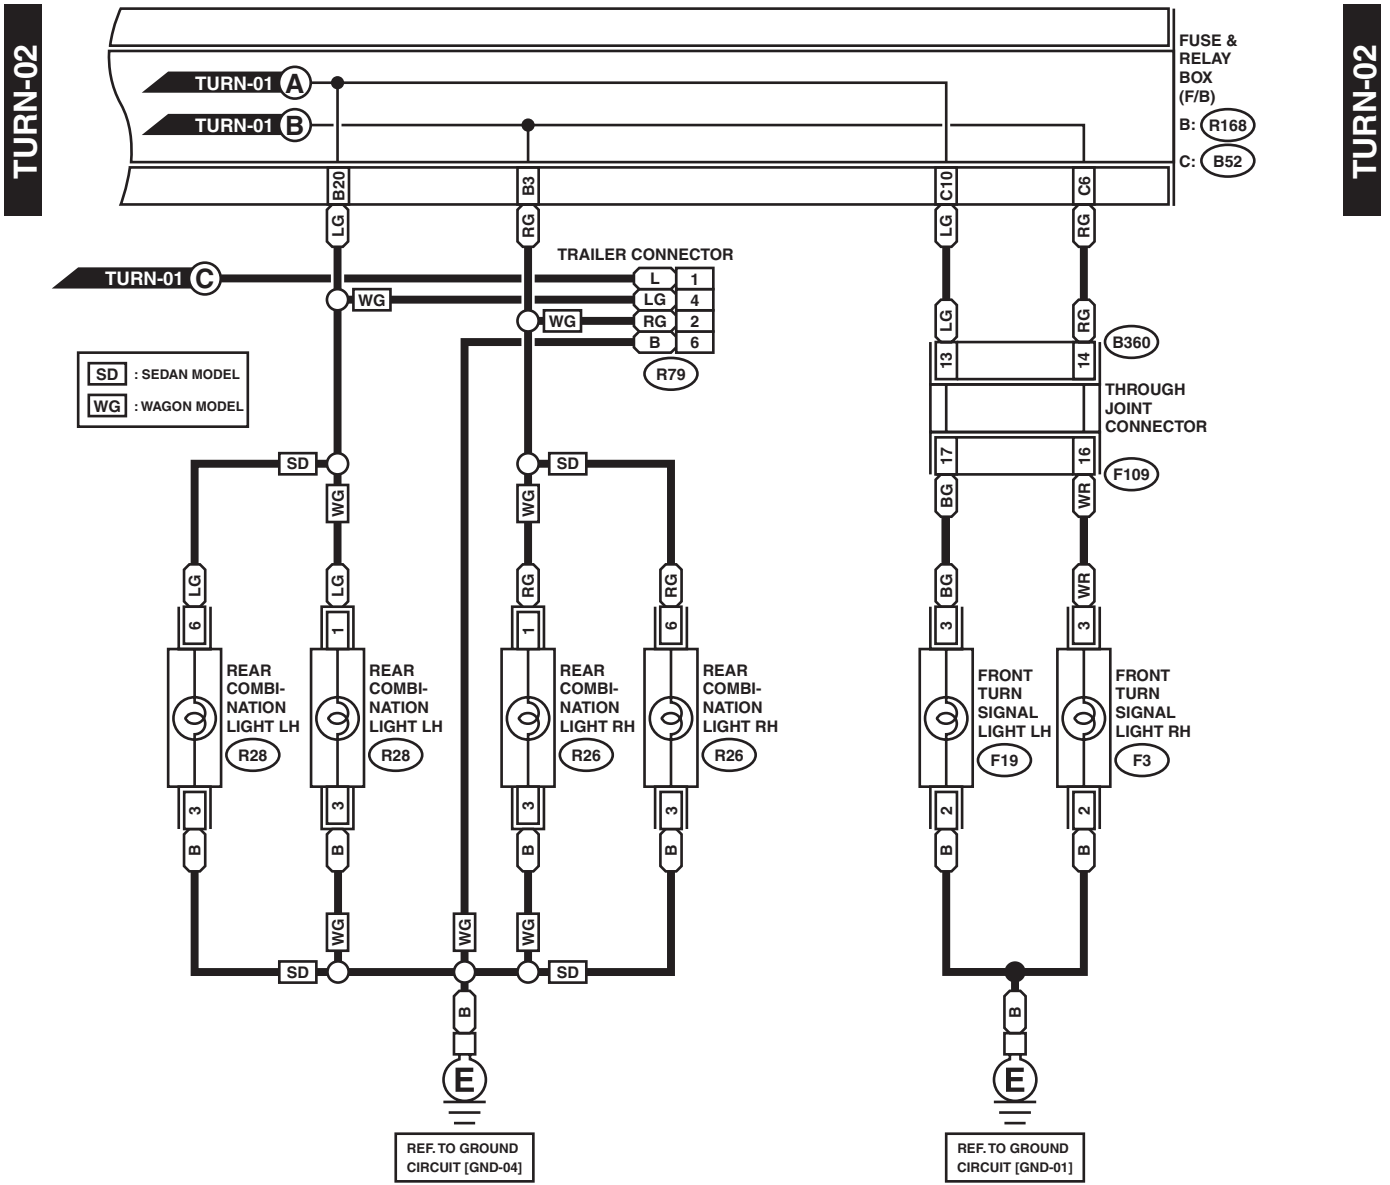

## 25. Turn Signal Light and Hazard Light System

### A: WIRING DIAGRAM

# Turn Signal Light and Hazard Light System

WIRING SYSTEM

WI-09796