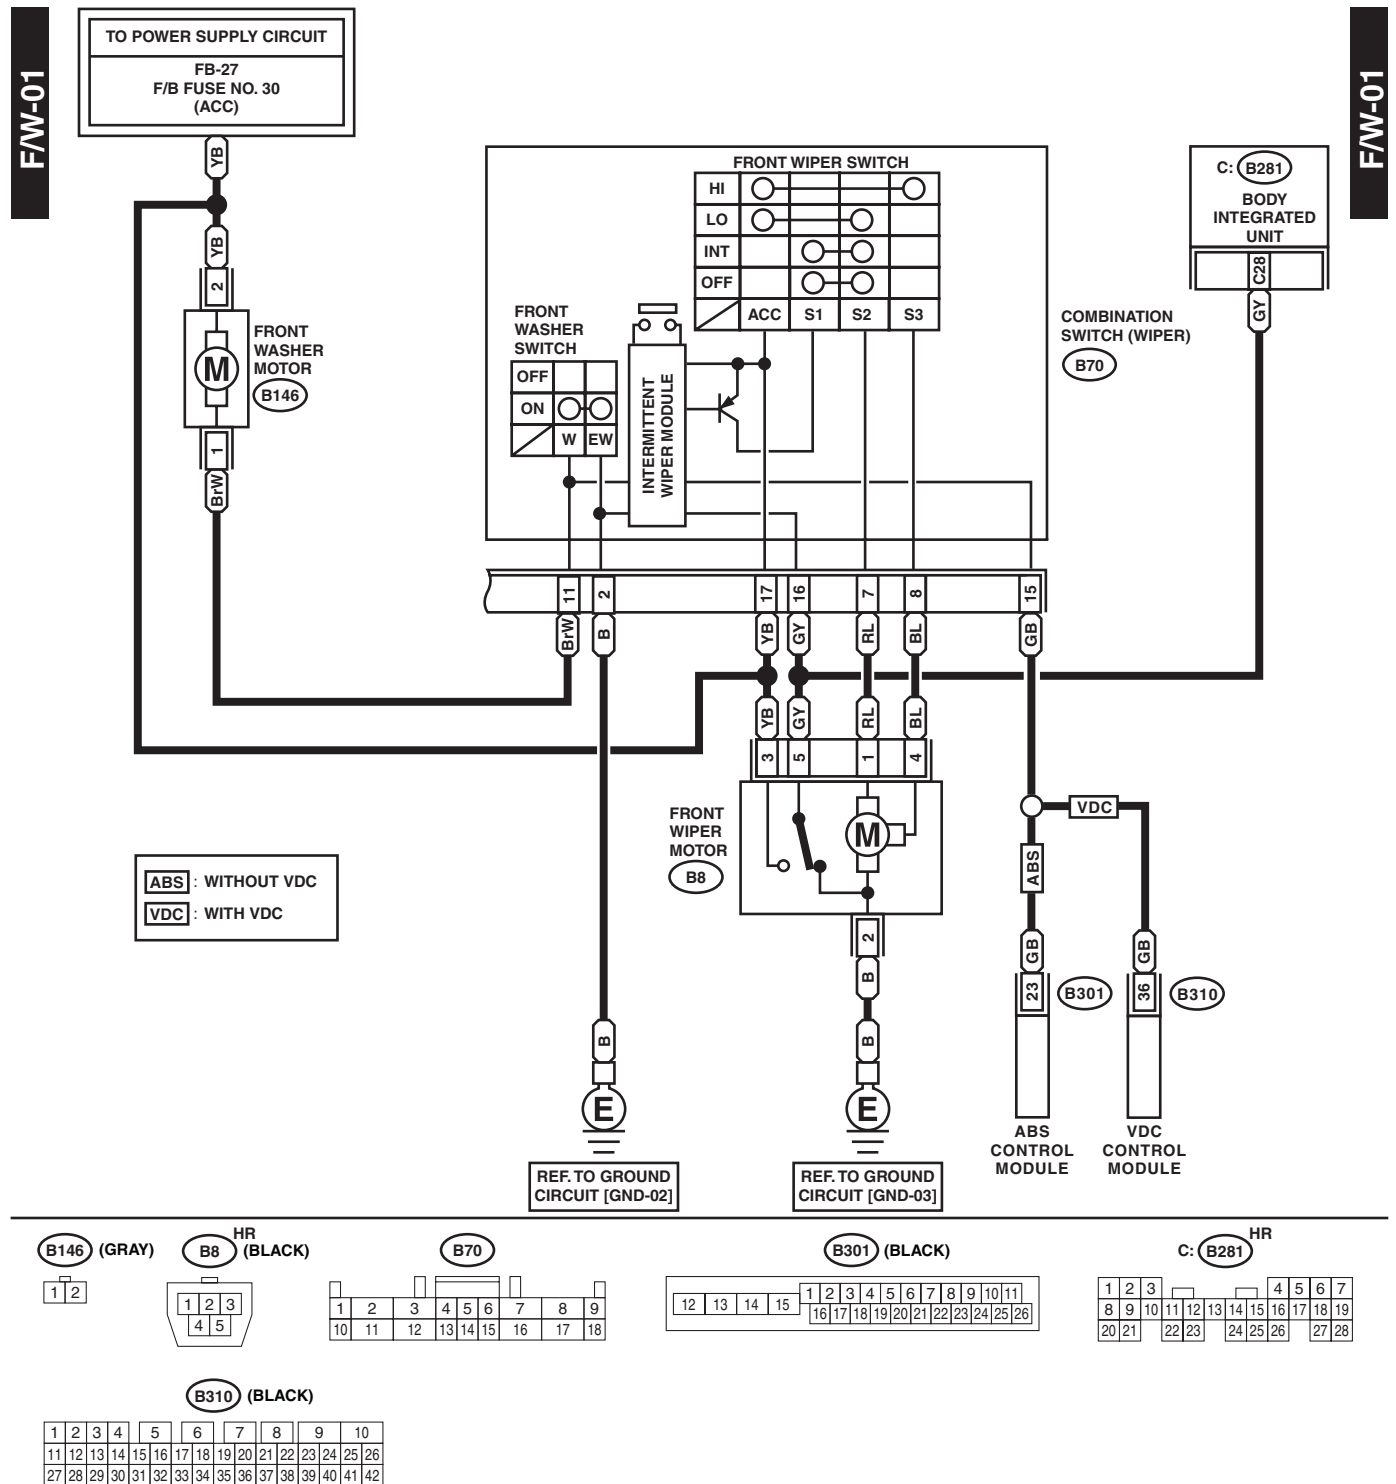

27. Front Wiper and Washer System

A: WIRING DIAGRAM

WI-11956