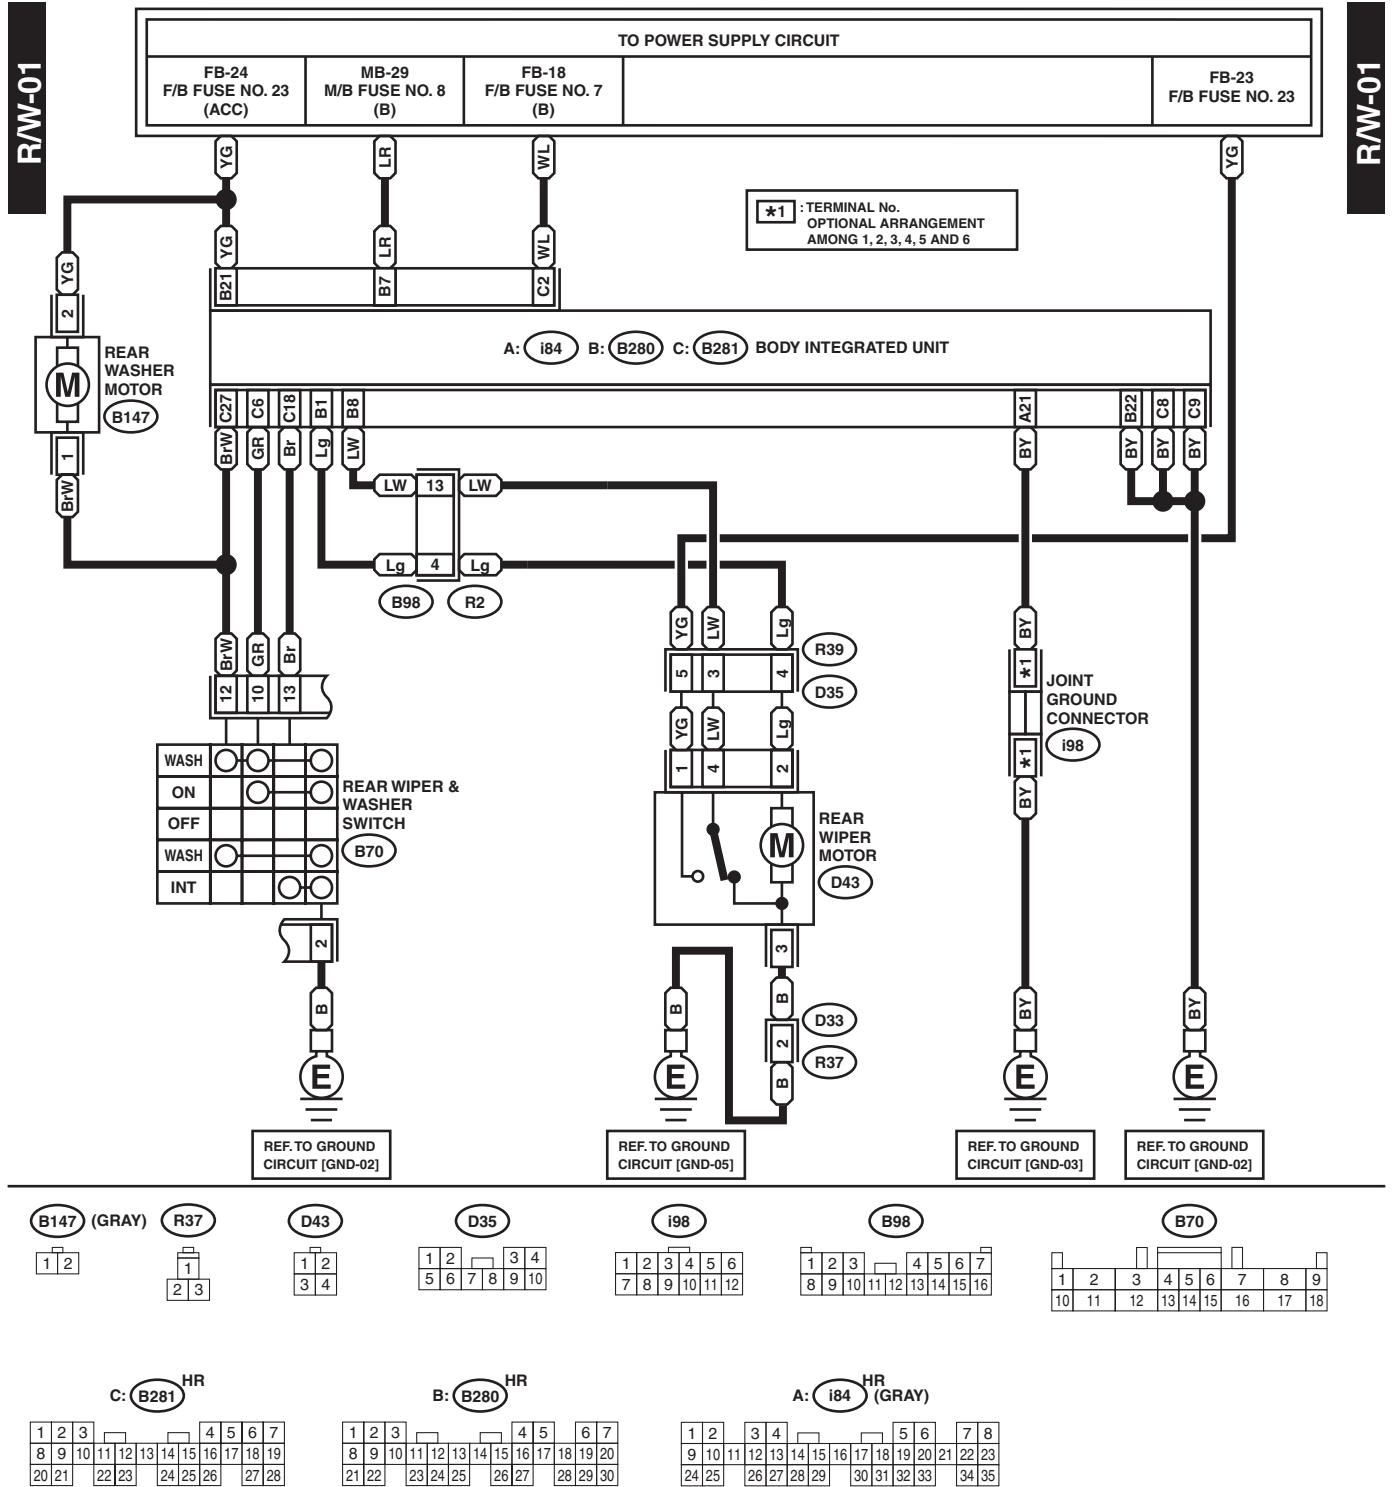

Rear Wiper and Washer System

WIRING SYSTEM

28.Rear Wiper and Washer System

A: WIRING DIAGRAM

WI-11957