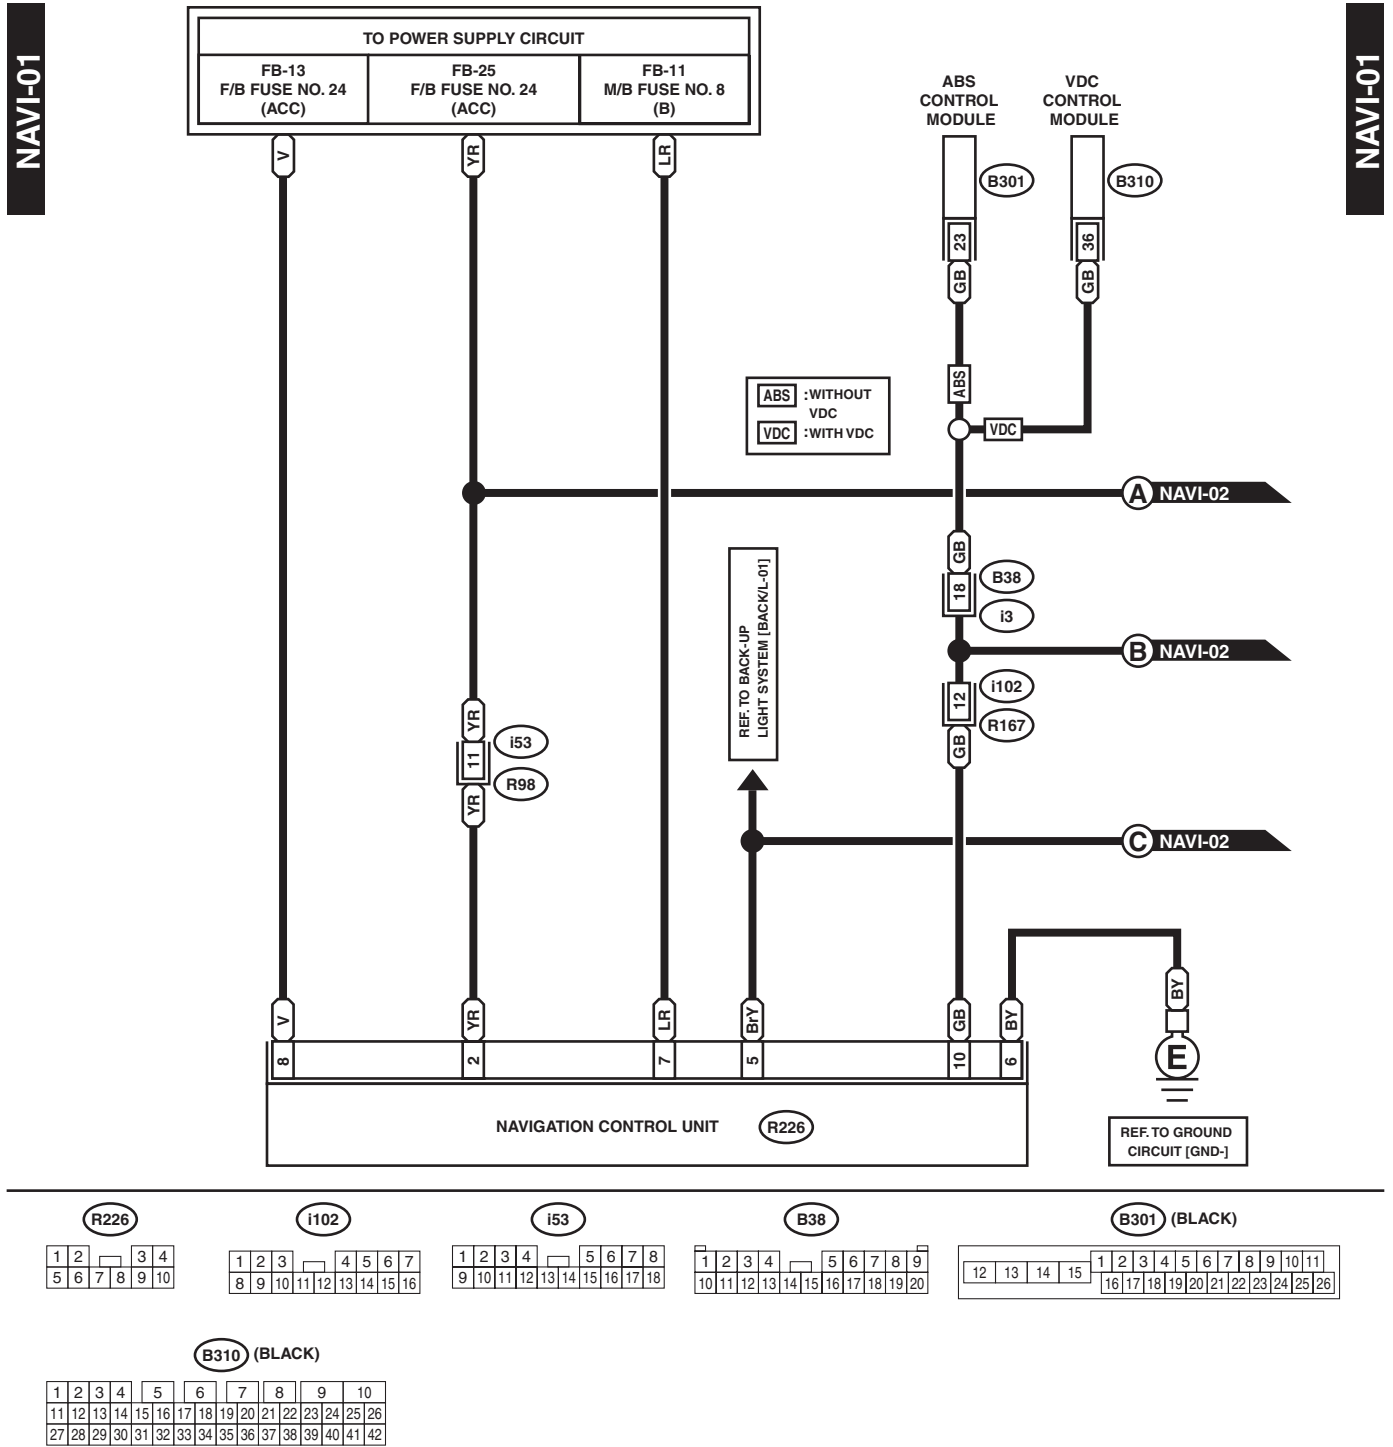

Navigation System

WIRING SYSTEM

33. Navigation System

A: WIRING DIAGRAM

WI-09808

Navigation System

WIRING SYSTEM

WI-11961