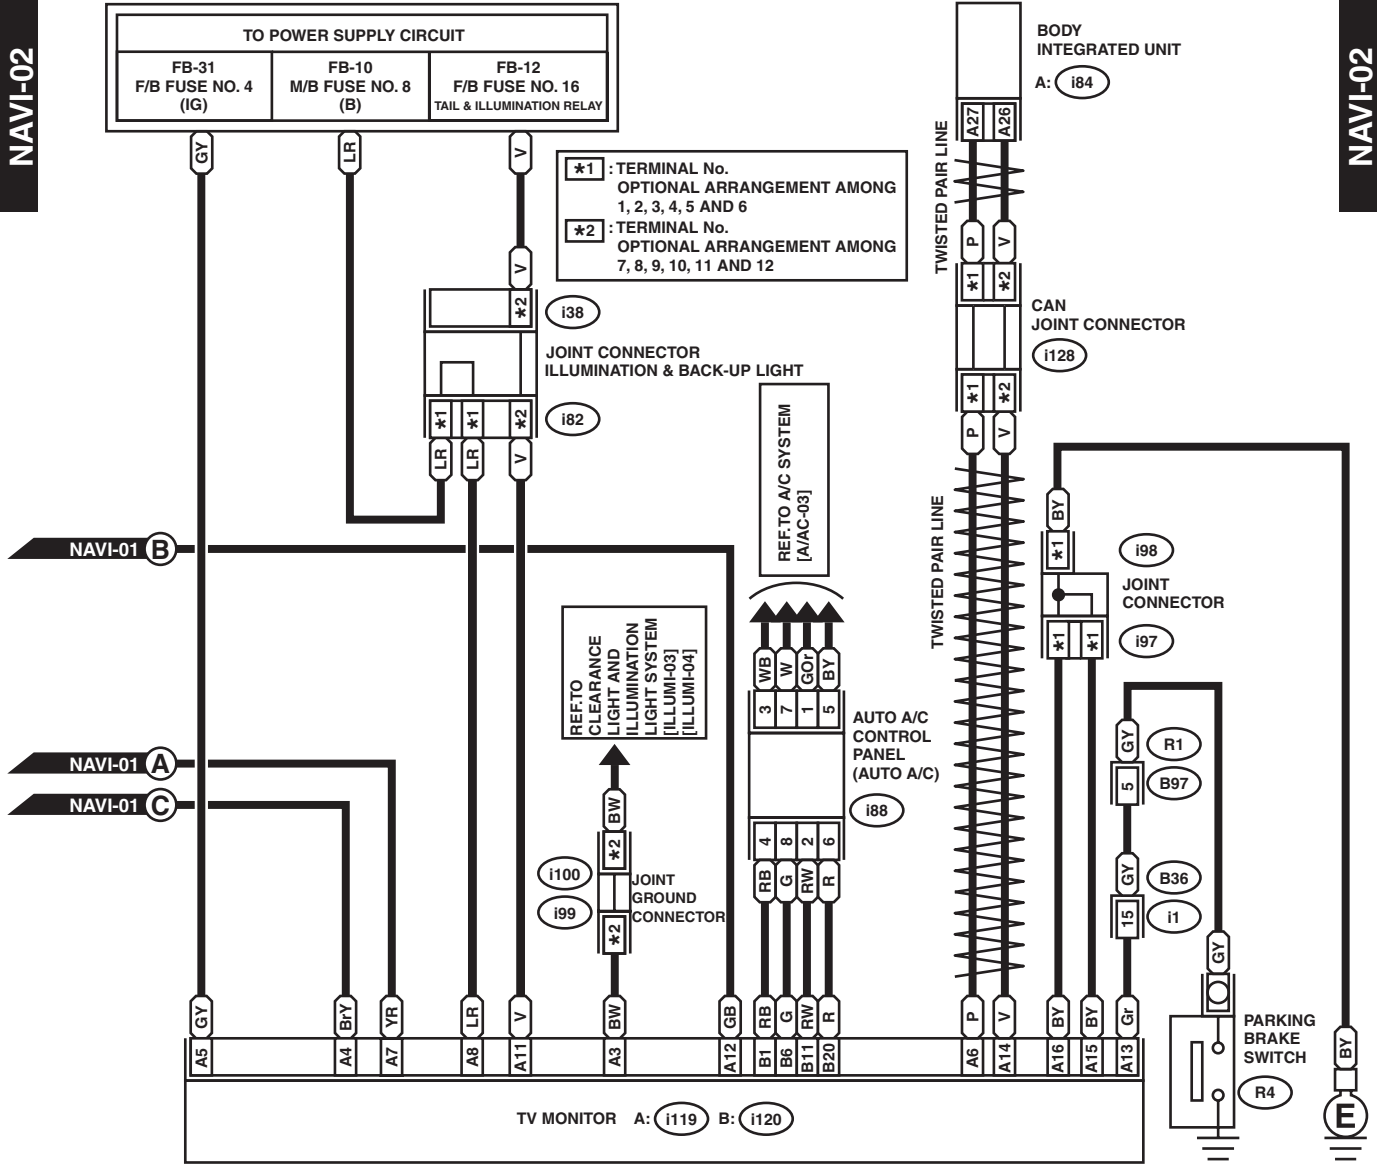

Navigation System

WIRING SYSTEM

33. Navigation System

A: WIRING DIAGRAM

WI-09808

Navigation System

WIRING SYSTEM

WI-11961