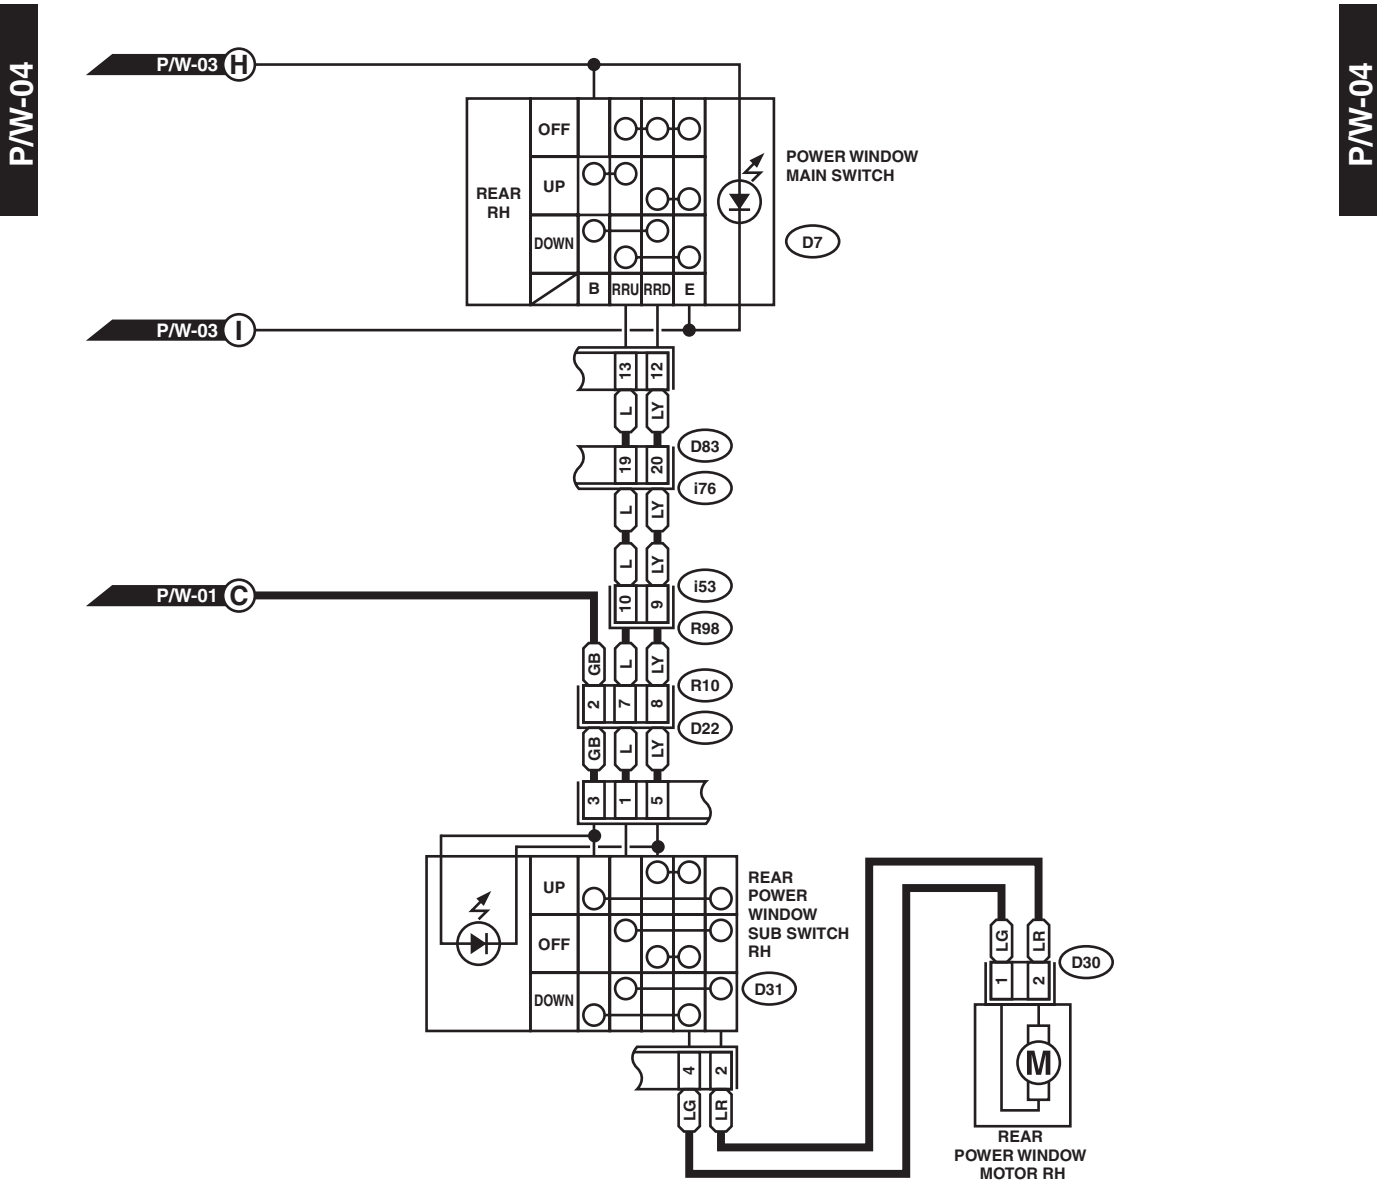

Power Window System

WIRING SYSTEM

36. Power Window System

A: WIRING DIAGRAM

WI-09812

Power Window System

WIRING SYSTEM

D13 (GRAY)

D17

D7

D83

D84

WI-09813

Power Window System

WIRING SYSTEM

WI-09814

Power Window System

WIRING SYSTEM

D30 (GREEN)

1
2

D31

1	2	3	4	5
---	---	---	---	---

R10

1	2	3		
4	5	6	7	8

D7

1	2	3	4	5	6		
7	8	9	10	11	12	13	14

I53

1	2	3	4	5	6	7	8		
9	10	11	12	13	14	15	16	17	18

D83

1	2	3	4		
5	6	7	8	9	
10	11	12	13	14	15
16	17	18	19		
20	21	22	23	24	25

WI-09815