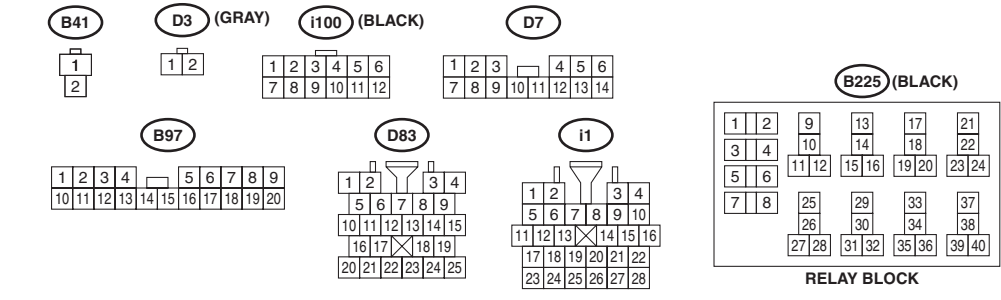

Power Window System

WIRING SYSTEM

36. Power Window System

A: WIRING DIAGRAM

WI-09812

Power Window System

WIRING SYSTEM

D13 (GRAY)