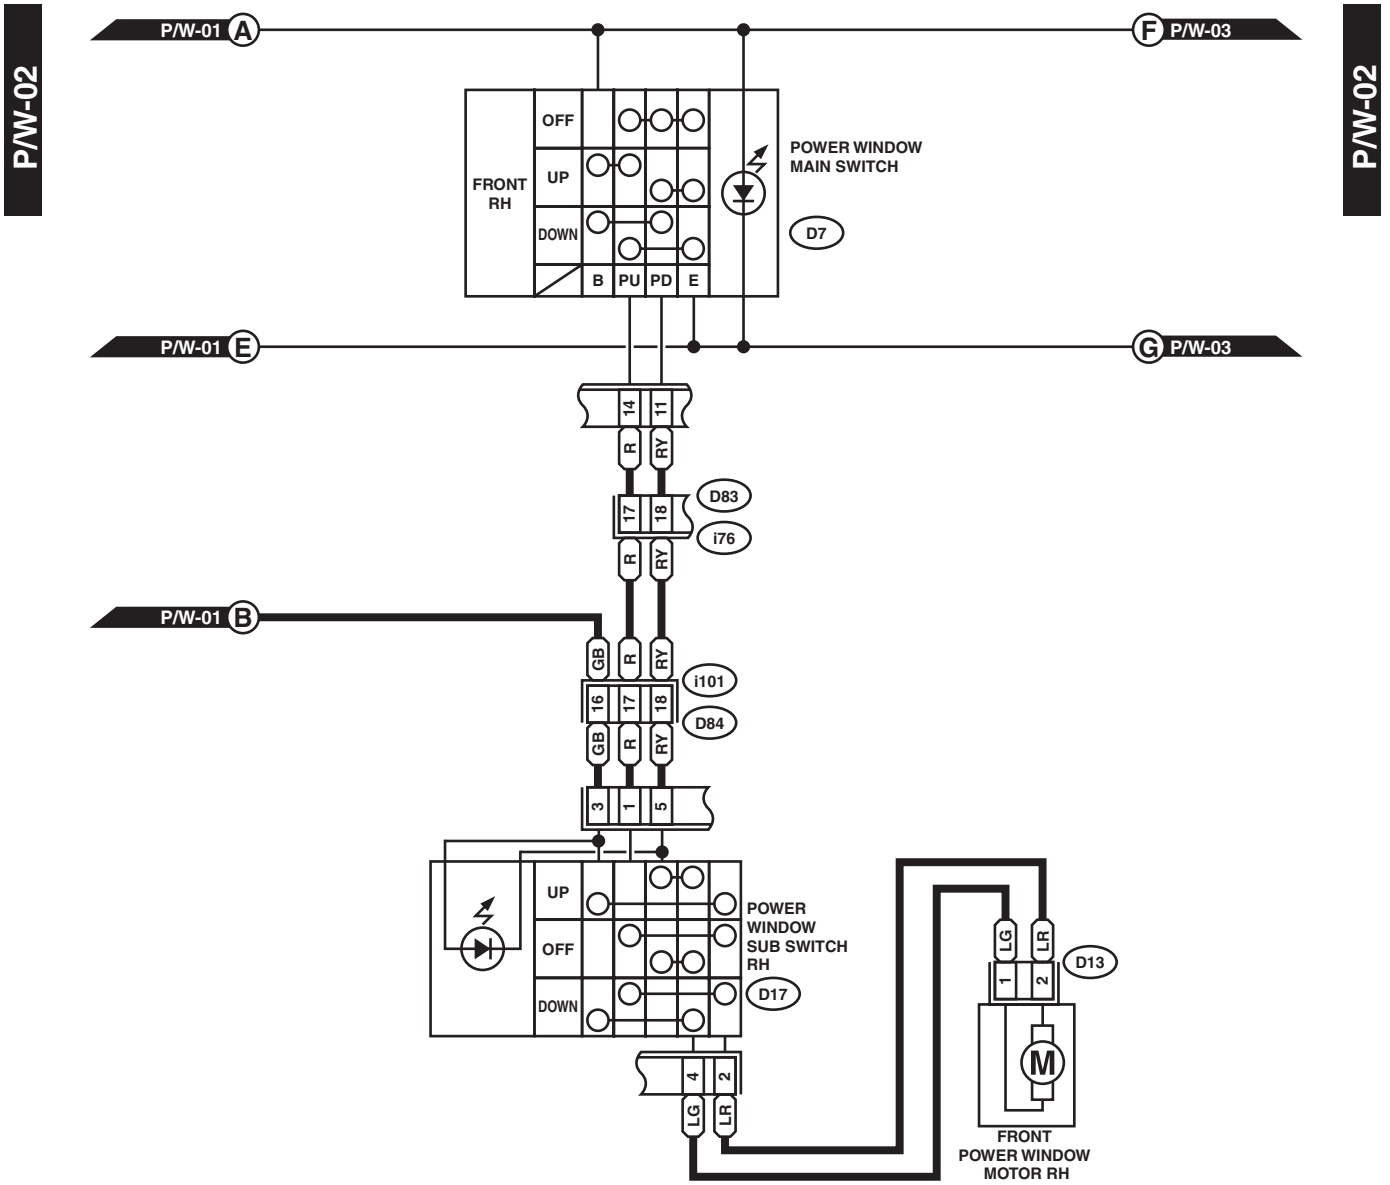

Power Window System

WIRING SYSTEM

36. Power Window System

A: WIRING DIAGRAM

WI-09812

Power Window System

WIRING SYSTEM

D13 (GRAY)

D17

D7

D83

D84

WI-09813

Power Window System

WIRING SYSTEM

WI-09814

Power Window System

WIRING SYSTEM

D30 (GREEN)

1
2

D31

1	2	3	4	5
---	---	---	---	---

R10

1	2	3		
4	5	6	7	8

D7

1	2	3	4	5	6		
7	8	9	10	11	12	13	14

I53

1	2	3	4	5	6	7	8		
9	10	11	12	13	14	15	16	17	18

D83

1	2	3	4		
5	6	7	8	9	
10	11	12	13	14	15
16	17	18	19		
20	21	22	23	24	25

WI-09815