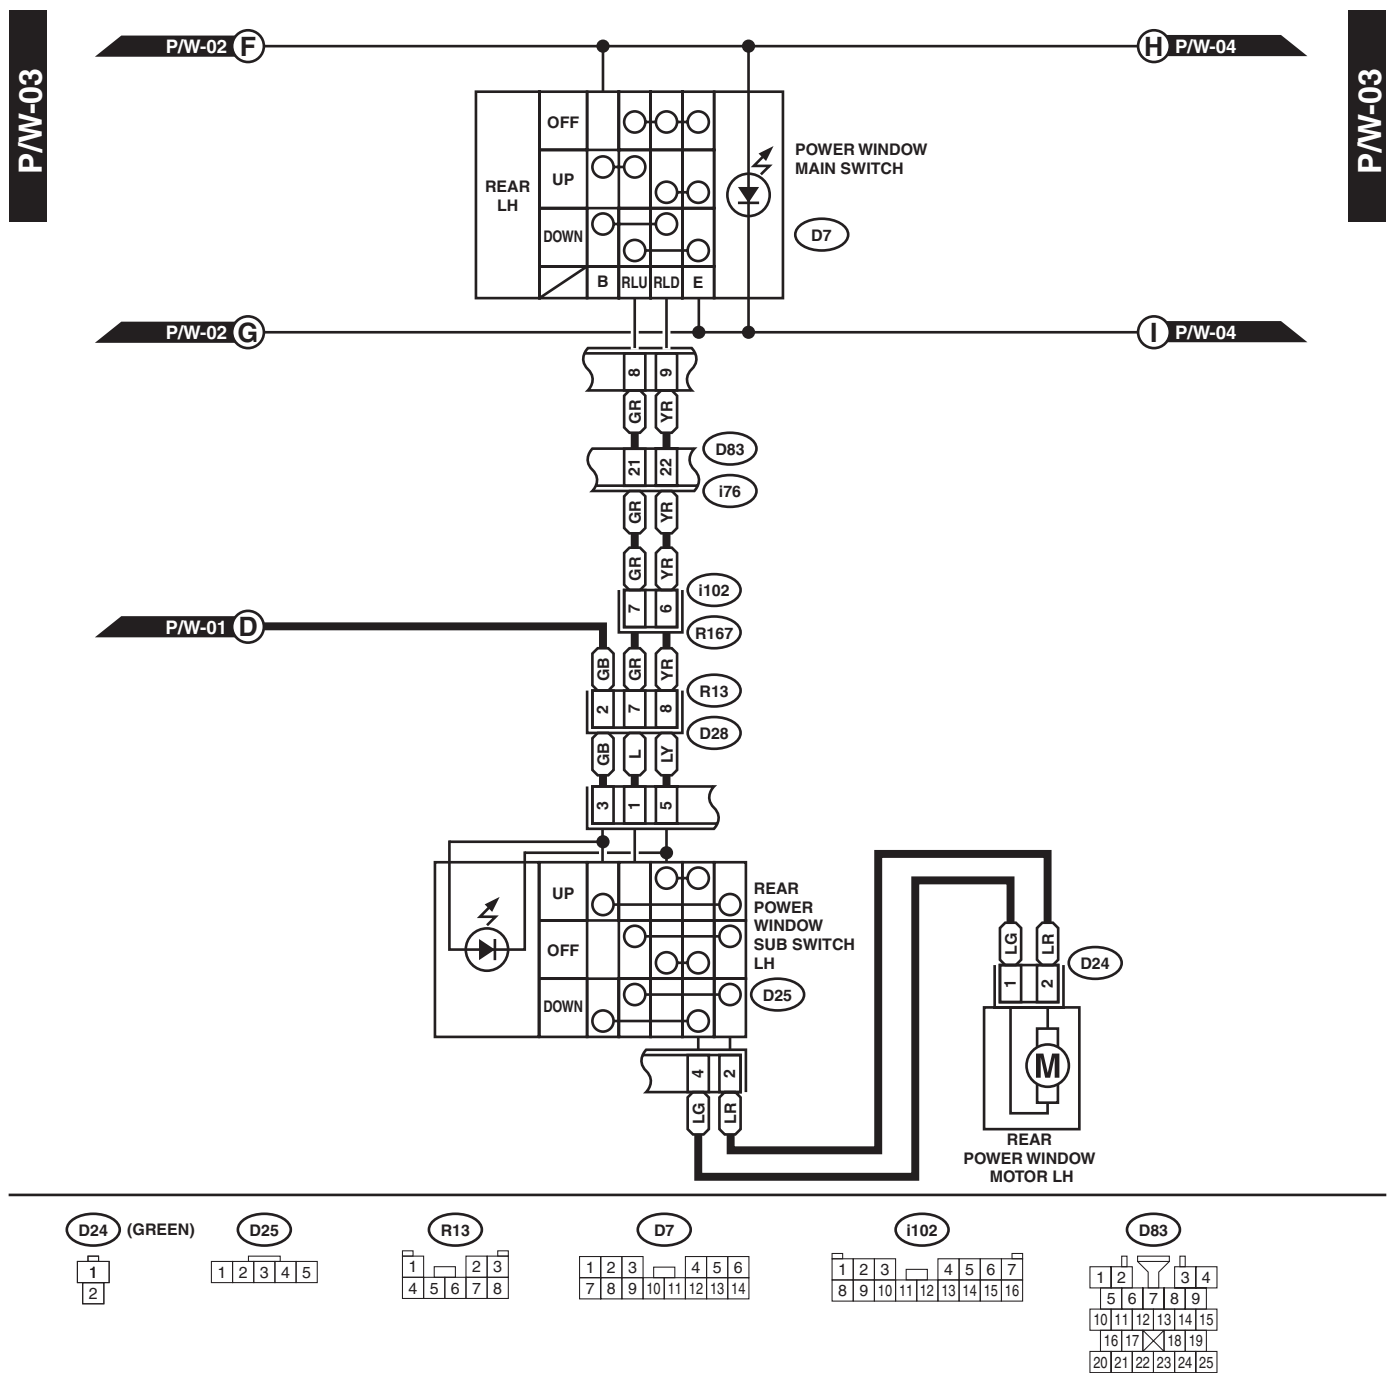

Power Window System

WIRING SYSTEM

36. Power Window System

A: WIRING DIAGRAM

WI-09812

Power Window System

WIRING SYSTEM

D13 (GRAY)

D17

D7

D83

D84

WI-09813

Power Window System

WIRING SYSTEM

WI-09814

Power Window System

WIRING SYSTEM

D30 (GREEN)

1
2

D31

1	2	3	4	5
---	---	---	---	---

R10

1	2	3		
4	5	6	7	8

D7

1	2	3	4	5	6		
7	8	9	10	11	12	13	14

I53

1	2	3	4	5	6	7	8		
9	10	11	12	13	14	15	16	17	18

D83

1	2	3	4		
5	6	7	8	9	
10	11	12	13	14	15
16	17	18	19		
20	21	22	23	24	25

WI-09815