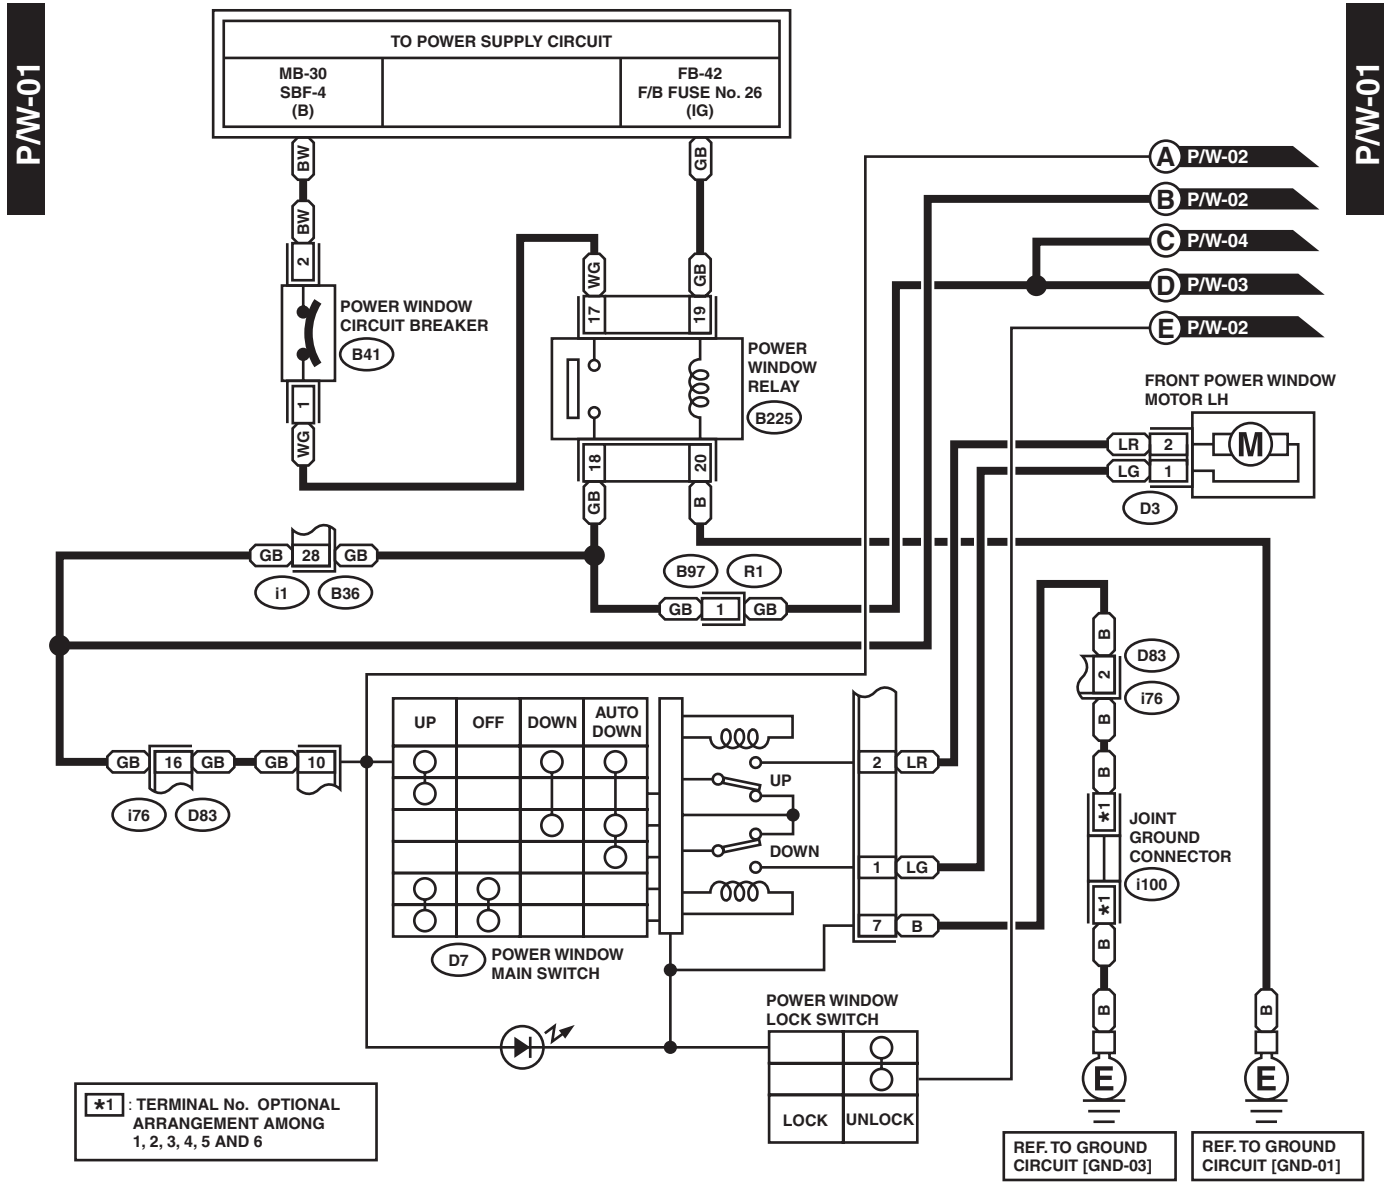

Power Window System

WIRING SYSTEM

36. Power Window System

A: WIRING DIAGRAM

WI-09812

Power Window System

WIRING SYSTEM

D13 (GRAY)

D17

D7

D83

D84

WI-09813

Power Window System

WIRING SYSTEM

WI-09814

Power Window System

WIRING SYSTEM

D30 (GREEN)

1
2

D31

1	2	3	4	5
---	---	---	---	---

R10

1	2	3		
4	5	6	7	8

D7

1	2	3	4	5	6		
7	8	9	10	11	12	13	14

I53

1	2	3	4	5	6	7	8		
9	10	11	12	13	14	15	16	17	18

D83

1	2	3	4		
5	6	7	8	9	
10	11	12	13	14	15
16	17	18	19		
20	21	22	23	24	25

WI-09815