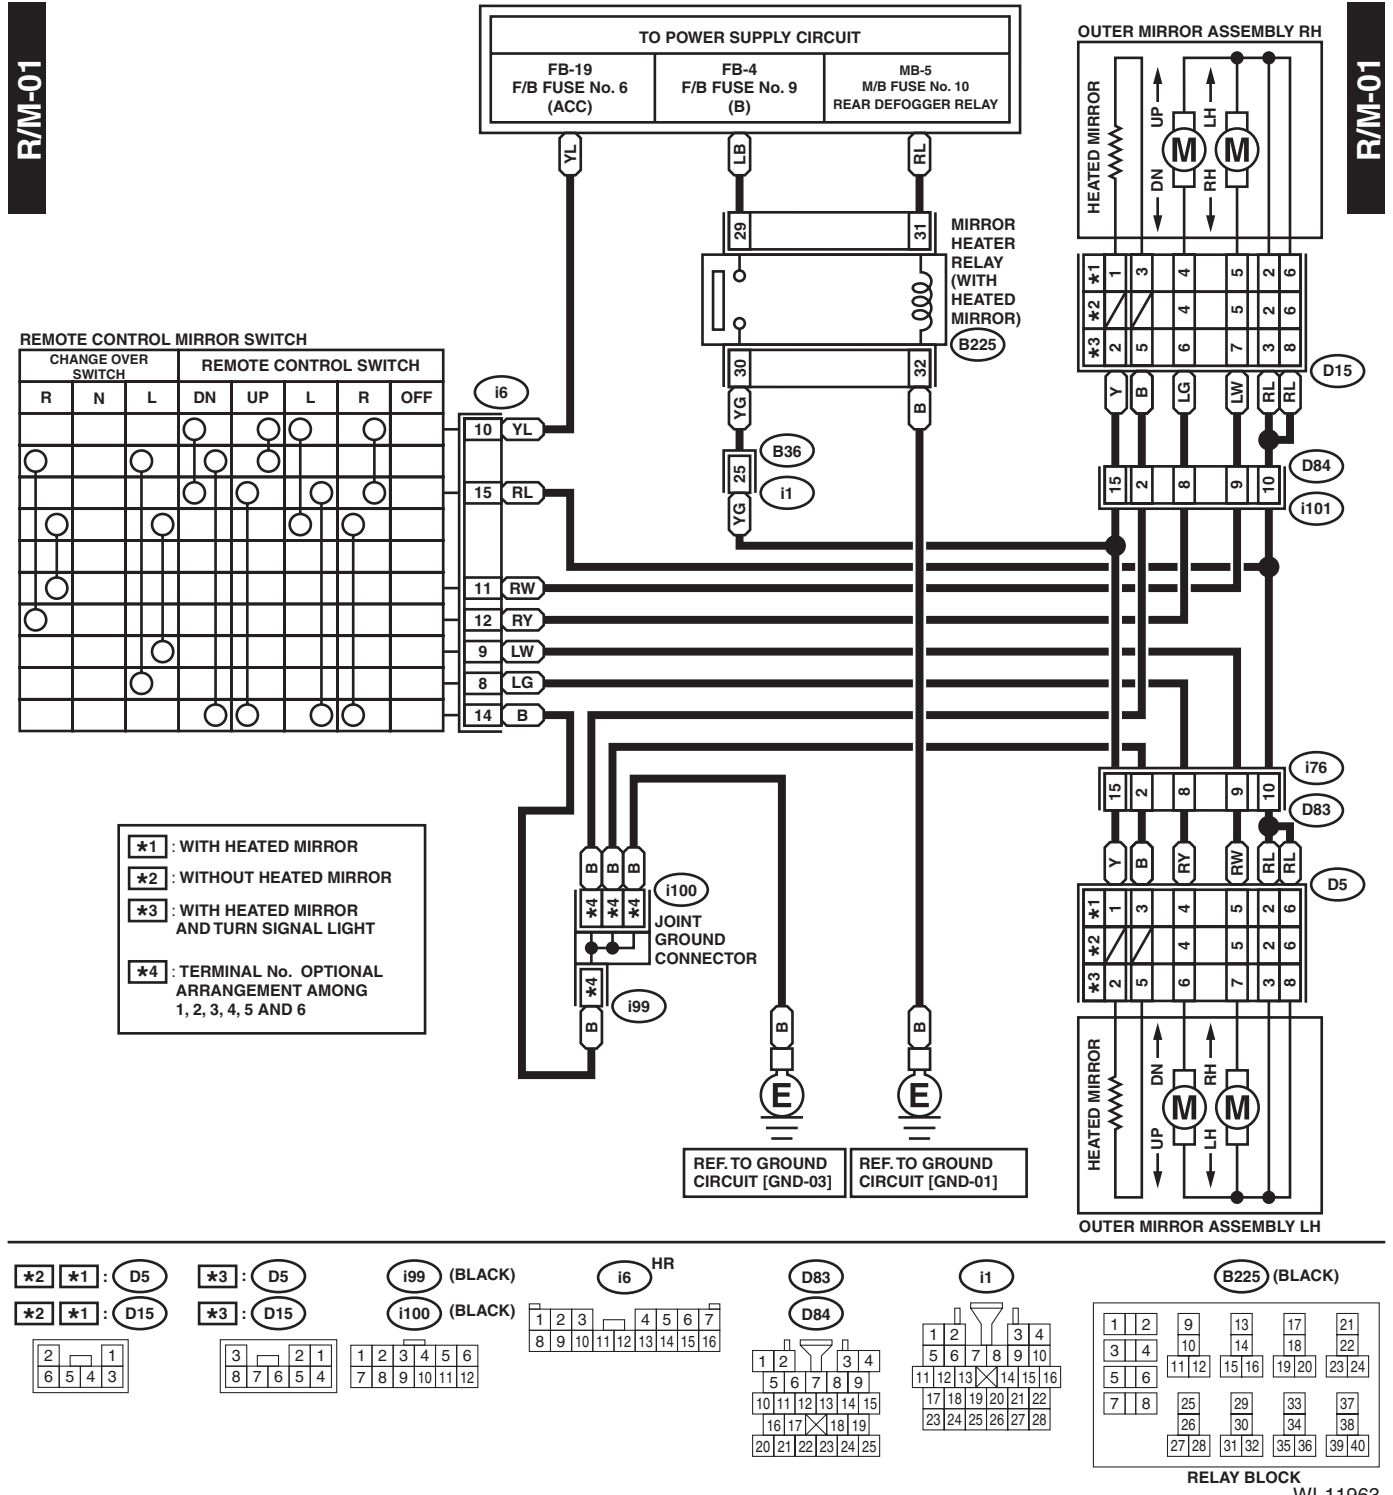

Remote Control Mirror System

WIRING SYSTEM

37. Remote Control Mirror System

A: WIRING DIAGRAM

- *1 : WITH HEATED MIRROR
- *2 : WITHOUT HEATED MIRROR
- *3 : WITH HEATED MIRROR AND TURN SIGNAL LIGHT
- *4 : TERMINAL No. OPTIONAL ARRANGEMENT AMONG 1, 2, 3, 4, 5 AND 6