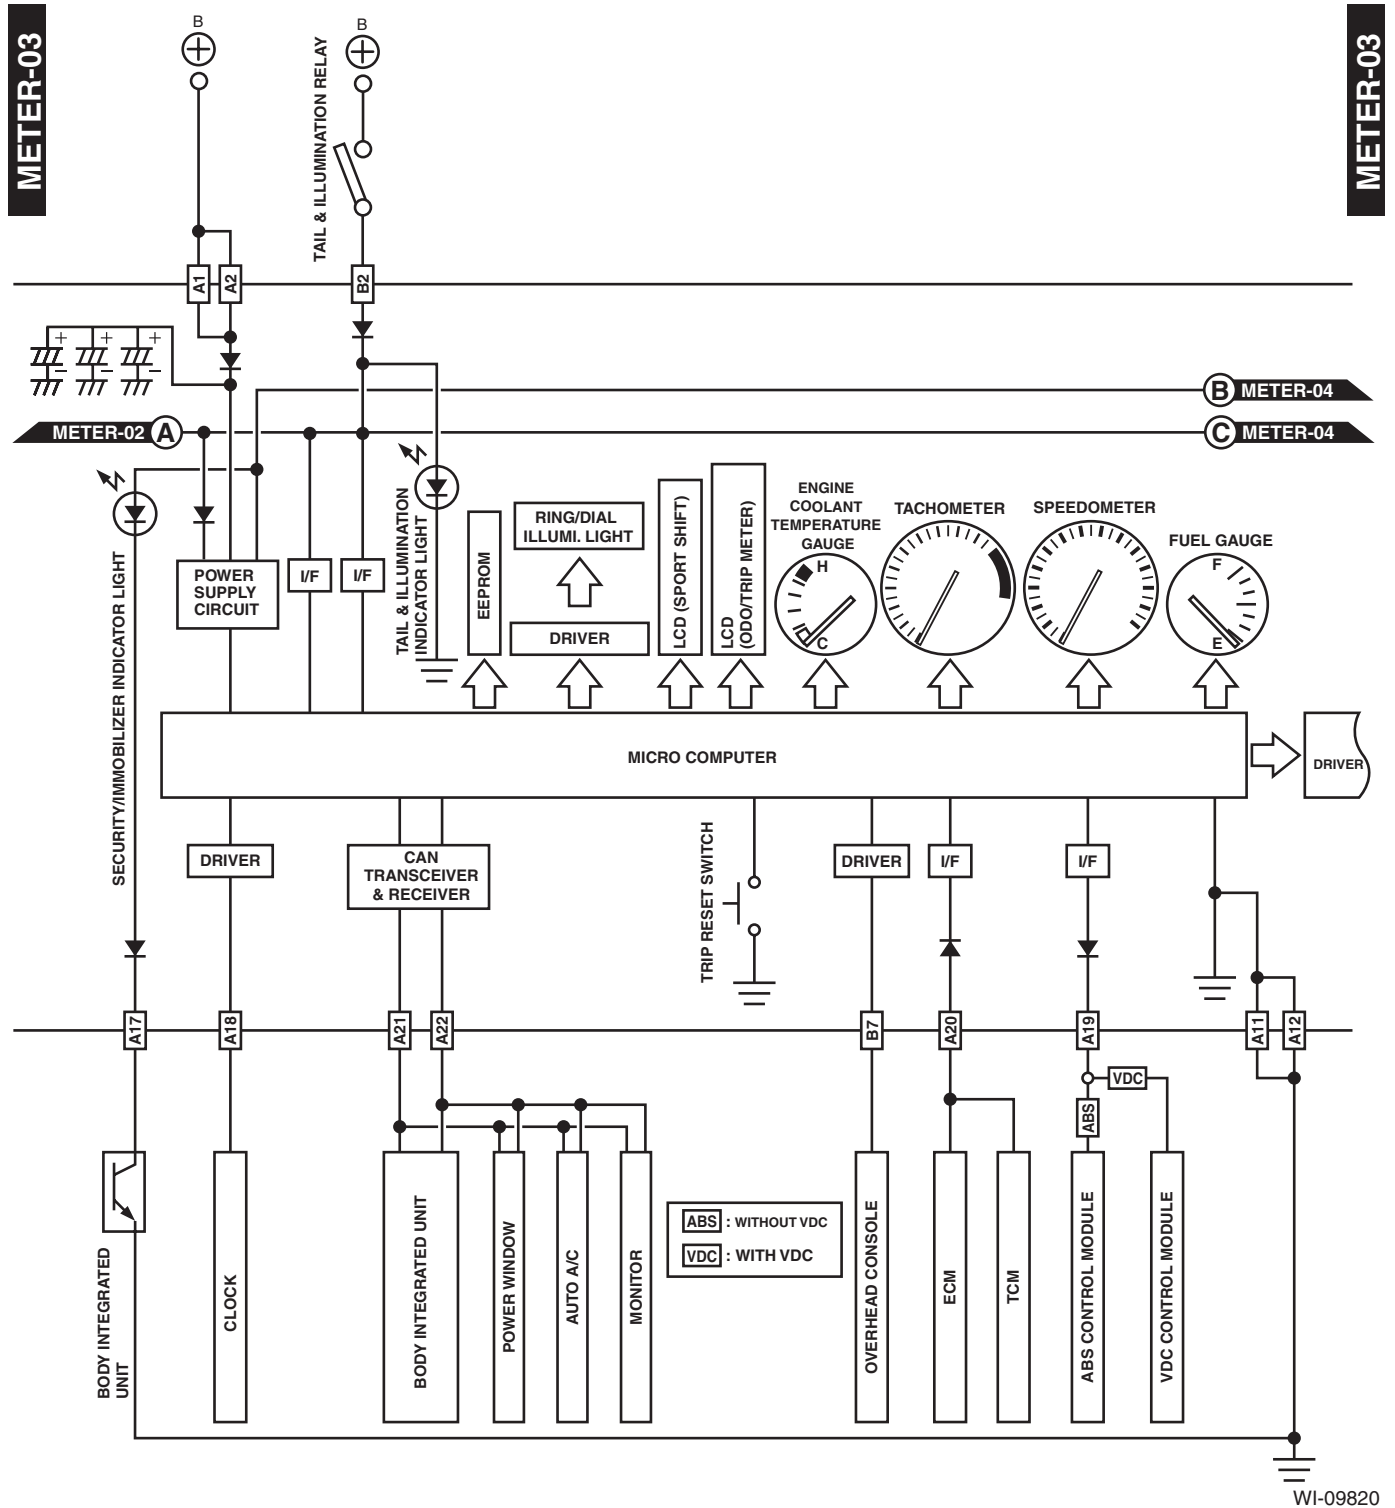

Combination Meter System

WIRING SYSTEM

39. Combination Meter System

A: WIRING DIAGRAM

METER-01

METER-01

WI-09818

Combination Meter System

WIRING SYSTEM

METER-02

METER-02

WI-09819

Combination Meter System

WIRING SYSTEM

Combination Meter System

WIRING SYSTEM

METER-04

METER-04

WI-09821