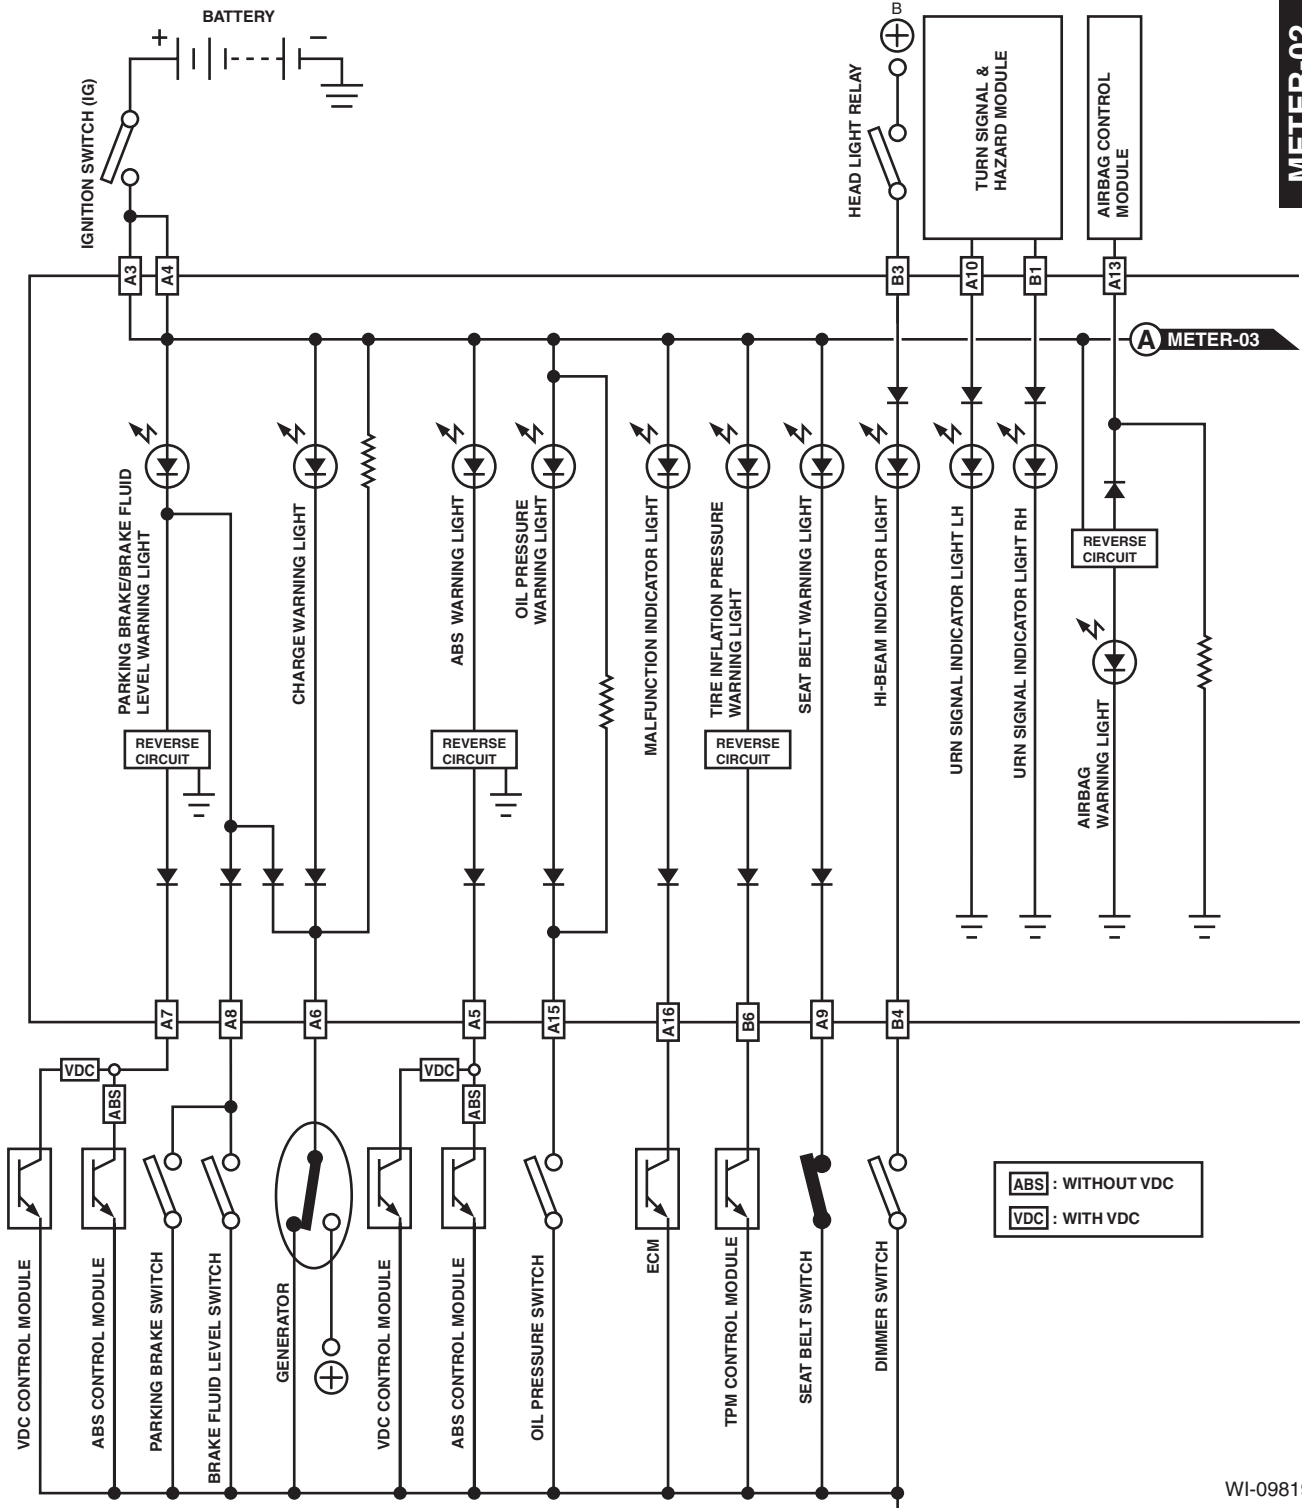

Combination Meter System

WIRING SYSTEM

39. Combination Meter System

A: WIRING DIAGRAM

METER-01

METER-01

WI-09818

Combination Meter System

WIRING SYSTEM

METER-02

METER-02

WI-09819

Combination Meter System

WIRING SYSTEM

Combination Meter System

WIRING SYSTEM

METER-04

METER-04

WI-09821