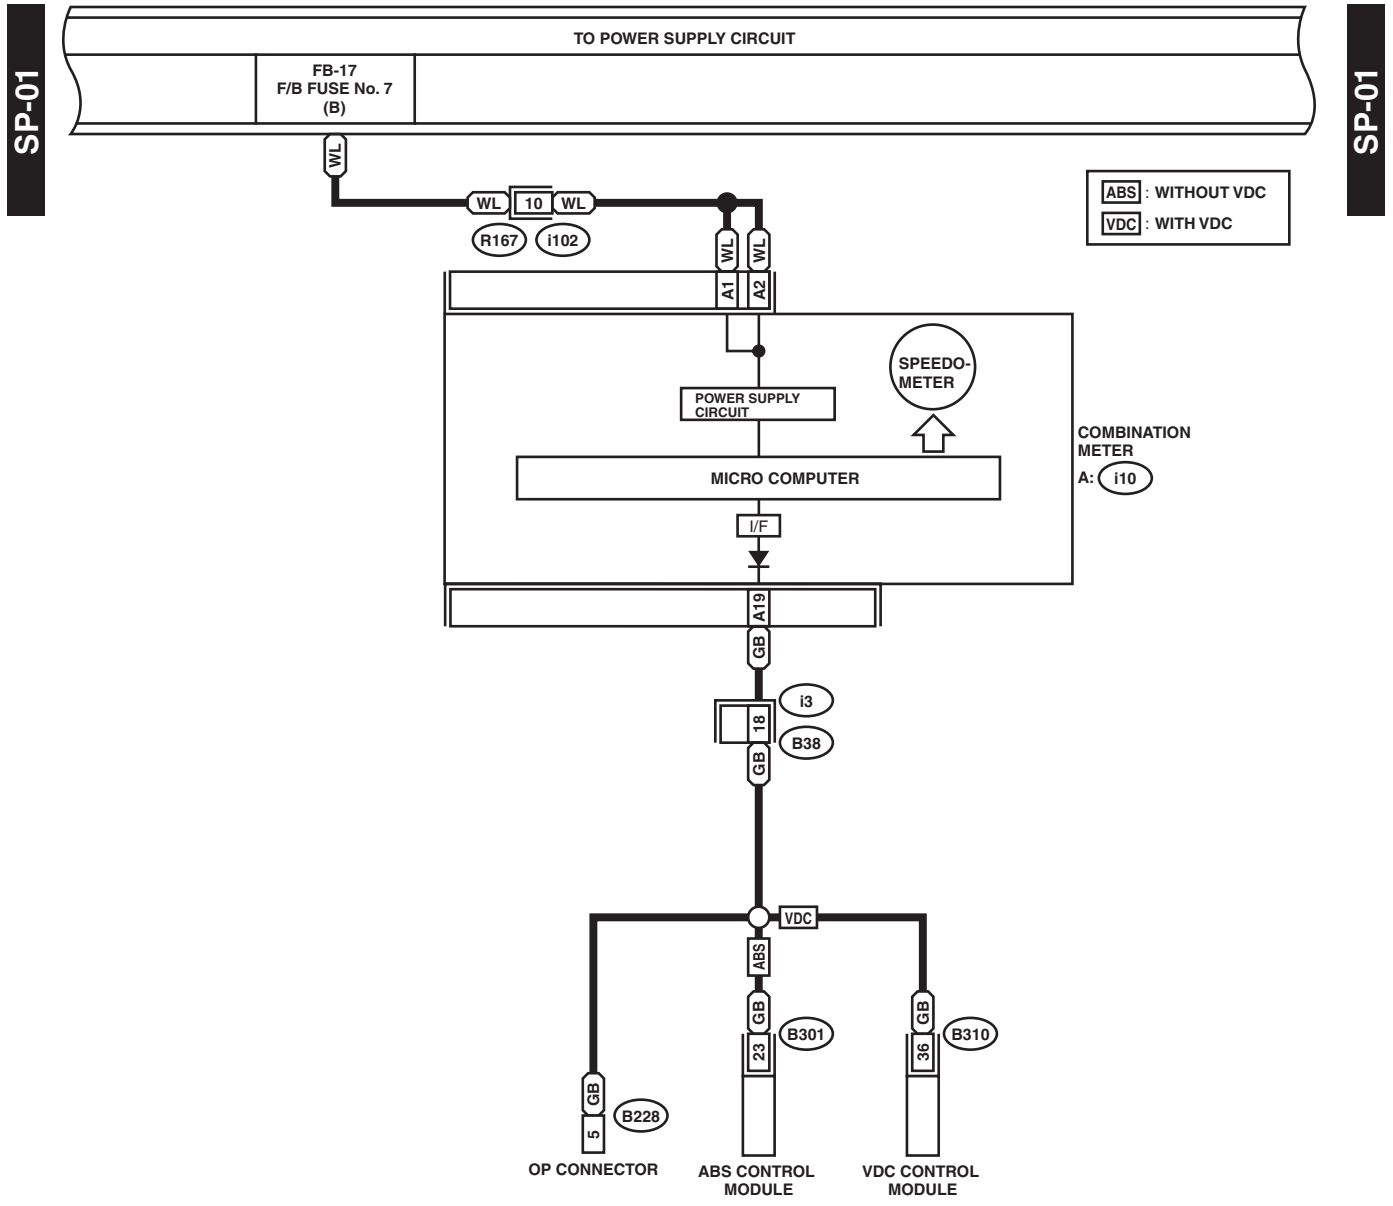

Speedmeter System

WIRING SYSTEM

40.Speedmeter System

A: WIRING DIAGRAM

WI-10202