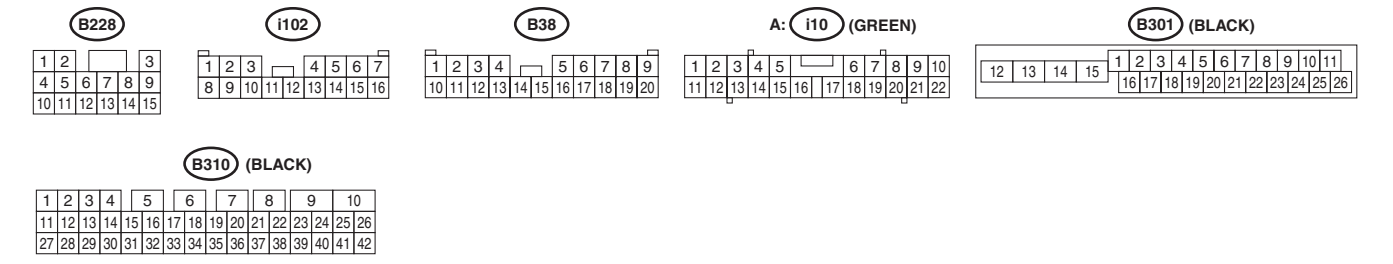

Speedmeter System

WIRING SYSTEM

40.Speedmeter System

A: WIRING DIAGRAM

WI-10202