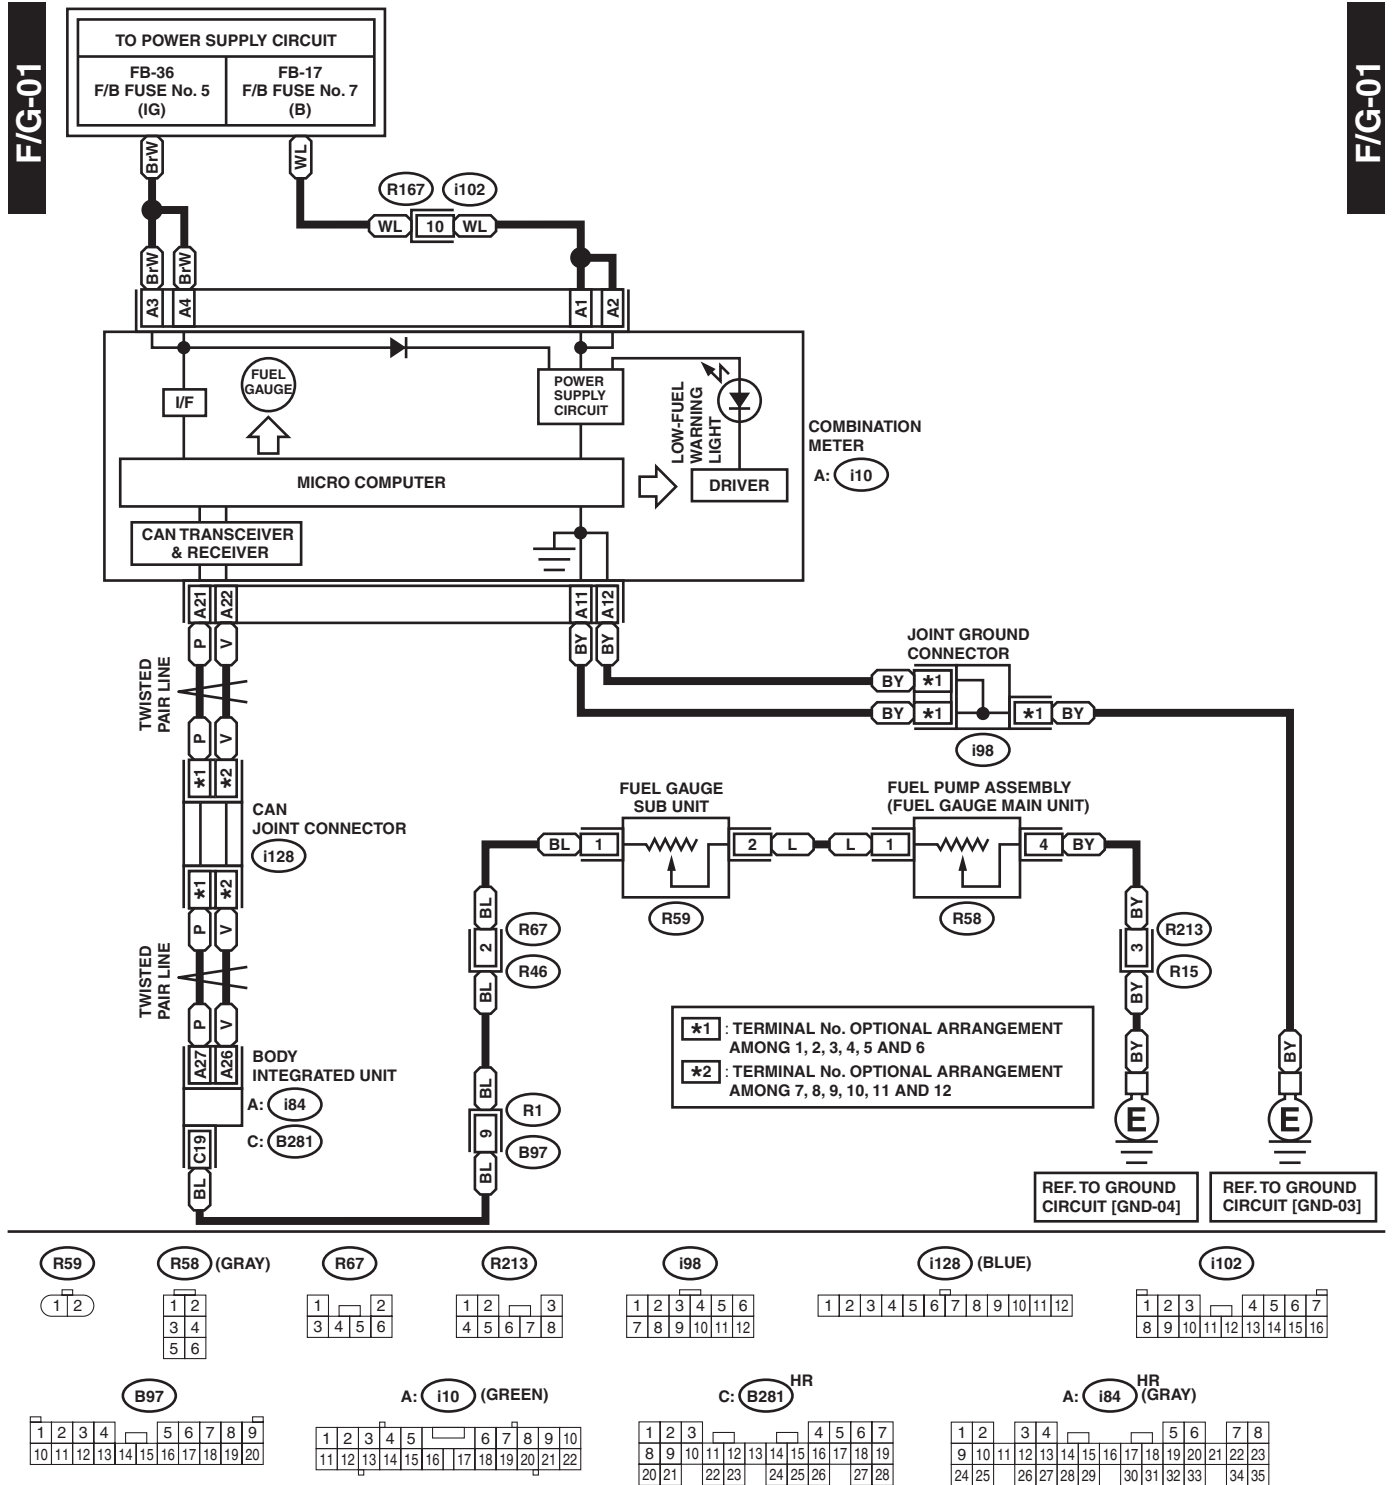

# Fuel Gauge System

WIRING SYSTEM

## 42. Fuel Gauge System

### A: WIRING DIAGRAM

WI-11966