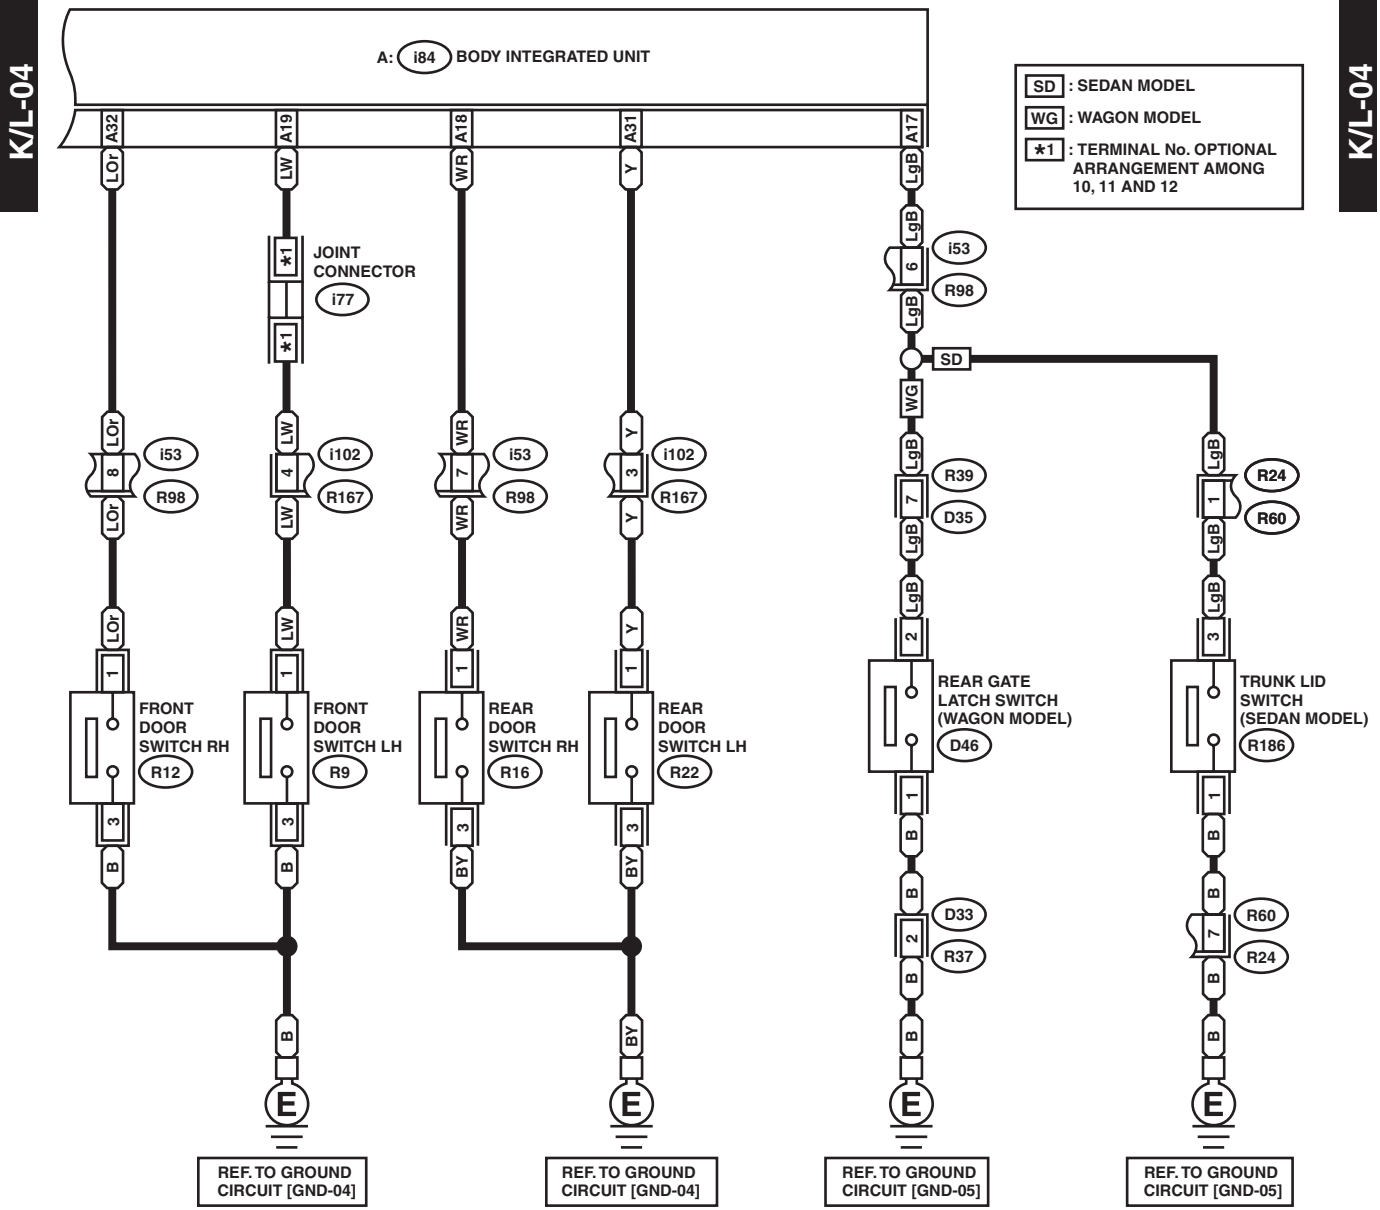

Keyless Entry System

WIRING SYSTEM

K/L-04

K/L-04

WI-11975