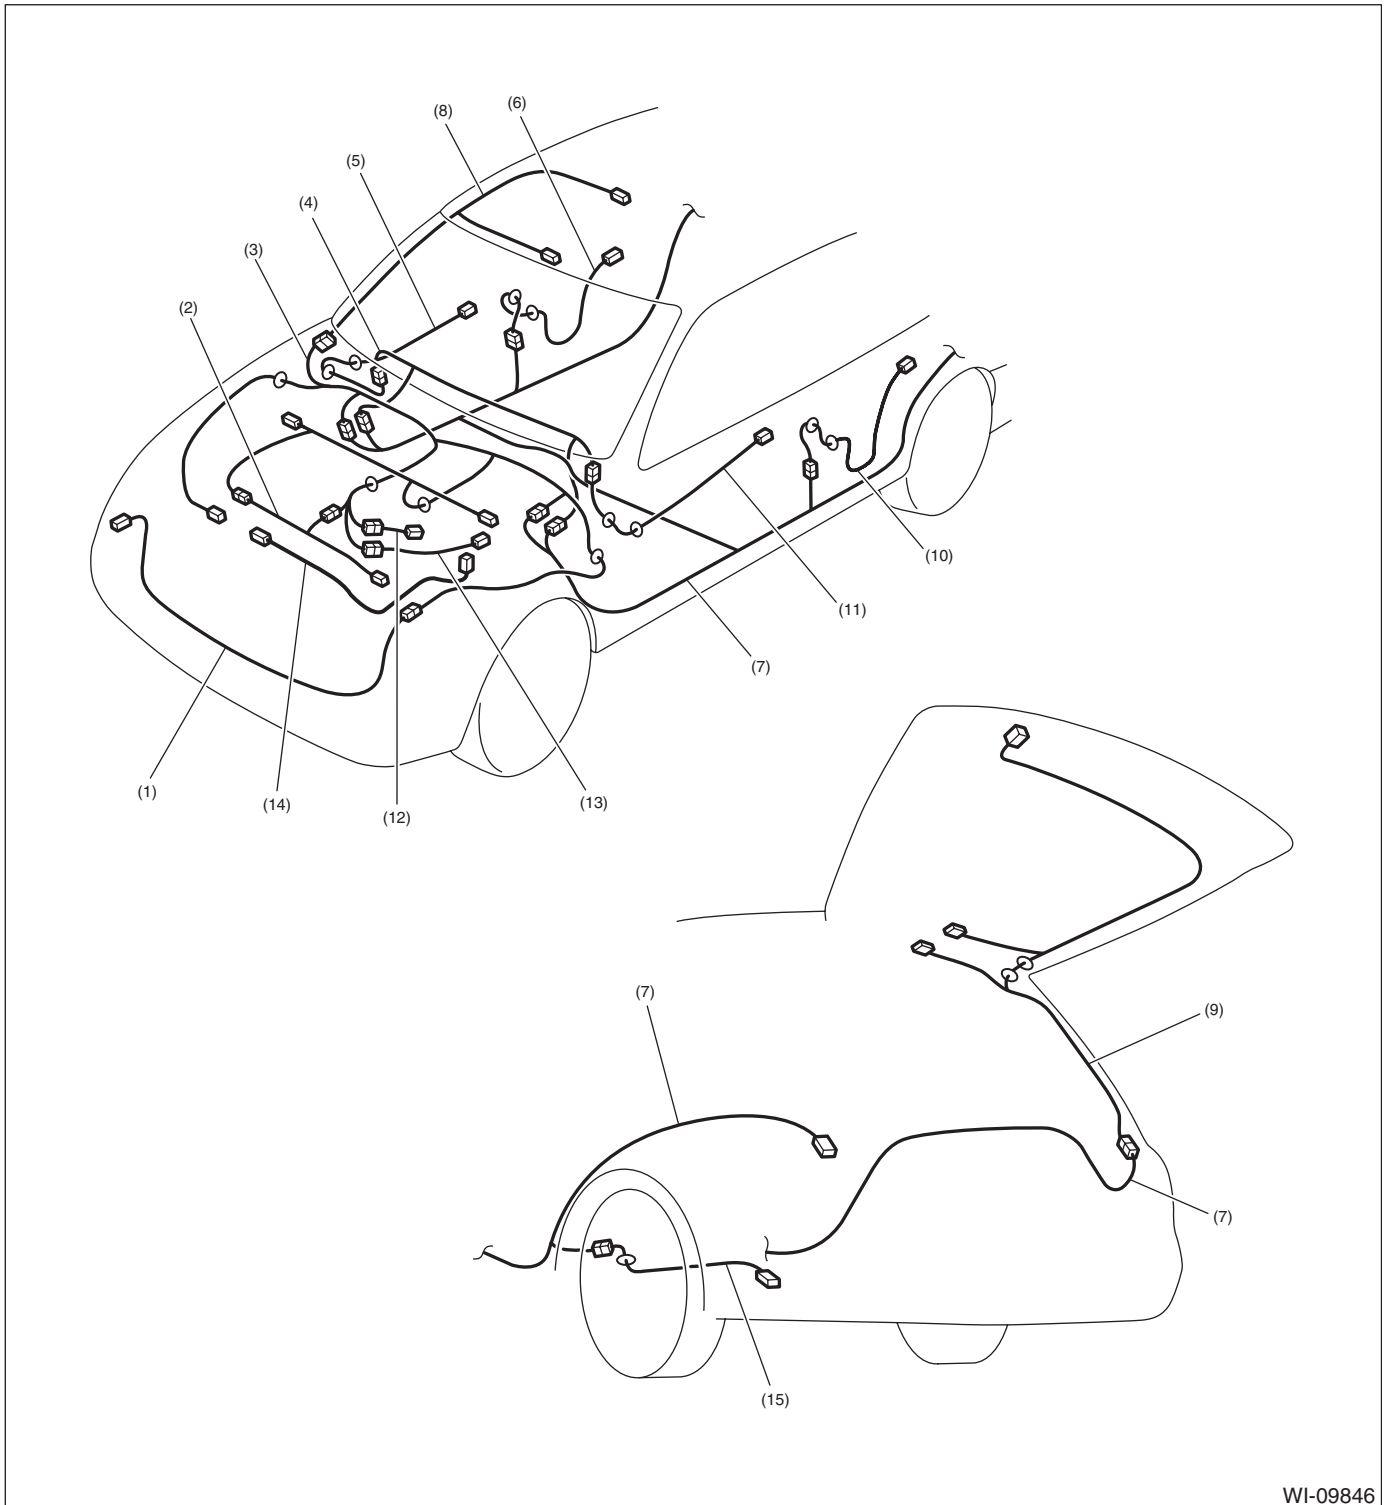

Harness Components Location

WIRING SYSTEM

52. Harness Components Location

A: LOCATION

1. SEDAN MODEL

WI-09845

- | | | |
|-------------------------------------|-------------------------|------------------------------|
| (1) Front wiring harness | (6) Rear door cord RH | (11) Front door cord LH |
| (2) Engine wiring harness | (7) Rear wiring harness | (12) Transmission cord |
| (3) Bulkhead wiring harness | (8) Roof cord | (13) Rear oxygen sensor cord |
| (4) Instrument panel wiring harness | (9) Trunk lid cord | (14) Generator cord |
| (5) Front door cord RH | (10) Rear door cord LH | (15) Fuel cord |

2. WAGON MODEL

WI-09846

- | | | |
|-------------------------------------|-------------------------|------------------------------|
| (1) Front wiring harness | (6) Rear door cord RH | (11) Front door cord LH |
| (2) Engine wiring harness | (7) Rear wiring harness | (12) Transmission cord |
| (3) Bulkhead wiring harness | (8) Roof cord | (13) Rear oxygen sensor cord |
| (4) Instrument panel wiring harness | (9) Rear gate cord | (14) Generator cord |
| (5) Front door cord RH | (10) Rear door cord LH | (15) Fuel cord |