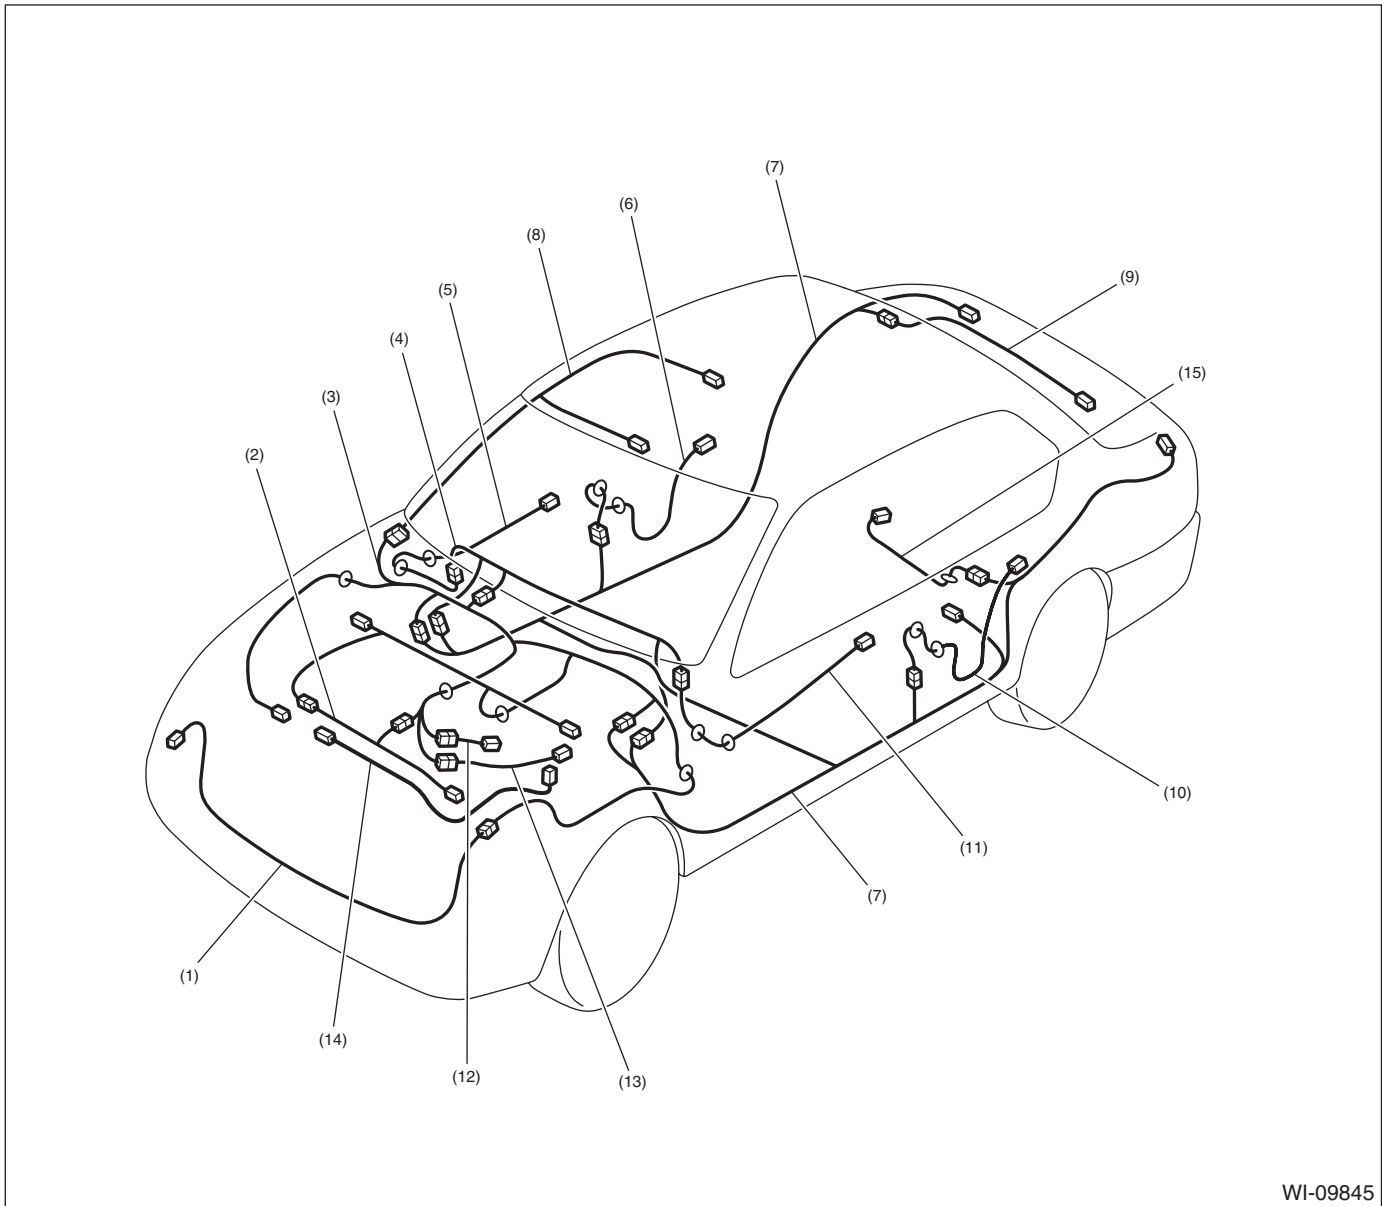

Harness Components Location

WIRING SYSTEM

52. Harness Components Location

A: LOCATION

1. SEDAN MODEL

WI-09845

- | | | |
|-------------------------------------|-------------------------|------------------------------|
| (1) Front wiring harness | (6) Rear door cord RH | (11) Front door cord LH |
| (2) Engine wiring harness | (7) Rear wiring harness | (12) Transmission cord |
| (3) Bulkhead wiring harness | (8) Roof cord | (13) Rear oxygen sensor cord |
| (4) Instrument panel wiring harness | (9) Trunk lid cord | (14) Generator cord |
| (5) Front door cord RH | (10) Rear door cord LH | (15) Fuel cord |

2. WAGON MODEL

WI-09846

- | | | |
|-------------------------------------|-------------------------|------------------------------|
| (1) Front wiring harness | (6) Rear door cord RH | (11) Front door cord LH |
| (2) Engine wiring harness | (7) Rear wiring harness | (12) Transmission cord |
| (3) Bulkhead wiring harness | (8) Roof cord | (13) Rear oxygen sensor cord |
| (4) Instrument panel wiring harness | (9) Rear gate cord | (14) Generator cord |
| (5) Front door cord RH | (10) Rear door cord LH | (15) Fuel cord |