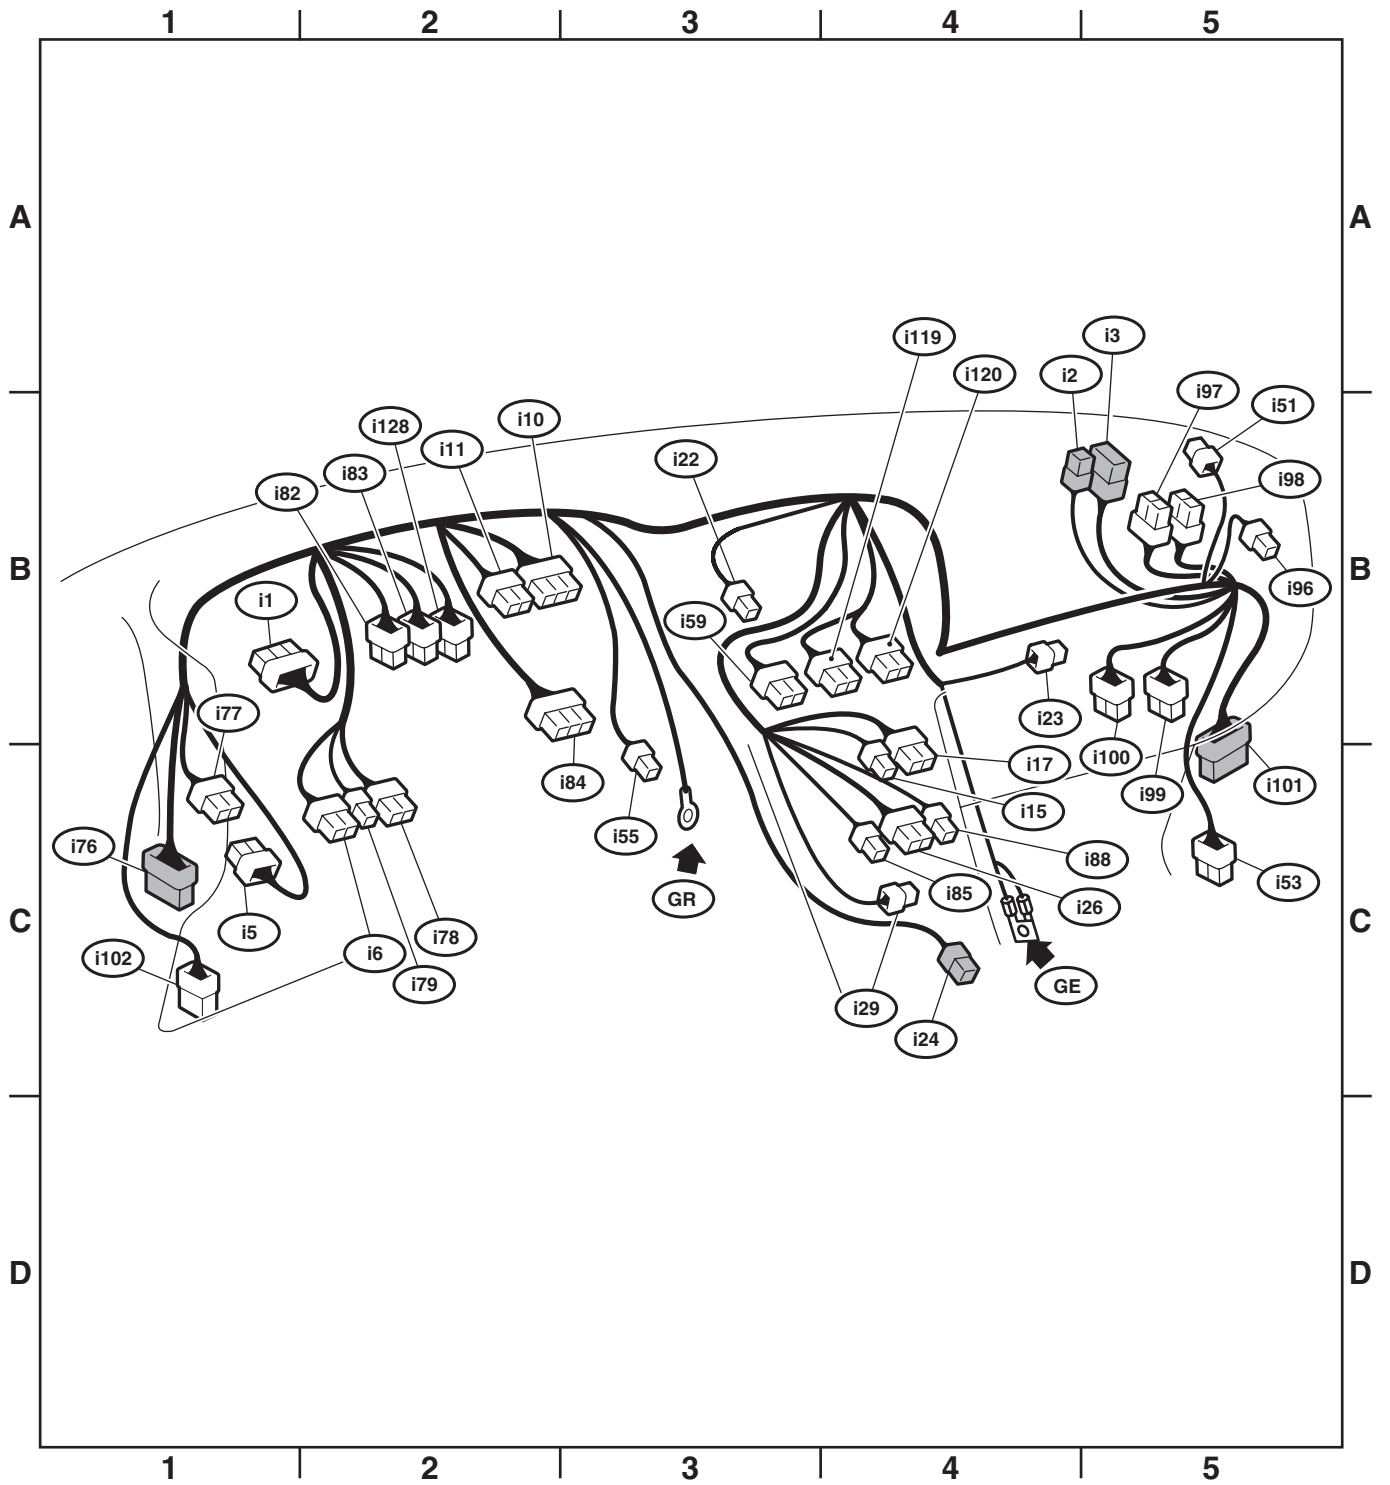

57. Instrument Panel Wiring Harness

A: LOCATION

Connector				Connecting to	
No.	Pole	Color	Area	No.	Description
i1	28	★	B-1	B36	Bulkhead wiring harness
i2	8	★	B-4	B37	
i3	20	★	B-5	B38	
i5	20	★	C-1		Fuse & relay box (F/B)
i6	16	★	C-2		Mirror control switch
i10	22	Green	B-2		Combination meter
i11	14	Green	B-2		
i15	6	★	C-4		A/C control panel (Manual A/C)
i17	16	Black	C-4		
i22	4	★	B-3		Hazard switch
i23	2	★	B-4		Glove box illumination
i24	6	★	C-4		Front accessory power supply socket
i26	14	★	C-4		Audio
i29	1	Black	C-4		Audio bracket earth
i51	2	★	B-5		Sunload sensor
i53	18	★	C-5	R98	Rear wiring harness
i55	2	★	C-3		In-vehicle sensor
i59	10	★	B-3		Clock
i76	25	★	C-1	D83	Front door cord LH
i77	12	Black	B-1		Joint connector
i78	15	★	C-2		Push switch
i79	6	★	C-2		Illumination control module
i82	12	★	B-2		Joint connector (Illumination and backup)
i83	12	★	B-2		
i84	35	Gray	C-3		Body integrated unit
i85	8	★	C-4		Audio
i88	8	★	C-4		A/C control pane (Auto A/C)
i96	8	★	B-5		Keyless entry control module
i97	12	★	B-5		Joint ground connector
i98	12	★	B-5		
i99	12	Black	B-5		
i100	12	Black	B-5		
i101	25	★	C-5	D84	Front door cord RH
i102	16	★	C-1	R167	Rear wiring harness
i119	16	★	B-4		TV monitor
i120	20	★	B-4		
i128	12	Blue	B-2		CAN joint connector

★ : White or natural color

Instrument Panel Wiring Harness

WIRING SYSTEM

WI-09853