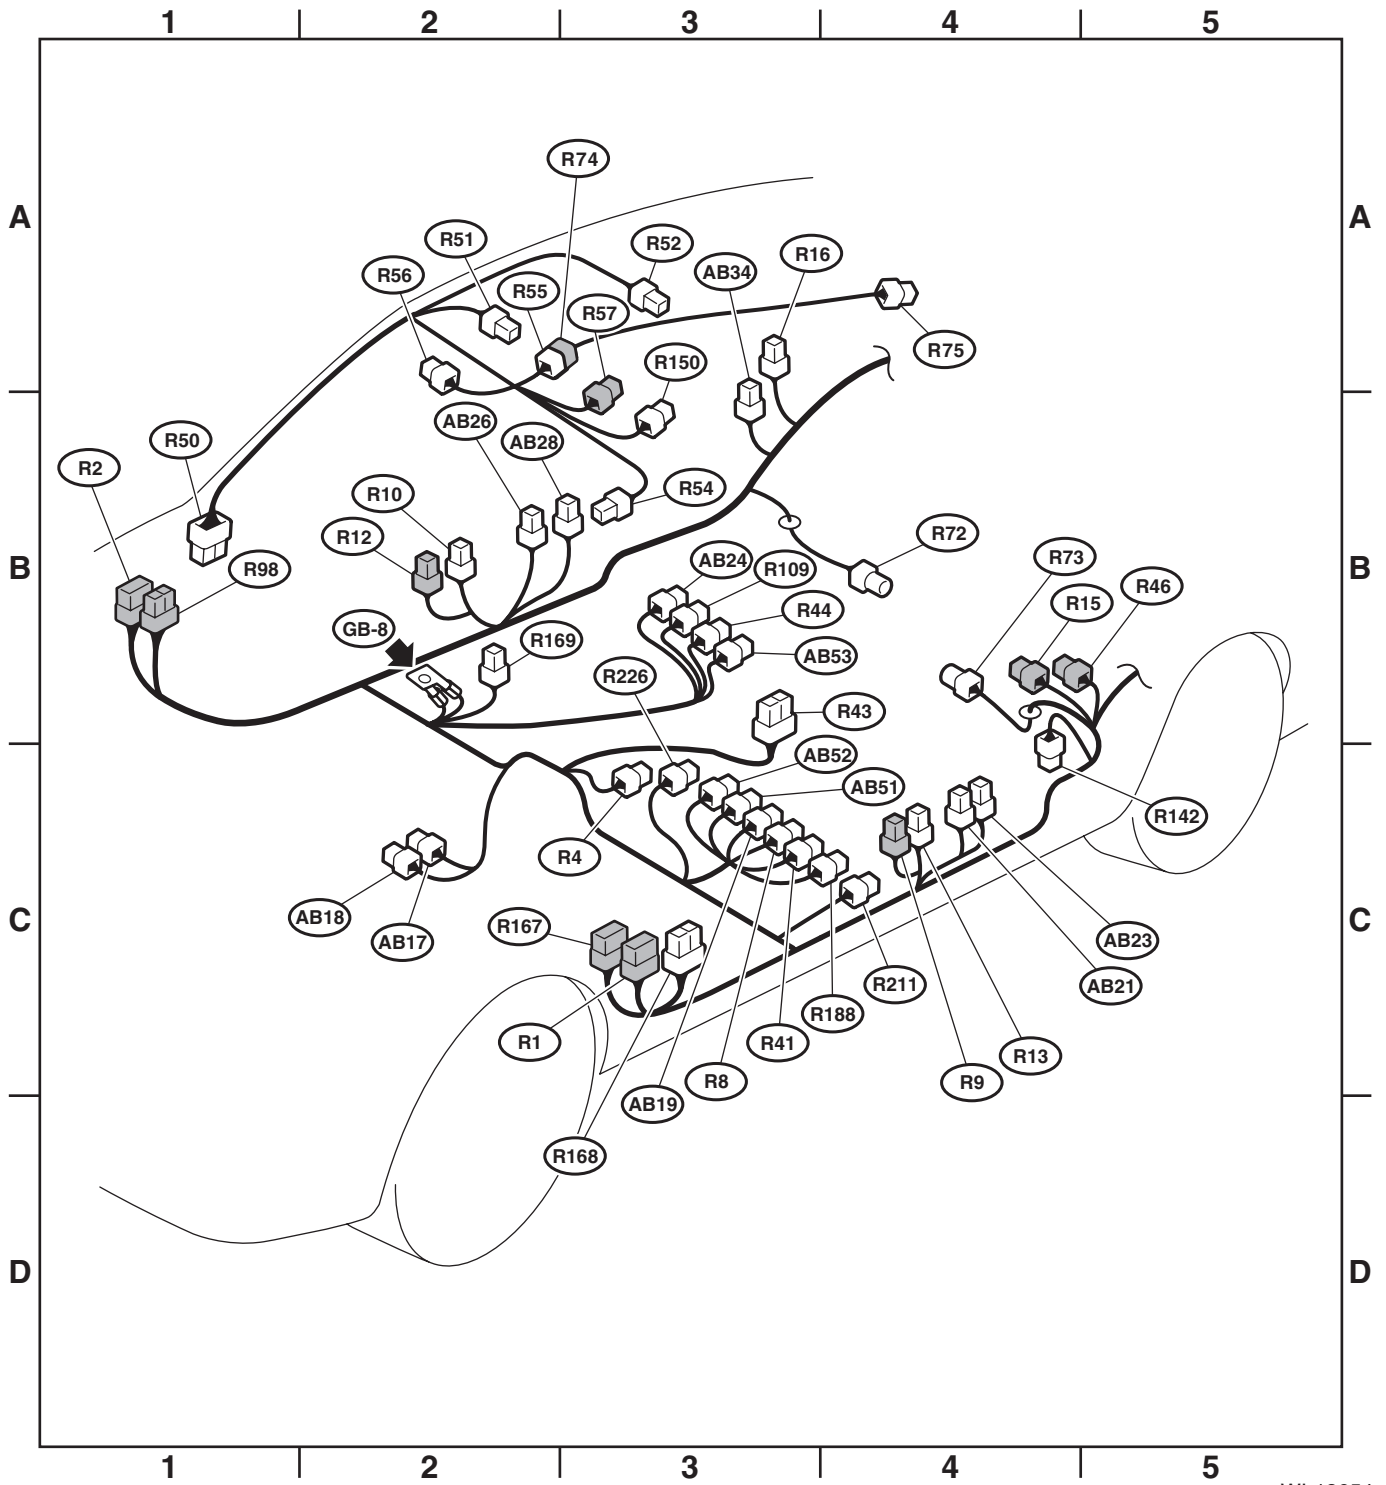

Rear Wiring Harness

WIRING SYSTEM

Connector				Connecting to	
No.	Pole	Color	Area	No.	Description
AB17	20	Yellow	C-2		Airbag control module RH
AB18	20	Yellow	C-2		Airbag control module LH
AB19	2	Yellow	C-3	AB20	Inflator (Side) LH
AB21	2	Black	C-4		Pretensioner LH
AB23	4	Yellow	C-4		Side airbag sensor LH
AB24	2	Yellow	B-3	AB25	Inflator (Side) RH
AB26	2	Black	B-2		Pretensioner RH
AB28	4	Yellow	B-3		Side airbag sensor RH
AB34	4	Yellow	B-3		Curtain airbag sensor RH
AB51	2	Yellow	C-3		Buckle switch
AB52	2	Yellow	C-3		Seat position

★ : White or natural color

Rear Wiring Harness

WIRING SYSTEM

WI-18654