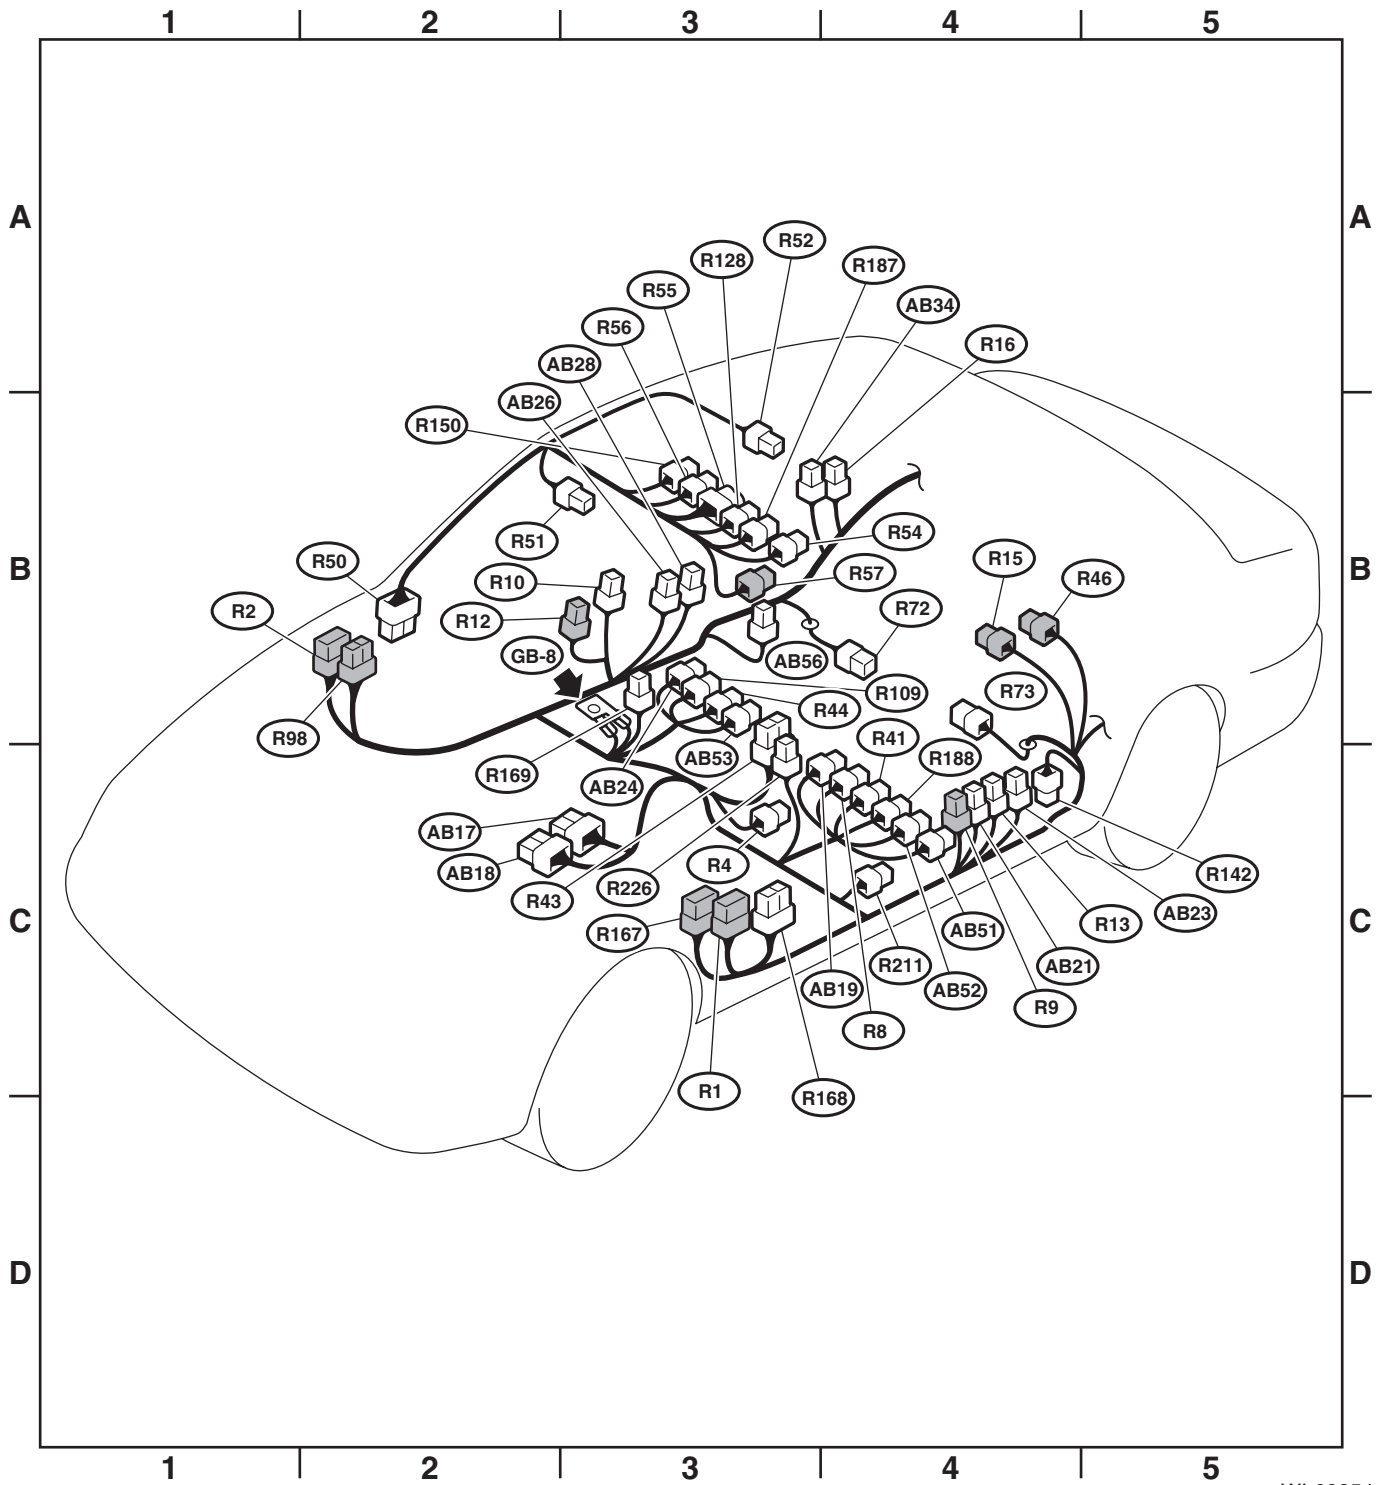

Rear Wiring Harness

WIRING SYSTEM

Connector				Connecting to	
No.	Pole	Color	Area	No.	Description
AB17	20	Yellow	C-2		Airbag control module RH
AB18	20	Yellow	C-2		Airbag control module LH
AB19	2	Yellow	C-4	AB20	Inflator (Side) LH
AB21	2	★	C-4		Pretensioner LH
AB23	4	Yellow	C-5		Side airbag sensor LH
AB24	2	Yellow	B-3	AB25	Inflator (Side) RH
AB26	2	Black	B-2		Pretensioner RH
AB28	4	Yellow	B-3		Side airbag sensor RH
AB34	4	Yellow	B-4		Curtain airbag sensor RH
AB51	2	Yellow	C-4		Buckle switch
AB52	2	Yellow	C-4		Seat position
AB53	6	Gray	C-3		Occupant detection control module
AB56	3	Brown	B-3		Belt tensioner sensor

★ : White or natural color

Rear Wiring Harness

WIRING SYSTEM

WI-09854