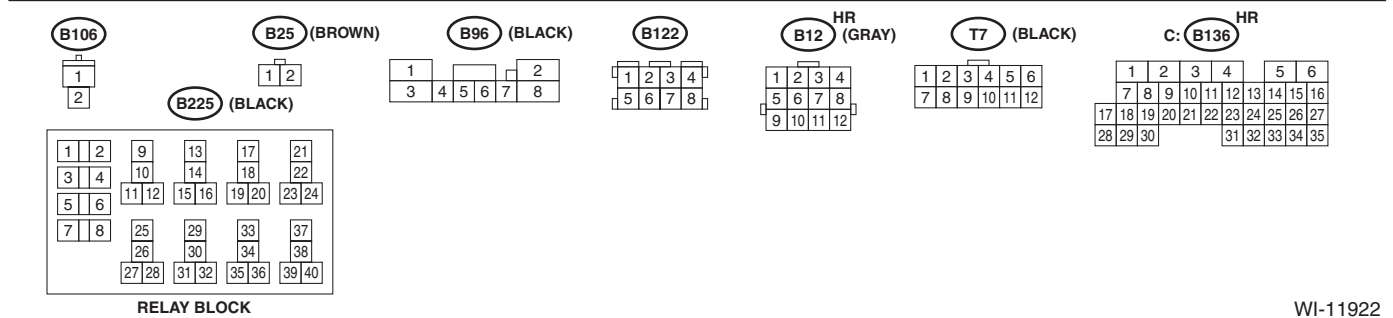

Starter System

WIRING SYSTEM

8. Starter System

A: WIRING DIAGRAM

1. 2.5 L NON-TURBO MODEL

WI-11922

Starter System

WIRING SYSTEM

2. 2.5L TURBO MODEL AND 3.0 L MODEL

ST(EUL)-01

ST(EUL)-01

WI-11923