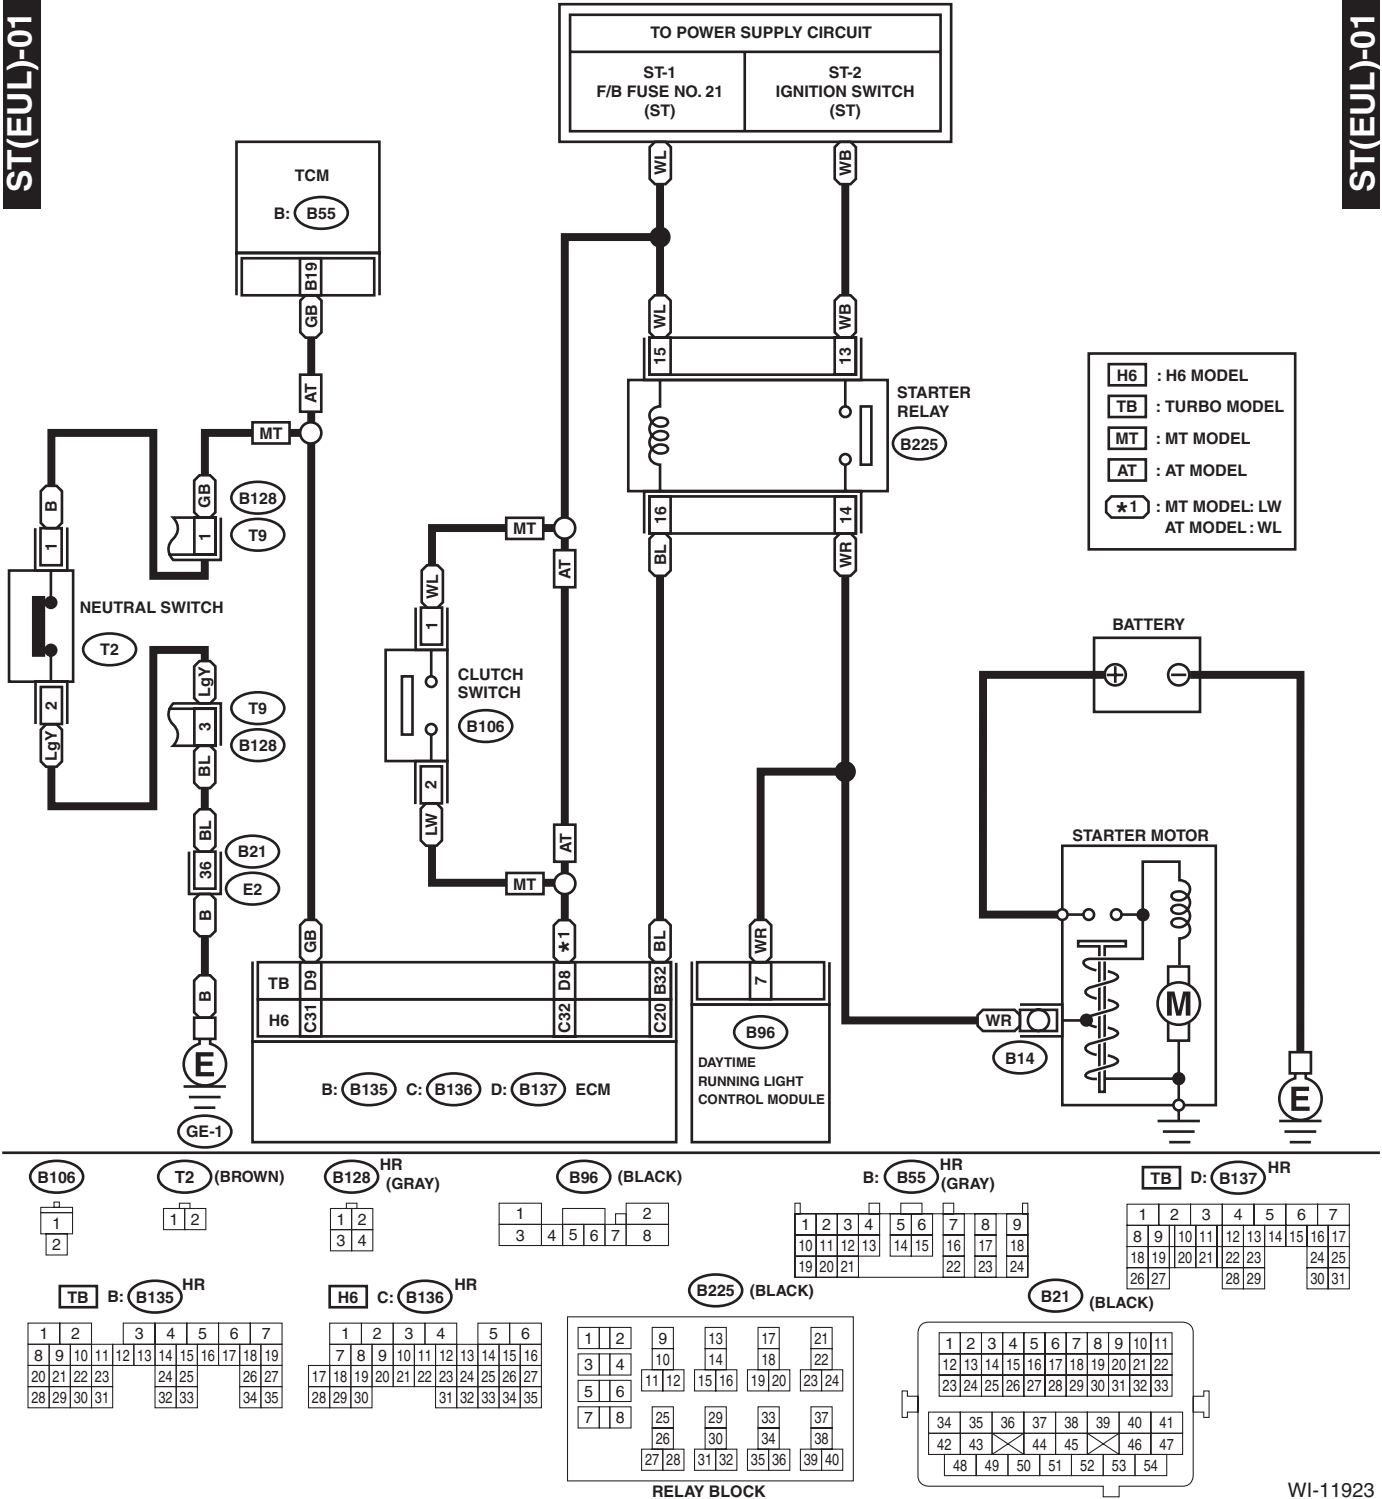

Starter System

WIRING SYSTEM

8. Starter System

A: WIRING DIAGRAM

1. 2.5 L NON-TURBO MODEL

WI-11922

Starter System

WIRING SYSTEM

2. 2.5L TURBO MODEL AND 3.0 L MODEL

ST(EUL)-01

ST(EUL)-01

WI-11923