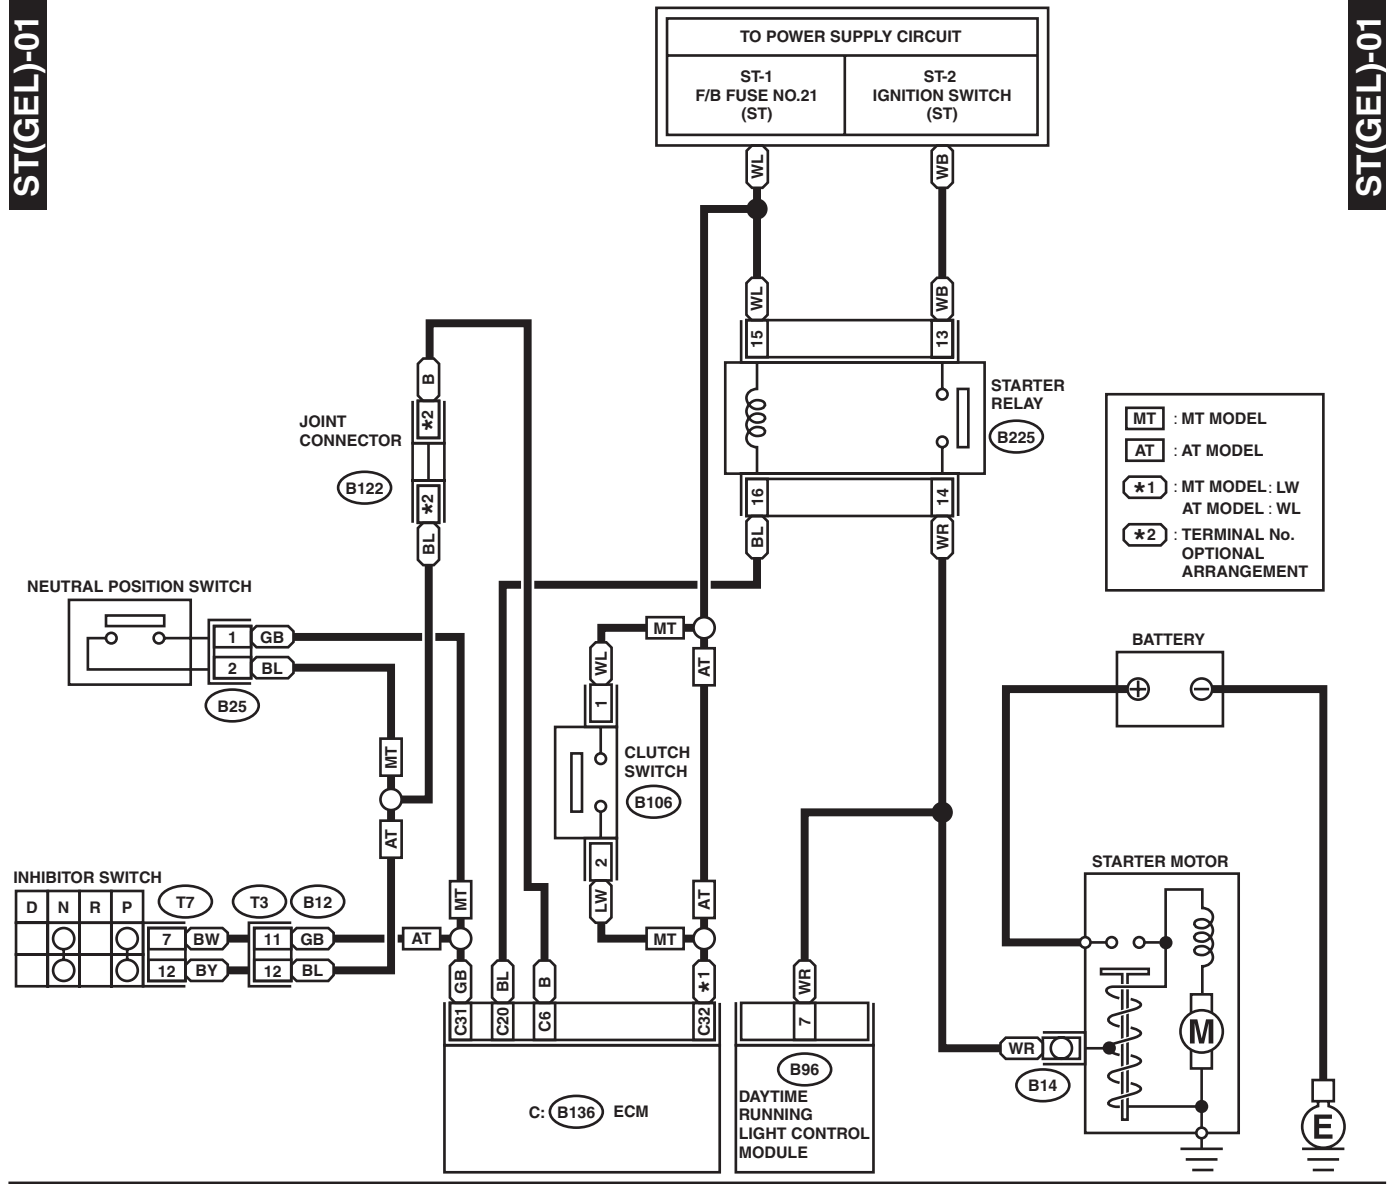

Starter System

WIRING SYSTEM

8. Starter System

A: WIRING DIAGRAM

1. 2.5 L NON-TURBO MODEL

WI-11922

Starter System

WIRING SYSTEM

2. 2.5L TURBO MODEL AND 3.0 L MODEL

ST(EUL)-01

ST(EUL)-01

WI-11923