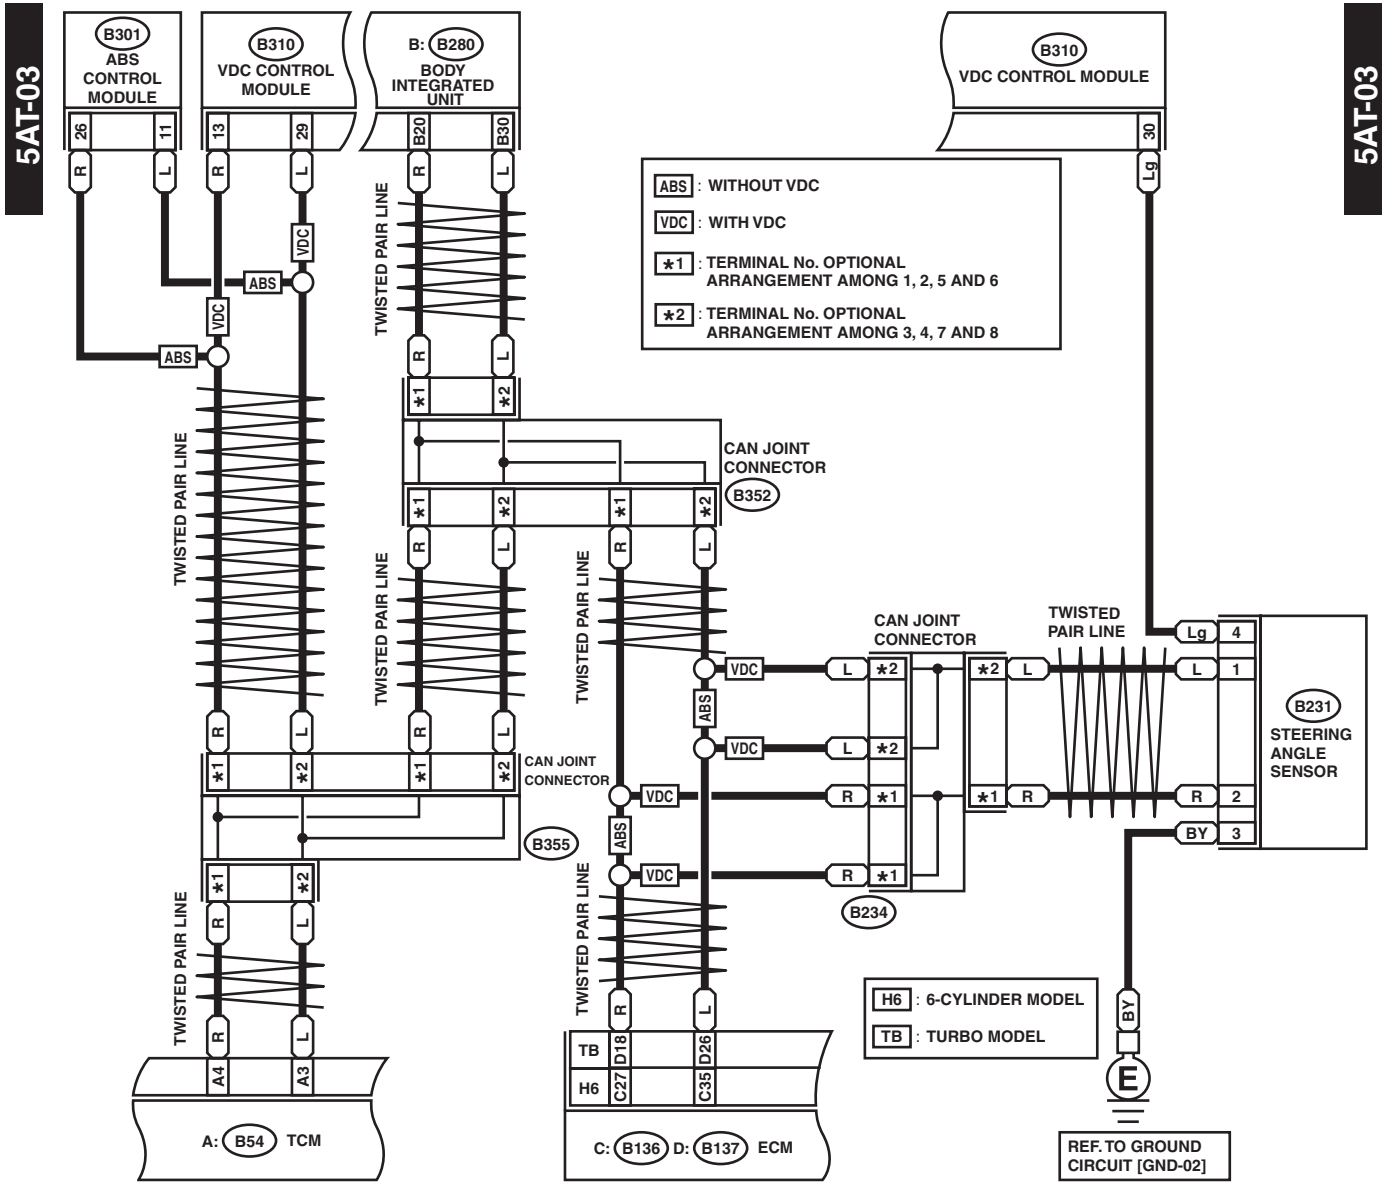

2. 5AT MODEL

WI-09755

AT Control System

WIRING SYSTEM

WI-09756

AT Control System

WIRING SYSTEM

i97

i128 (BLUE)

A: i10 (GREEN)

1	2	3	4	5	6
7	8	9	10	11	12

1	2	3	4	5	6	7	8	9	10	11	12
---	---	---	---	---	---	---	---	---	----	----	----

1	2	3	4	5	6	7	8	9	10		
11	12	13	14	15	16	17	18	19	20	21	22

WI-09757

AT Control System

WIRING SYSTEM

WI-11929

AT Control System

WIRING SYSTEM

5AT-03

WI-11930

AT Control System

WIRING SYSTEM