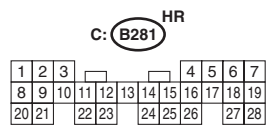

AT Control System

WIRING SYSTEM

WI-11929