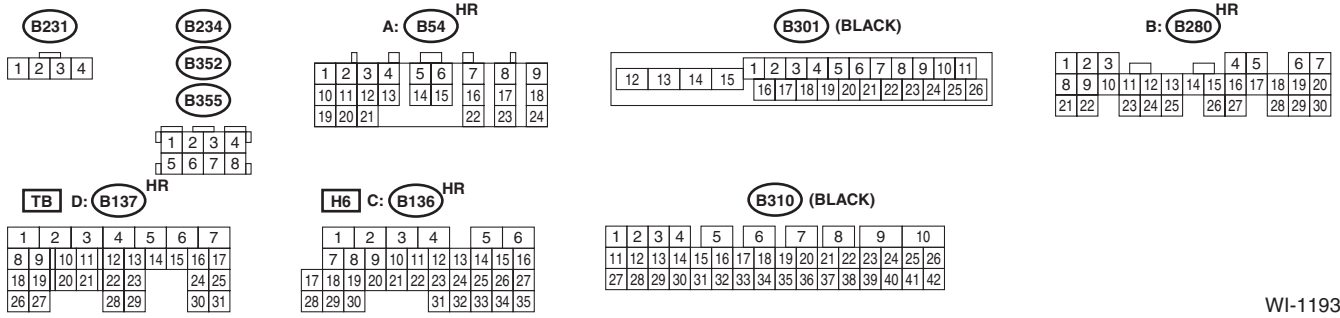

AT Control System

WIRING SYSTEM

5AT-03

WI-11930