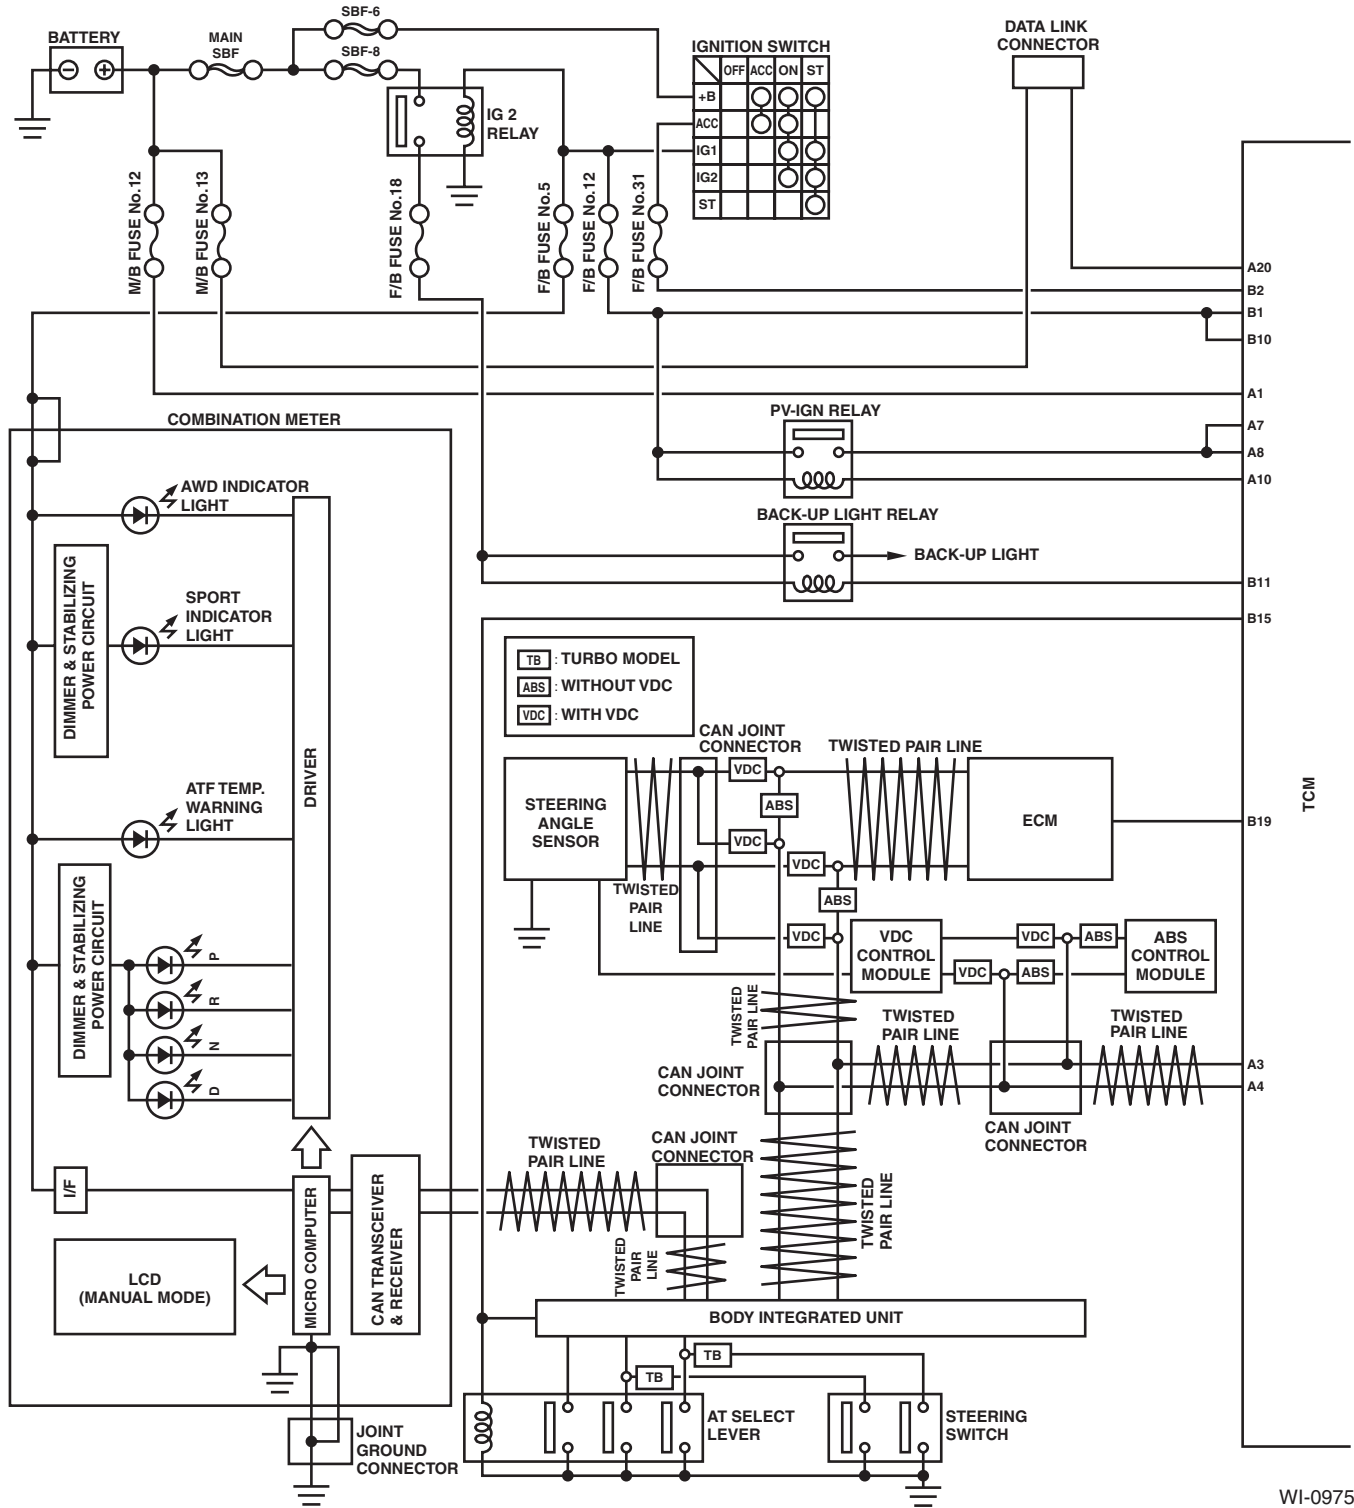

WI-11925

AT Control System

WIRING SYSTEM

4AT-04

4AT-04

WI-11926

AT Control System

WIRING SYSTEM

WI-11927

AT Control System

WIRING SYSTEM

4AT-06

4AT-06

WI-11928

AT Control System

WIRING SYSTEM

2. 5AT MODEL

WI-09755

AT Control System

WIRING SYSTEM

WI-09756

AT Control System

WIRING SYSTEM

i97

i128 (BLUE)

A: i10 (GREEN)

1	2	3	4	5	6
7	8	9	10	11	12

1	2	3	4	5	6	7	8	9	10	11	12
---	---	---	---	---	---	---	---	---	----	----	----

1	2	3	4	5	6	7	8	9	10		
11	12	13	14	15	16	17	18	19	20	21	22

WI-09757

AT Control System