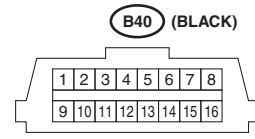

AT Control System

WIRING SYSTEM

WI-11929