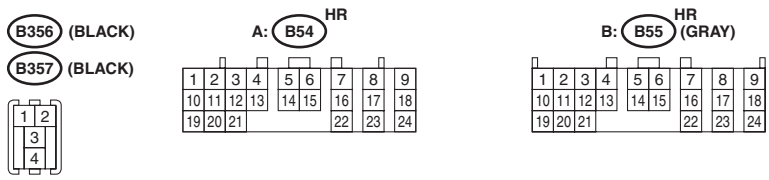

AT Control System

WIRING SYSTEM

5AT-04

5AT-04

WI-11931