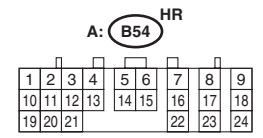

AT Control System

WIRING SYSTEM

WI-11929