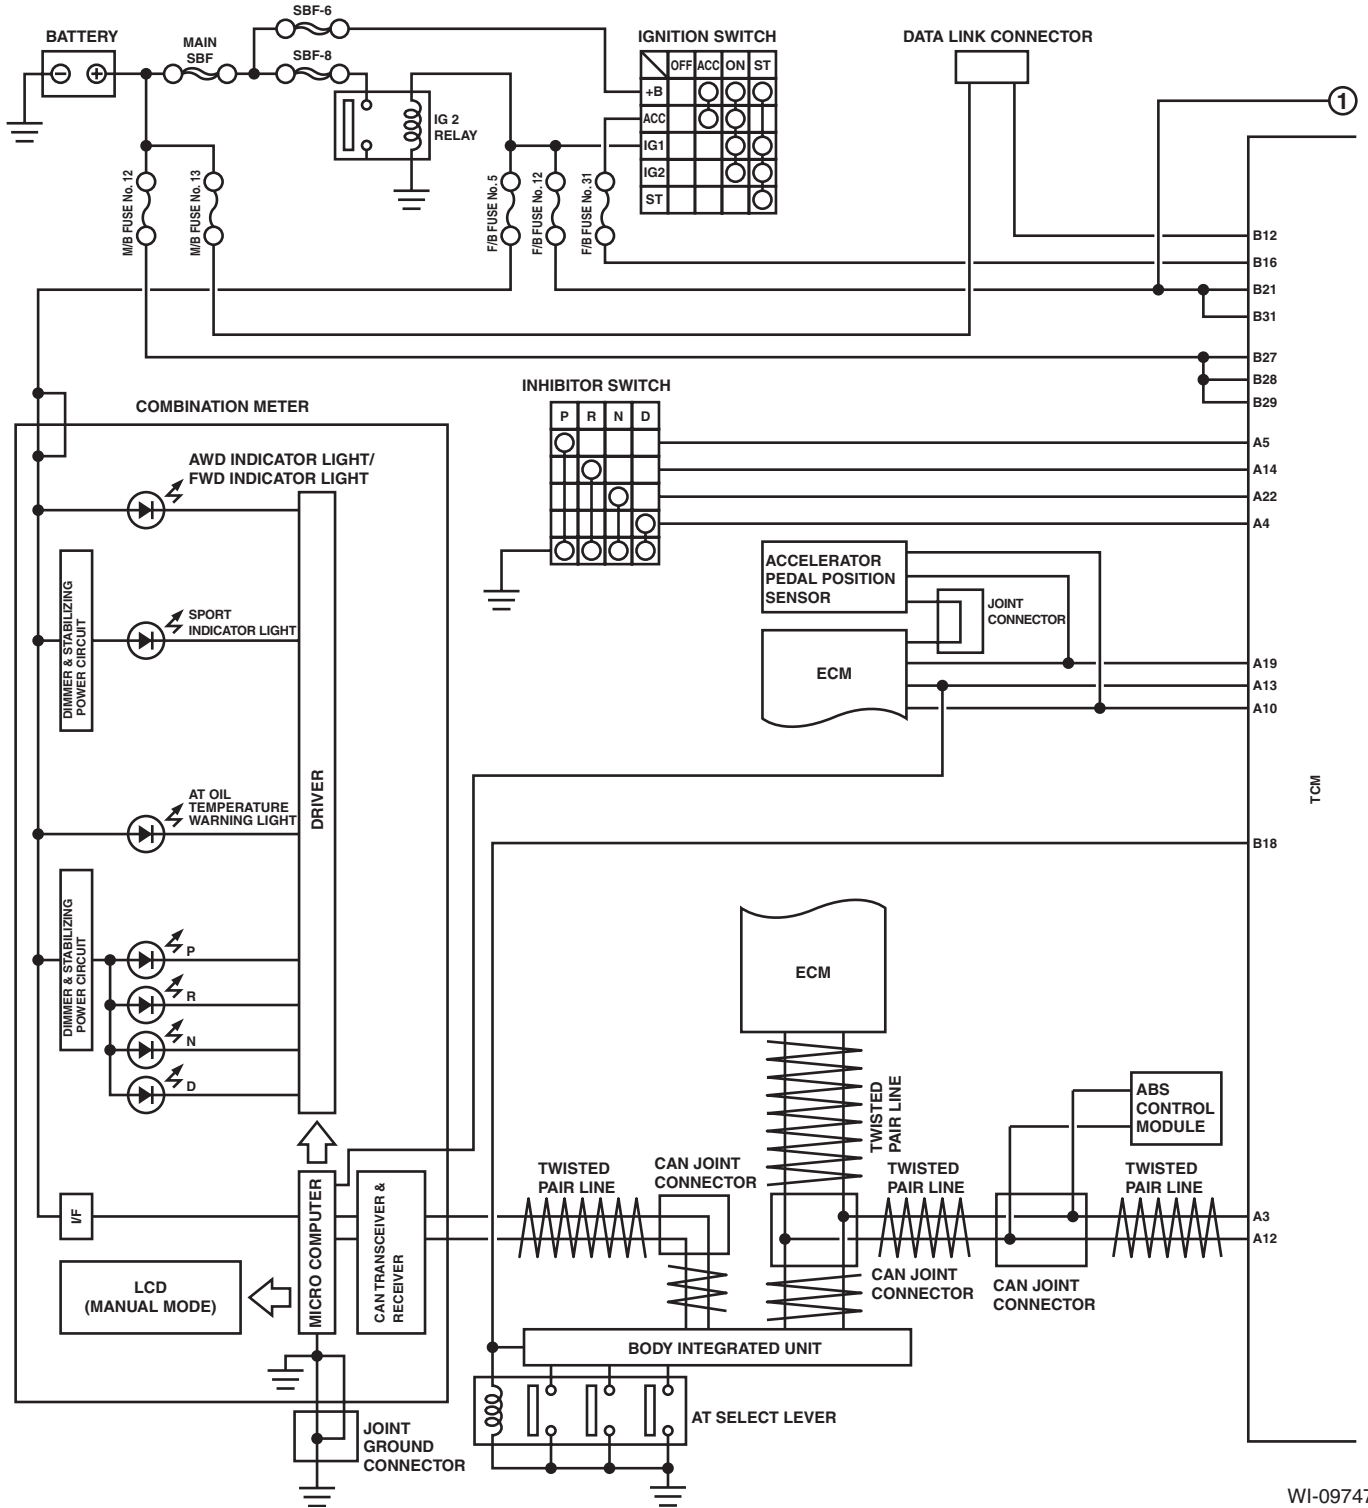

AT Control System

WIRING SYSTEM

9. AT Control System

A: WIRING DIAGRAM

1. 4AT MODEL

AT Control System

WIRING SYSTEM

WI-09748

AT Control System

WIRING SYSTEM

WI-09749

AT Control System

WIRING SYSTEM

WI-11924

AT Control System

WIRING SYSTEM

4AT-03

4AT-03

- *1 : TERMINAL No. OPTIONAL ARRANGEMENT AMONG 1, 2, 5 AND 6
- *2 : TERMINAL No. OPTIONAL ARRANGEMENT AMONG 3, 4, 7 AND 8
- *5 : TERMINAL No. OPTIONAL ARRANGEMENT AMONG 8, 18 AND 19
- *6 : TERMINAL No. OPTIONAL ARRANGEMENT AMONG 9, 10 AND 20