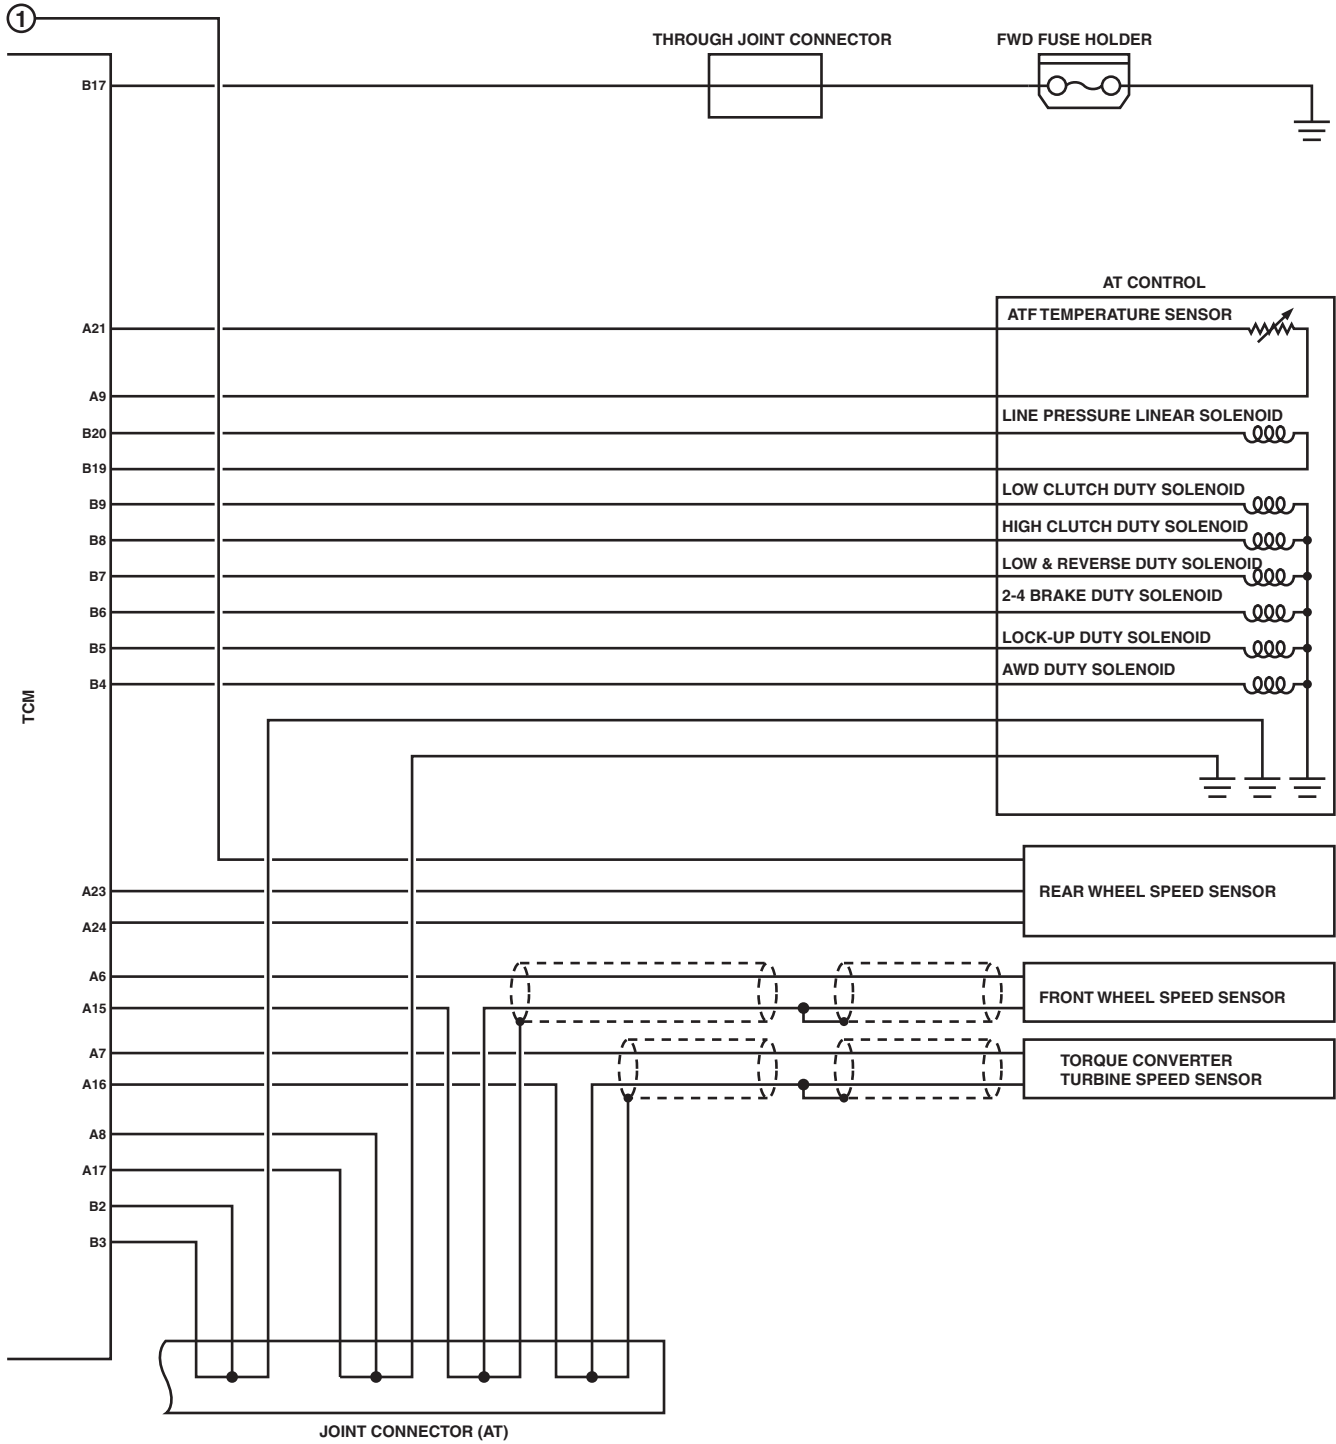

AT Control System

WIRING SYSTEM

9. AT Control System

A: WIRING DIAGRAM

1. 4AT MODEL

AT Control System

WIRING SYSTEM

WI-09748

AT Control System

WIRING SYSTEM

WI-09749

AT Control System

WIRING SYSTEM

WI-11924

AT Control System

WIRING SYSTEM

4AT-03

4AT-03

- *1 : TERMINAL No. OPTIONAL ARRANGEMENT AMONG 1, 2, 5 AND 6
- *2 : TERMINAL No. OPTIONAL ARRANGEMENT AMONG 3, 4, 7 AND 8
- *5 : TERMINAL No. OPTIONAL ARRANGEMENT AMONG 8, 18 AND 19
- *6 : TERMINAL No. OPTIONAL ARRANGEMENT AMONG 9, 10 AND 20