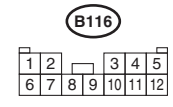

AT Control System

WIRING SYSTEM

WI-11929