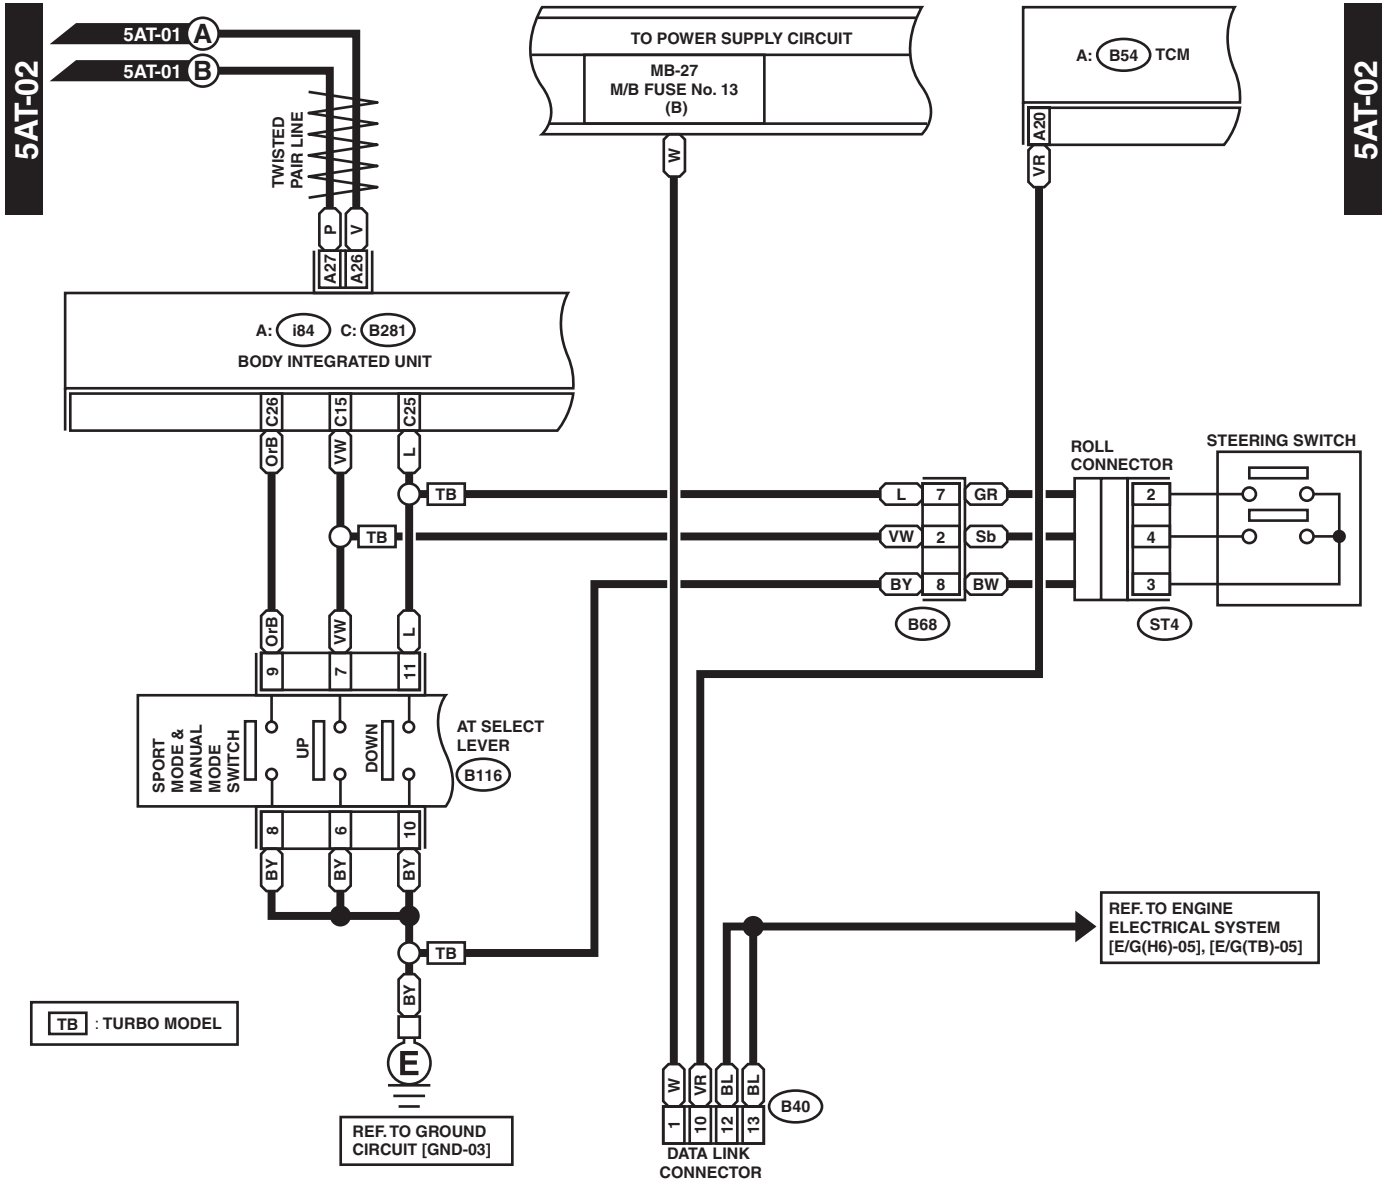

2. 5AT MODEL

WI-09755

AT Control System

WIRING SYSTEM

WI-09756

AT Control System

WIRING SYSTEM

i97

i128 (BLUE)

A: i10 (GREEN)

1	2	3	4	5	6
7	8	9	10	11	12

1	2	3	4	5	6	7	8	9	10	11	12
---	---	---	---	---	---	---	---	---	----	----	----

1	2	3	4	5	6	7	8	9	10		
11	12	13	14	15	16	17	18	19	20	21	22

WI-09757

AT Control System

WIRING SYSTEM

WI-11929

AT Control System

WIRING SYSTEM

5AT-03

WI-11930

AT Control System

WIRING SYSTEM