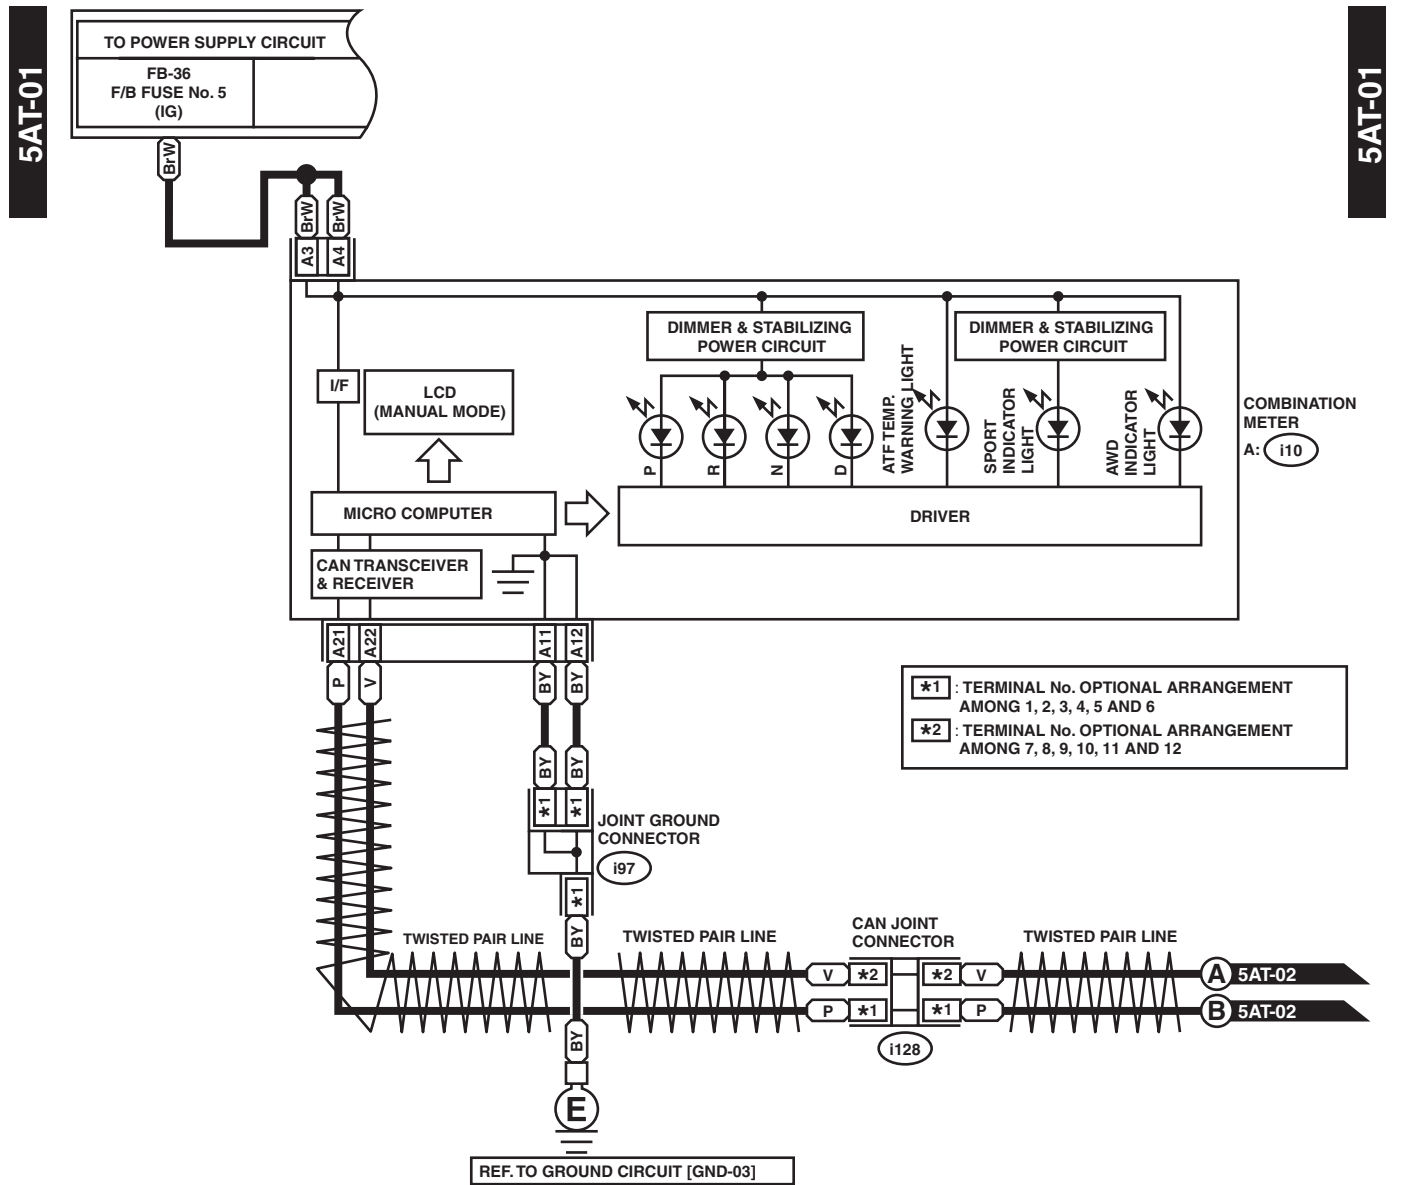

WI-11927

AT Control System

WIRING SYSTEM

4AT-06

4AT-06

WI-11928

AT Control System

WIRING SYSTEM

2. 5AT MODEL

WI-09755

AT Control System

WIRING SYSTEM

WI-09756

AT Control System

WIRING SYSTEM

i97

i128 (BLUE)

A: i10 (GREEN)

1	2	3	4	5	6
7	8	9	10	11	12

1	2	3	4	5	6	7	8	9	10	11	12
---	---	---	---	---	---	---	---	---	----	----	----

1	2	3	4	5	6	7	8	9	10		
11	12	13	14	15	16	17	18	19	20	21	22

WI-09757

AT Control System