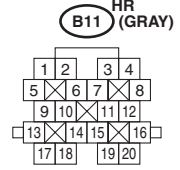

AT Control System

WIRING SYSTEM

5AT-06

WI-11933