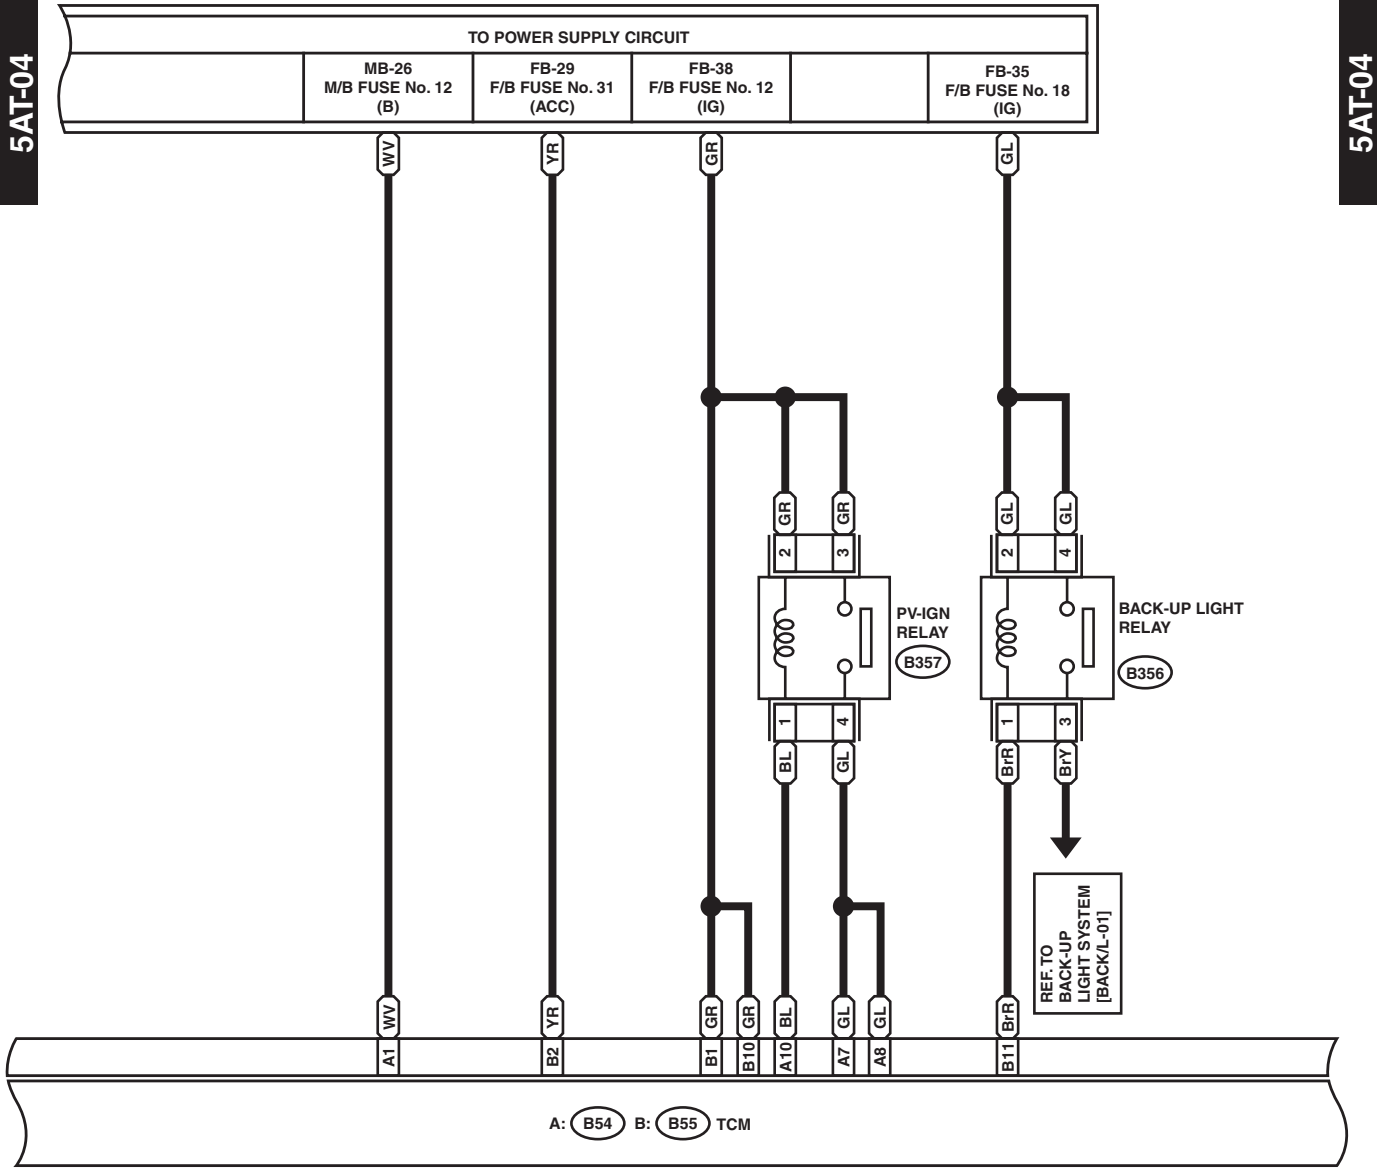

i128 (BLUE)

A: i10 (GREEN)

1	2	3	4	5	6
7	8	9	10	11	12

1	2	3	4	5	6	7	8	9	10	11	12
---	---	---	---	---	---	---	---	---	----	----	----

1	2	3	4	5	6	7	8	9	10		
11	12	13	14	15	16	17	18	19	20	21	22

WI-09757

AT Control System

WIRING SYSTEM

WI-11929

AT Control System

WIRING SYSTEM

5AT-03

WI-11930

AT Control System

WIRING SYSTEM

5AT-04

5AT-04

WI-11931

AT Control System

WIRING SYSTEM

HR
B359 (BLACK)

1	2	3
---	---	---

B116