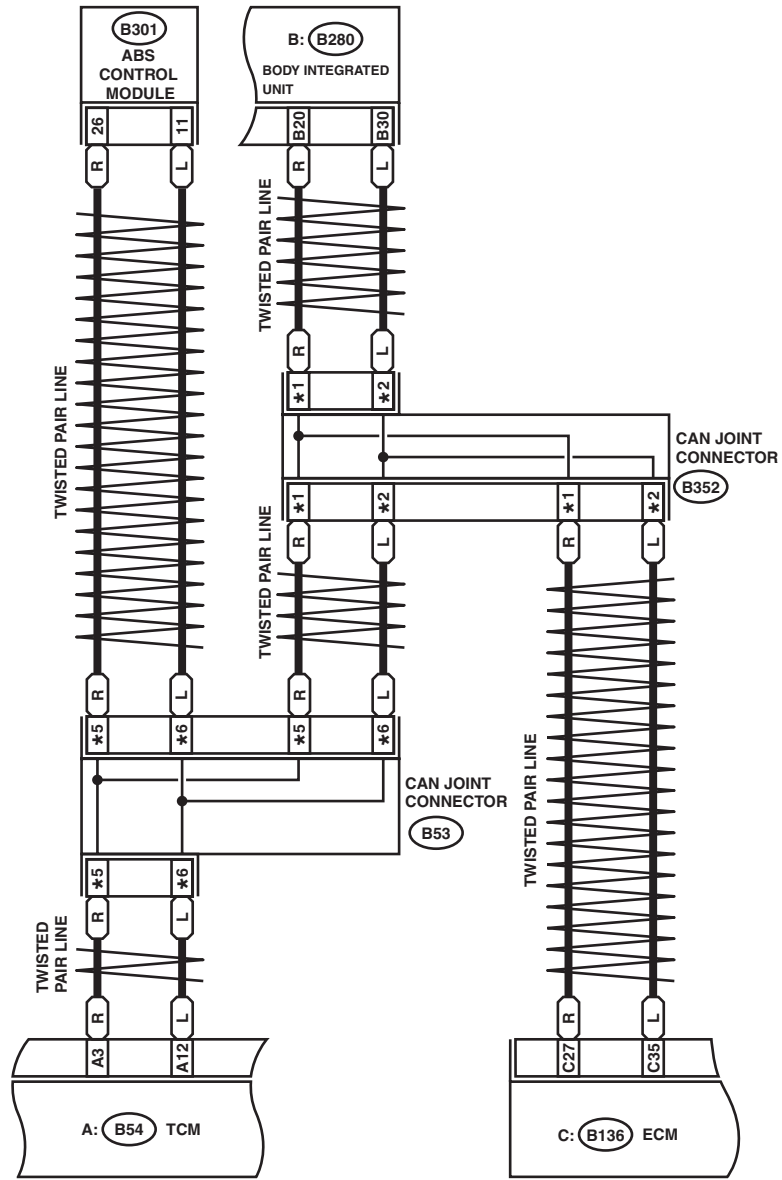

AT Control System

WIRING SYSTEM

9. AT Control System

A: WIRING DIAGRAM

1. 4AT MODEL

AT Control System

WIRING SYSTEM

WI-09748

AT Control System

WIRING SYSTEM

WI-09749

AT Control System

WIRING SYSTEM

WI-11924

AT Control System

WIRING SYSTEM

4AT-03

4AT-03

- *1 : TERMINAL No. OPTIONAL ARRANGEMENT AMONG 1, 2, 5 AND 6
- *2 : TERMINAL No. OPTIONAL ARRANGEMENT AMONG 3, 4, 7 AND 8
- *5 : TERMINAL No. OPTIONAL ARRANGEMENT AMONG 8, 18 AND 19
- *6 : TERMINAL No. OPTIONAL ARRANGEMENT AMONG 9, 10 AND 20

WI-11925

AT Control System

WIRING SYSTEM

4AT-04

4AT-04

WI-11926

AT Control System

WIRING SYSTEM