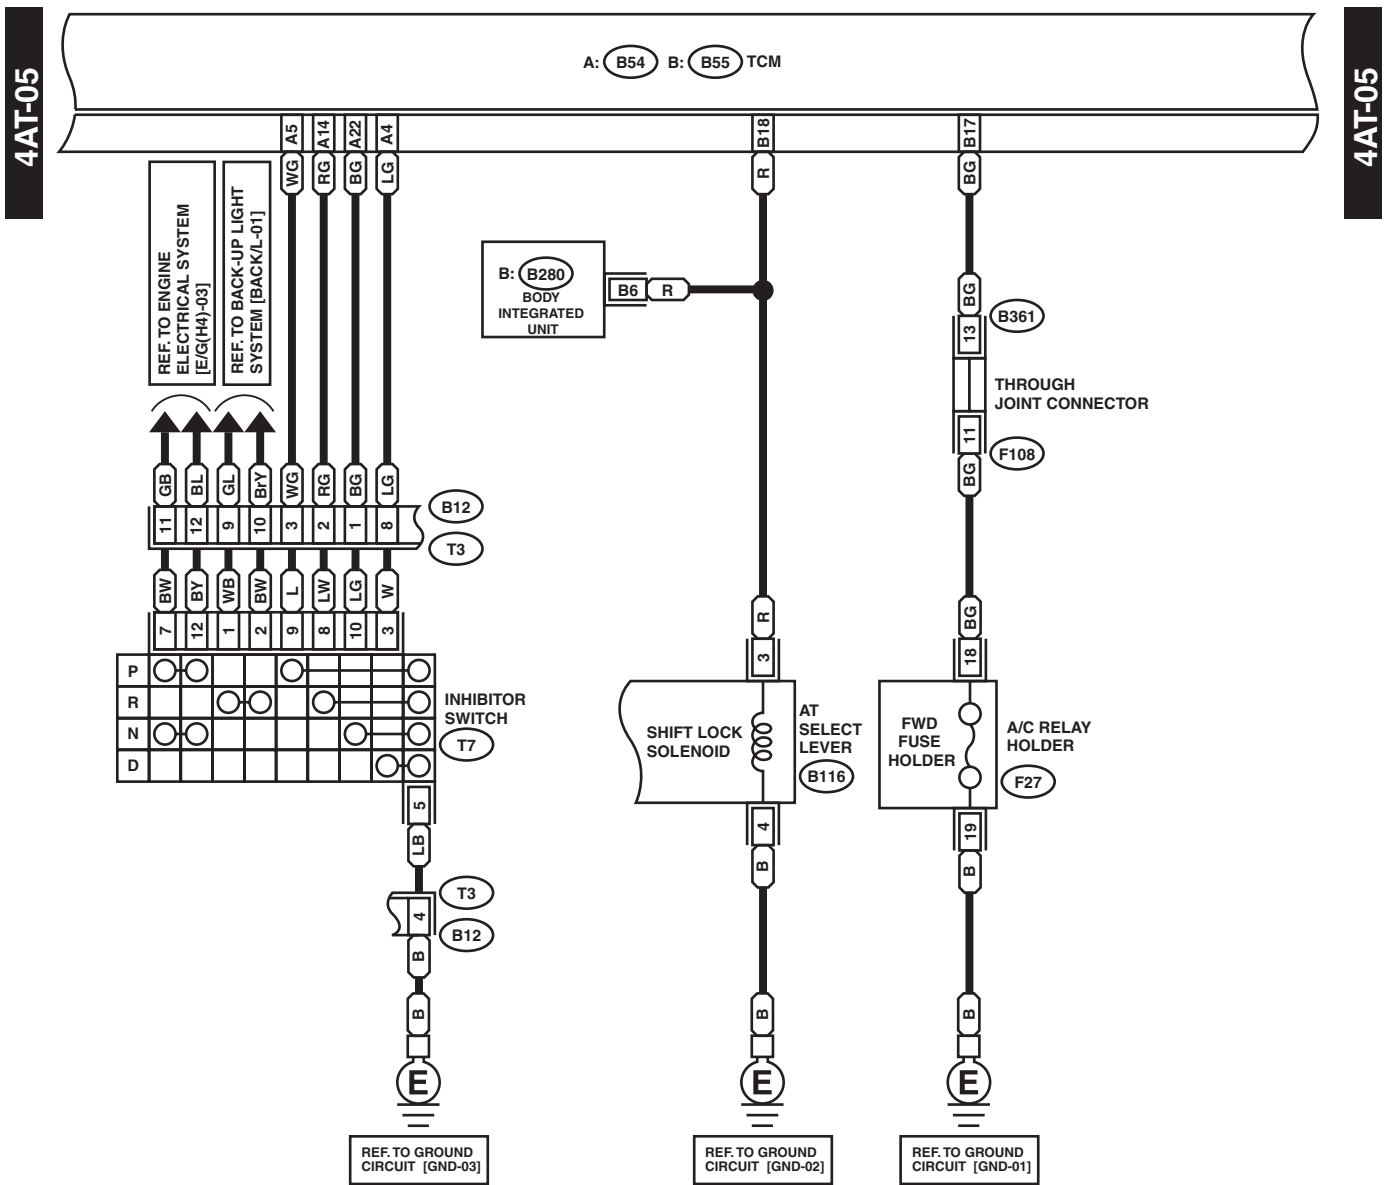

4AT-03

4AT-03

- *1 : TERMINAL No. OPTIONAL ARRANGEMENT AMONG 1, 2, 5 AND 6
- *2 : TERMINAL No. OPTIONAL ARRANGEMENT AMONG 3, 4, 7 AND 8
- *5 : TERMINAL No. OPTIONAL ARRANGEMENT AMONG 8, 18 AND 19
- *6 : TERMINAL No. OPTIONAL ARRANGEMENT AMONG 9, 10 AND 20

WI-11925

AT Control System

WIRING SYSTEM

4AT-04

4AT-04

WI-11926

AT Control System

WIRING SYSTEM

WI-11927

AT Control System

WIRING SYSTEM

4AT-06

4AT-06

WI-11928

AT Control System

WIRING SYSTEM

2. 5AT MODEL

WI-09755

AT Control System

WIRING SYSTEM

WI-09756

AT Control System

WIRING SYSTEM

i97