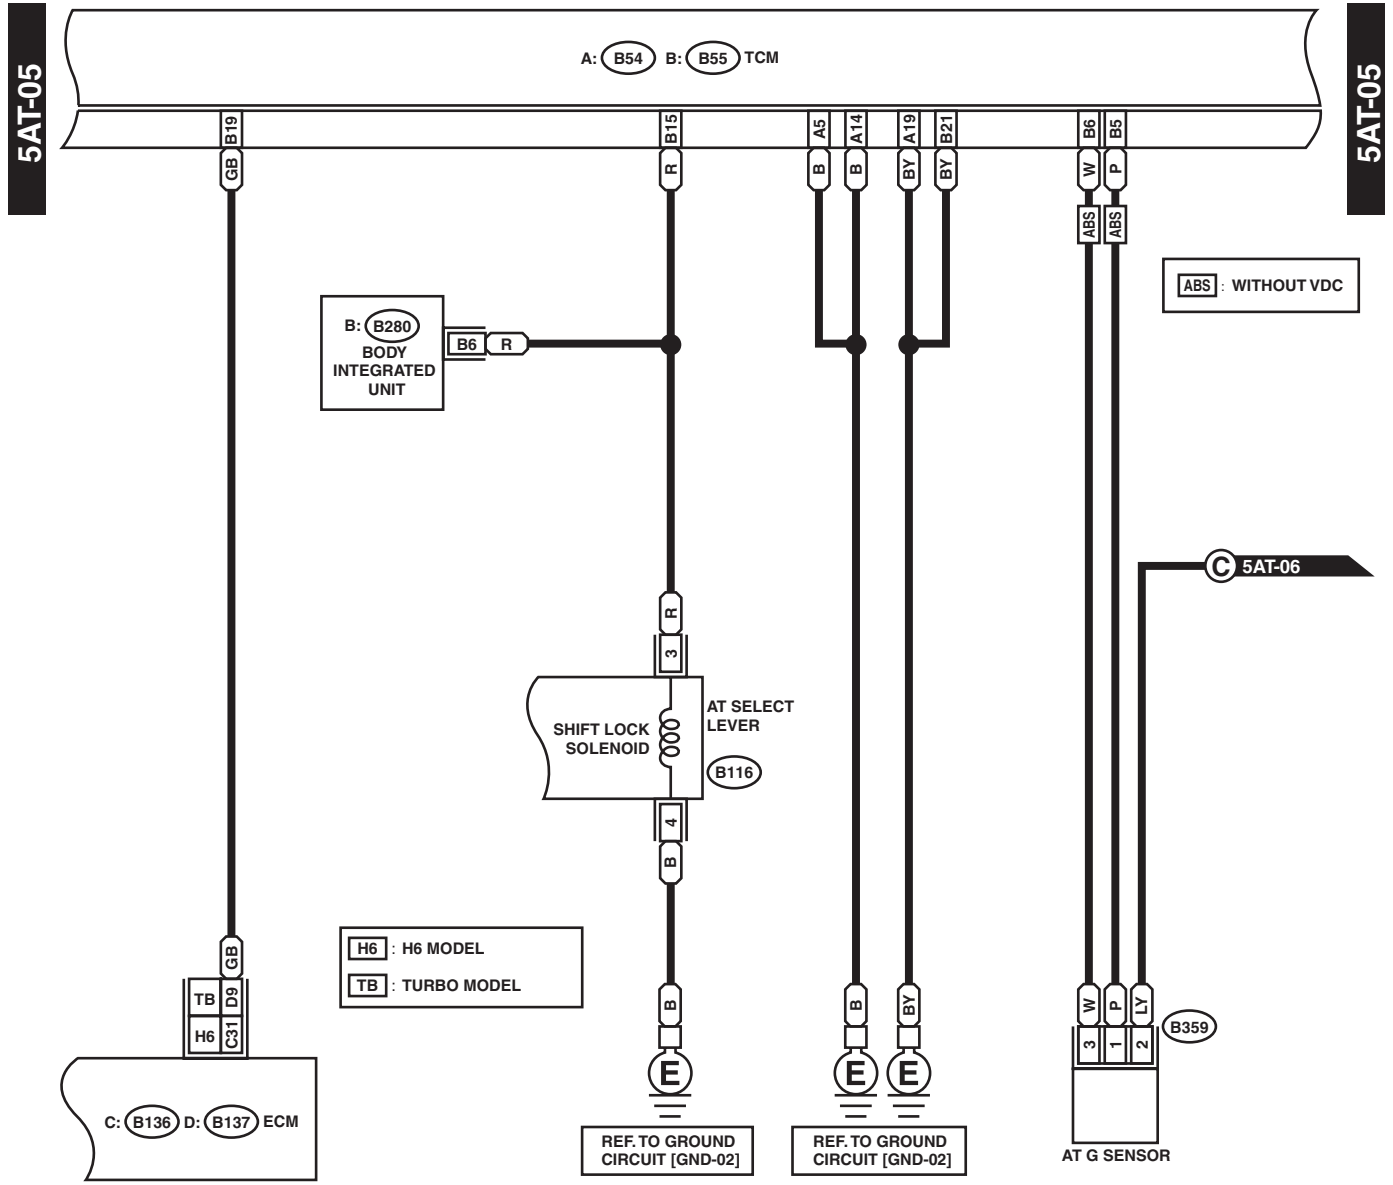

i128 (BLUE)

A: i10 (GREEN)

1	2	3	4	5	6
7	8	9	10	11	12

1	2	3	4	5	6	7	8	9	10	11	12
---	---	---	---	---	---	---	---	---	----	----	----

1	2	3	4	5	6	7	8	9	10		
11	12	13	14	15	16	17	18	19	20	21	22

WI-09757

AT Control System

WIRING SYSTEM

WI-11929

AT Control System

WIRING SYSTEM

5AT-03

WI-11930

AT Control System

WIRING SYSTEM

5AT-04

5AT-04

WI-11931

AT Control System

WIRING SYSTEM

HR
B359 (BLACK)

1	2	3
---	---	---

B116

1	2	3	4	5
6	7	8	9	10
11	12			

A: B54 HR

1	2	3	4	5	6	7	8	9
10	11	12	13	14	15	16	17	18
19	20	21				22	23	24

B: B55 HR (GRAY)

1	2	3	4	5	6	7	8	9
10	11	12	13	14	15	16	17	18
19	20	21				22	23	24

B: B280 HR

1	2	3			4	5	6	7
8	9	10	11	12	13	14	15	16
17	18	19	20					
21	22	23	24	25	26	27	28	29
30								