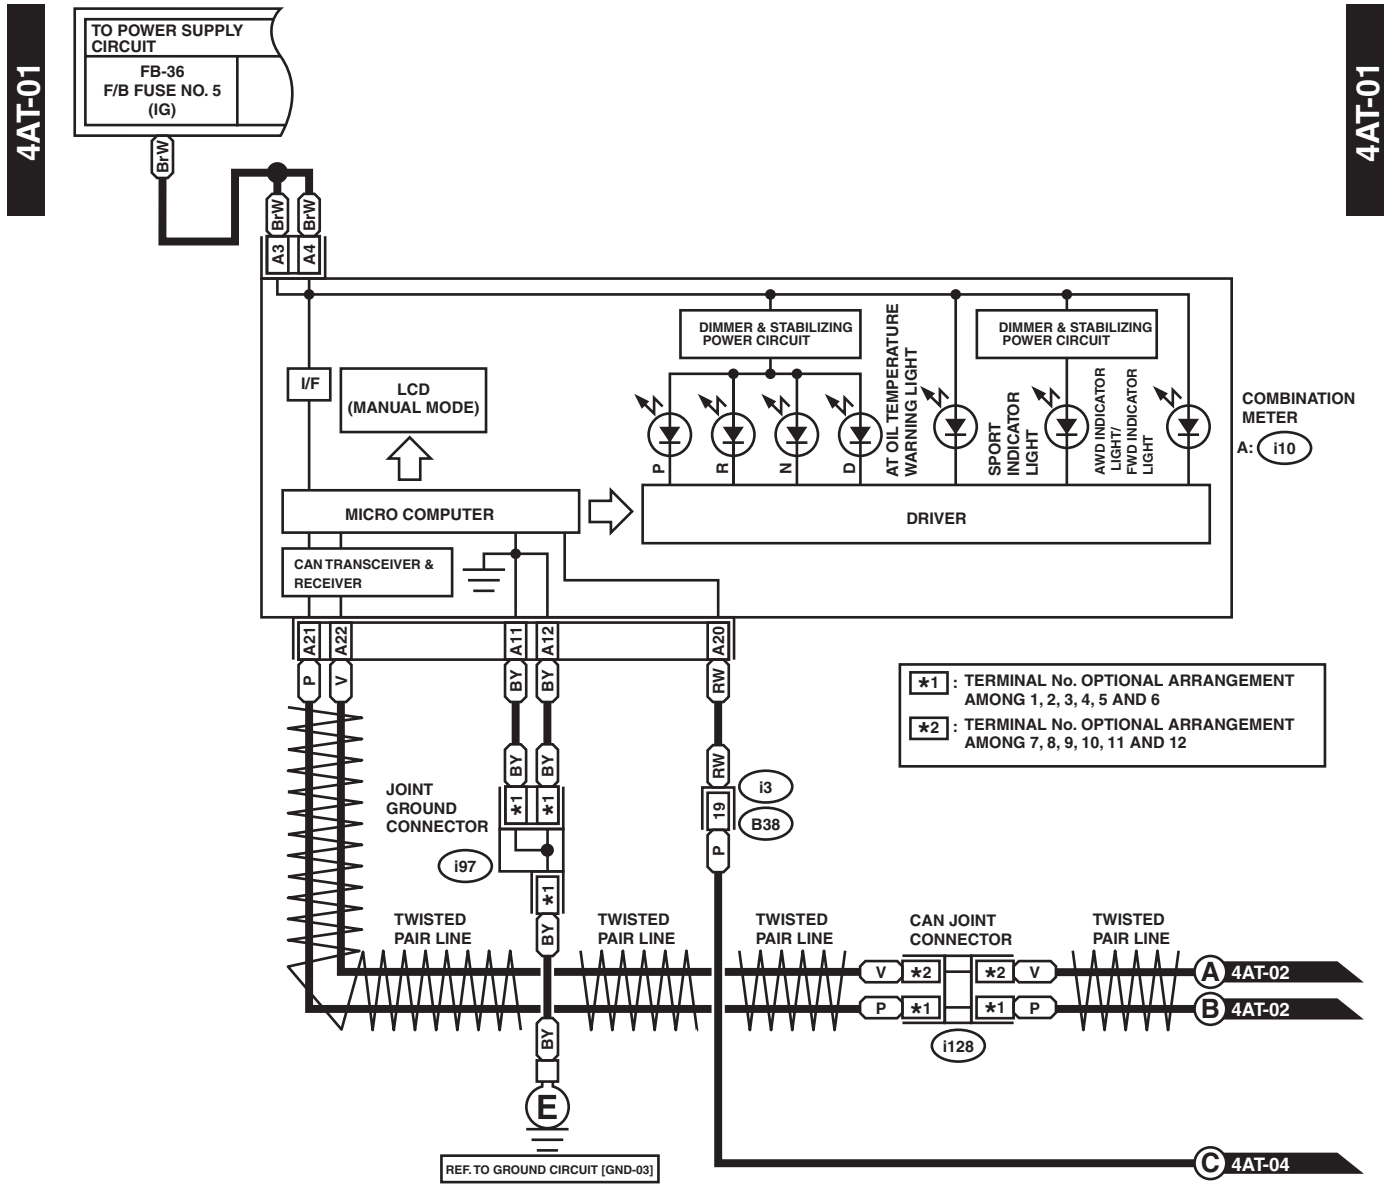

AT Control System

WIRING SYSTEM

9. AT Control System

A: WIRING DIAGRAM

1. 4AT MODEL

AT Control System

WIRING SYSTEM

WI-09748

AT Control System

WIRING SYSTEM

WI-09749

AT Control System

WIRING SYSTEM

WI-11924

AT Control System

WIRING SYSTEM

4AT-03

4AT-03

- *1 : TERMINAL No. OPTIONAL ARRANGEMENT AMONG 1, 2, 5 AND 6
- *2 : TERMINAL No. OPTIONAL ARRANGEMENT AMONG 3, 4, 7 AND 8
- *5 : TERMINAL No. OPTIONAL ARRANGEMENT AMONG 8, 18 AND 19
- *6 : TERMINAL No. OPTIONAL ARRANGEMENT AMONG 9, 10 AND 20