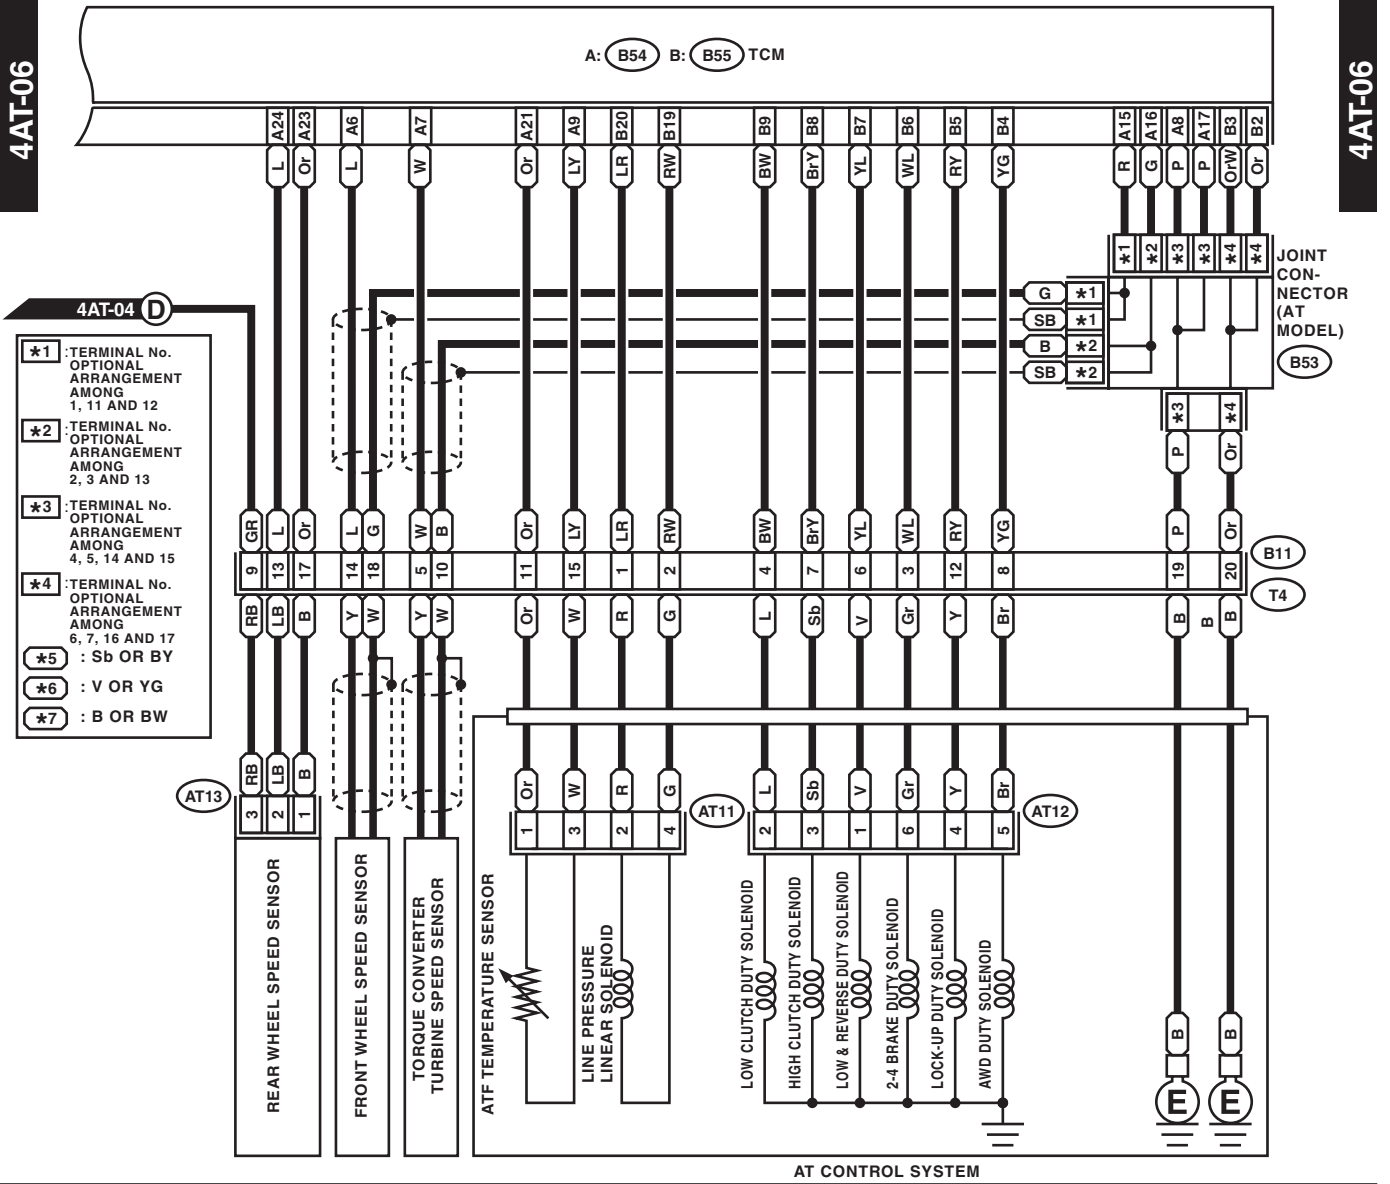

4AT-03

4AT-03

- *1 : TERMINAL No. OPTIONAL ARRANGEMENT AMONG 1, 2, 5 AND 6
- *2 : TERMINAL No. OPTIONAL ARRANGEMENT AMONG 3, 4, 7 AND 8
- *5 : TERMINAL No. OPTIONAL ARRANGEMENT AMONG 8, 18 AND 19
- *6 : TERMINAL No. OPTIONAL ARRANGEMENT AMONG 9, 10 AND 20

WI-11925

AT Control System

WIRING SYSTEM

4AT-04

4AT-04

WI-11926

AT Control System

WIRING SYSTEM

WI-11927

AT Control System

WIRING SYSTEM

4AT-06

4AT-06

WI-11928

AT Control System

WIRING SYSTEM

i128 (BLUE)

A: i10 (GREEN)

1	2	3	4	5	6
7	8	9	10	11	12

1	2	3	4	5	6	7	8	9	10	11	12
---	---	---	---	---	---	---	---	---	----	----	----

1	2	3	4	5	6	7	8	9	10		
11	12	13	14	15	16	17	18	19	20	21	22

WI-09757

AT Control System